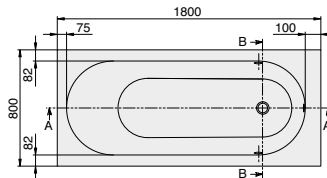

ARTO Solo (Rectangle 1800 x 800) Quarryl®

Included in scope of delivery: Adjustable feet 130 - 180mm
Not included in scope of delivery: Extended drain and overflow necessary
Technical information: Overflow on 3 sides possible. The hole saw (for drilling the overflow hole) is included.