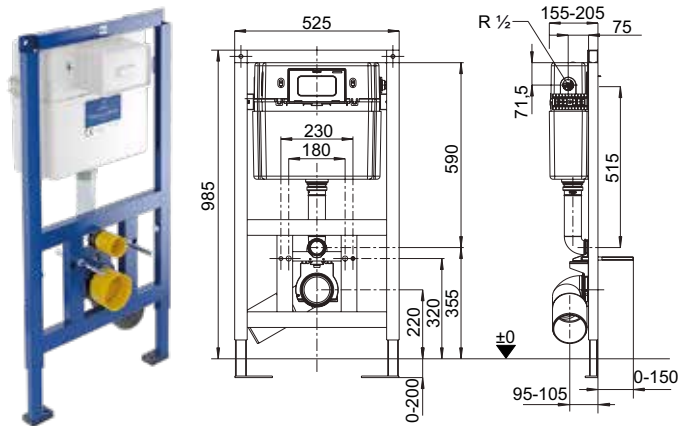

WC-ELEMENT - Wall Mounted WC-Element, 98cm Height, Front or Top Flush Plate Option

Article number	Description					Pcs/ Pal.	kg/ Pc.
9224 78 00	525 x 985 x 155mm self-supporting powder-coated steel frame, fully pre-assembled, access front/top		305,-			9	14.5

with wall brackets, incl. feet and fastenings, with protection cap for the flushing pipe, 2 times M12 WC retaining bolts adjustable to 180/230 mm with protection plugs and nuts, installation instructions, without flush plate, for dry-wall construction, installation onto a solid brick wall, etc., adjustment range of feet from unfinished floor level to upper edge of finished floor level: 0-200 mm, adjustment range front to wall: 155-205 mm (when mounted on wall brackets) front/top operated, button function transmitted to drain fitting via flexible cables, connection to flush plate via bayonet joint, with protection cap for the flushing pipe. Concealed cistern with insulation against condensation with dual flush 3/6l, adjustable to min 3/4,5l, max flush quantity 4/9l, filling valve noise Class I, flexible hose for filling valve, can be tightened by hand, 2-part angle valve connection set R1/2, mounting clip, 4 adjustment settings, protection box for access opening can be cut to size, with depth-adjustable WC connecting bend 90° DN 90 (Ø90)/DN 100 (Ø110) with protection cap complete WC connection set DN 90 (Ø90)/180 mm, certification marks for concealed cistern: Noise Class I.