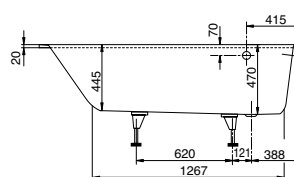

ARTO Solo (Rectangle 1800 x 800) Quarryl®

Included in scope of delivery: Adjustable feet 130 - 180mm
Not included in scope of delivery: Extended drain and overflow necessary
Technical information: Overflow on 3 sides possible. The hole saw (for drilling the overflow hole) is included.