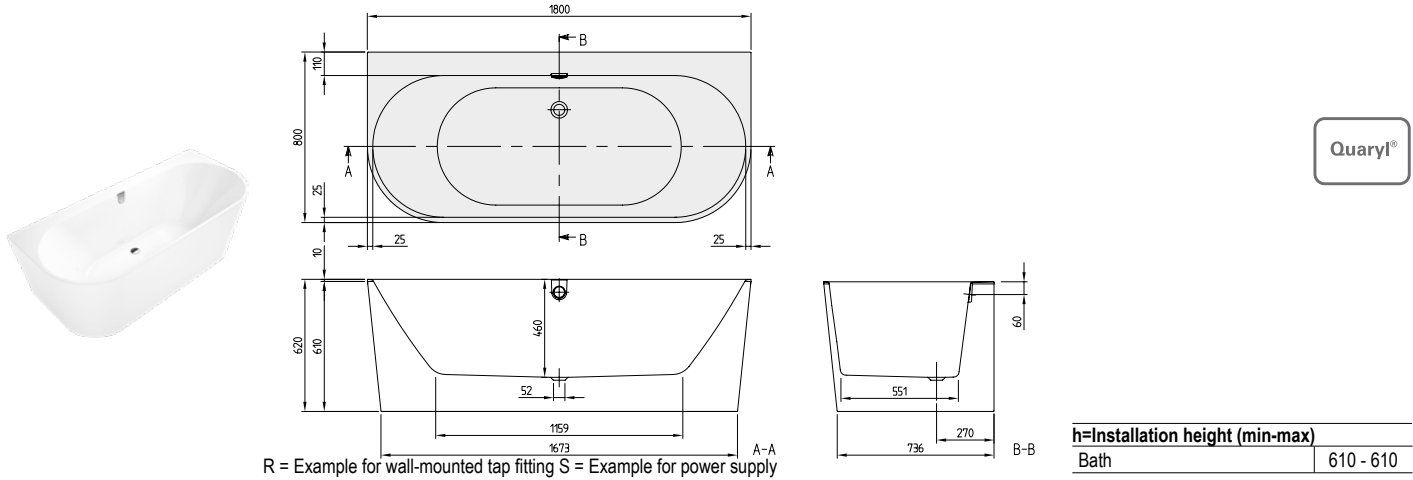

All sizes are indicated in mm.

ARTO Duo (Back-to-wall 1800 x 800) Quarryl®

Included in scope of delivery:

Extended drain and overflow (chrome and white) is included as standard.

Technical information:

Whirlpool systems upon request.