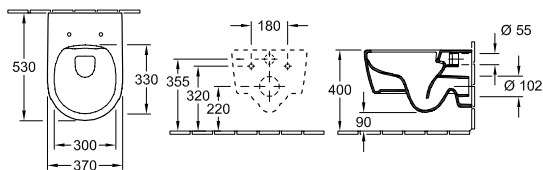

ARTO - WALL MOUNTED WC COMBI PACKS

COMBI-PACK DirectFlush

Standard Seat

Article number	Description	01	plus R1	pcs./ Pal.	kg/ pcs.
4657 HR XX	Individual packaging materials, wall-mounted, horizontal outlet, EN 997 Composed of: Washdown WC with WC-seat with QuickRelease and SoftClosing	454,-	521,-	12	23.8