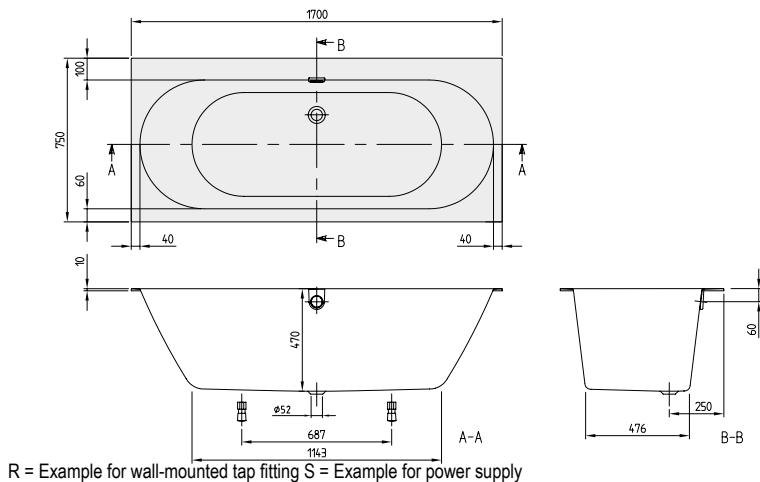

ARTO Duo (Rectangle 1700 x 750) Quarryl®

Included in scope of delivery: Extended drain and overflow (chrome and white) is included as standard.
Adjustable feet 130 - 180mm