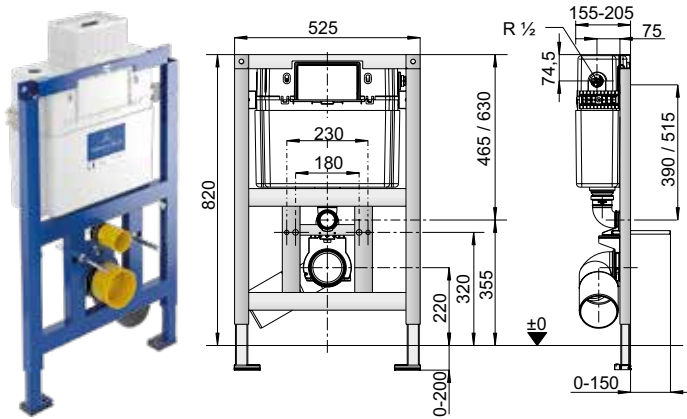

VICONNECT - WALL MOUNTED WC FRAMES

WC-ELEMENT - Wall Mounted WC-Element, 82cm Height, Front or Top Flush Plate Option

Article number	Description					Pc./ Pal.	kg/ Pc.
9224 75 00	525 x 820 x 155mm self-supporting powder-coated steel frame, fully pre-assembled, access front/top		305,-				14.5

with wall brackets, incl. feet and fastenings, with protection cap for the flushing pipe, 2 times M12 WC retaining bolts adjustable to 180/230 mm with protection plugs and nuts, installation instructions, without flush plate, for dry-wall construction, installation onto a solid brick wall, etc., adjustment range of feet from unfinished floor level to upper edge of finished floor level: 0-200 mm, adjustment range front to wall: 155-205 mm (when mounted on wall brackets) front/top operated, button function transmitted to drain fitting via flexible cables, connection to flush plate via bayonet joint, with protection cap for the flushing pipe. Concealed cistern with insulation against condensation with dual flush 3/6l, adjustable to min 3/4,5l, max flush quantity 4/9l, filling valve Noise Class I, flexible hose for filling valve, can be tightened by hand, 2-part angle valve connection set R1/2, mounting clip, 4 adjustment settings, protection box for access opening can be cut to size, with depth-adjustable WC connecting bend 90° DN 90 (Ø90)/DN 100 (Ø110) with protection cap complete WC connection set DN 90 (Ø90)/180mm, certification marks for concealed cistern: Noise Class I.