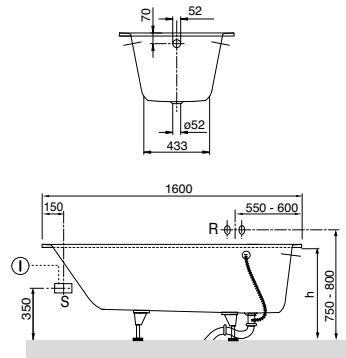

FLUSHPLATE

E300

Design protected

Article number	Description	61	68	69	Pc./ Pal.	kg/ Pc.
9221 80 XX	253 x 145 x 20mm; surface made of high-quality plastic,	77,-	54,-	77,-	192	0.37

Flush plate frame, incl. support frame and fastening bolts, water-saving dual flush capacity

R = Example for wall-mounted tap fitting S = Example for power supply

h=Installation height (min-max)	
Bath	585 - 635

Article number	Description	Size L x B	Bottom L x B	Depth	Litres	Weight (kg)	Price
UBQ 160 EXO 2V-01	Arto	1600 x 750	1135 x 433	450	125	36,00	719,-