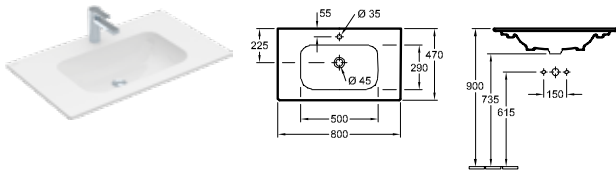

ARTO - BASINS (80cm - 120cm)

VANITY WASHBASIN (no wall mounting, for use with furniture or console)

Article number	Description	01	plus R1	pcs./ Pal.	kg/ pcs.
4A13 80 XX	800 x 470mm ○	363,-	430,-	6	17,3
For fitting on Console					
9221 62 68	CONSOLE (required accessory if no furniture used) 770mm, Steel, glossy white lacquer, incl. towel holder, wall-mounted			152,-	4,4