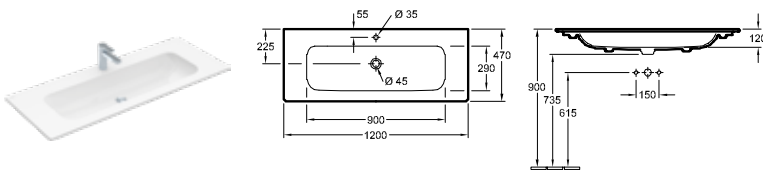

VANITY WASHBASIN (no wall mounting, for use with furniture or console)

Article number	Description	01	plus R1	pcs./ Pal.	kg/ pcs.
4A13 C5 XX	1200 x 470mm ○	384,-	451,-	6	28,16
For fitting on Console					
9222 37 68	CONSOLE (required accessory if no furniture used) 1170mm, Steel, glossy white lacquer, incl. towel holder, wall-mounted			160,-	4,8

Basin key
○ suitable for single hole tap fittings only
○ with integral overflow