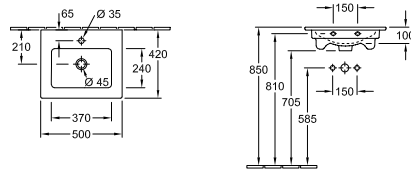

ARTO - BASINS (50cm + 60cm + under counter)

WASHBASIN - 50cm can be wall mounted

Article number	Description	01	plus R1		pcs./ Pal.	kg/ pcs.
4A 13 50 XX	500 x 420 mm	213,-	280,-		24	11,5