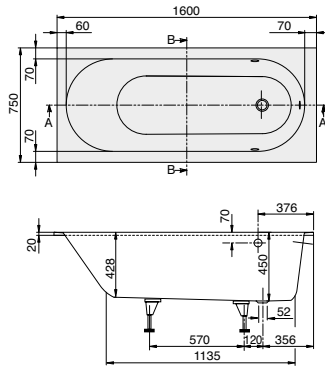

FLUSHPLATE

M200

Design protected

Article number	Description	RA, RB, RE	Pc./ Pal.	kg/ Pc.
9224 00 XX	269 x 161 x 13mm surface made of high-quality safety glass	214,-	224	0.6

Flush plate frame, incl. support frame and fastening bolts, water-saving dual flush capacity

FLUSHPLATE

E300

Design protected

Article number	Description	61	68	69	Pc./ Pal.	kg/ Pc.
9221 80 XX	253 x 145 x 20mm; surface made of high-quality plastic,	77,-	54,-	77,-	192	0.37

Flush plate frame, incl. support frame and fastening bolts, water-saving dual flush capacity

FLUSHPLATE

M300

Design protected

Article number	Description	RA, RB, RE	Pc./ Pal.	kg/ Pc.
9221 60 XX	253 x 145 x 20mm; surface made of high-quality safety glass, metal buttons (brushed stainless steel look)	218,-	192	0.66

R = Example for wall-mounted tap fitting S = Example for power supply

h=Installation height (min-max)	
Bath	585 - 635

Article number	Description	Size L x B	Bottom L x B	Depth	Litres	Weight (kg)	Price
UBQ 160 EXO 2V-01	Arto	1600 x 750	1135 x 433	450	125	36,00	719,-