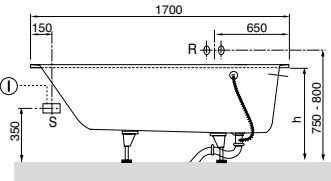

ARTO Solo (Rectangle 1700 x 750) Quarryl®

Included in scope of delivery: Adjustable feet 130 - 180mm
Not included in scope of delivery: Extended drain and overflow necessary
Technical information: Overflow on 3 sides possible. The hole saw (for drilling the overflow hole) is included.