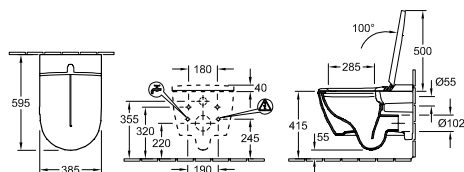

VICLEAN-I100 WALL MOUNTED WC, SHOWER TOILET, RIMLESS

SHOWER-TOILET, WASH-DOWN TOILET, RIMLESS

ViClean-I100, DirectFlush

Article number	Description	01	plus R1	pcs./ Pal.	kg/ pcs.
V0E1 00 R1	385 x 595mm		2196,-		34

Shower-Toilet ViClean-I100, 385 x 595 x 400mm, 220-240 V AC / 50 Hz

remote control

wall-mounted, horizontal outlet, fastening set included, with water-saving AQUAREDUCT®: system: flush volume 3 / 4,5 Liters

9224 61 00	WC-ELEMENT for dry-wall construction Standard height 525 x 1120 x 135mm			293,-	10	12
9218 51 00	VICONNECT STRUCTURAL SET for concealed water outlet only for installation with ViConnect WC element and ViClean toilet seat Composed of: mounting plate, conduit			49,-		0,3
V990 84 00	VICONNECT WATER CONNECTION SET only for installation with ViConnect WC element and ViClean-I100 toilet seat for ViClean-I100 for concealed water connection, composed of: T-piece, flexible hose with cap nut 3/8"			133,-		0,5

XX = replace with colour code

01 = White Alpin, R1 = White Alpin CeramicPlus