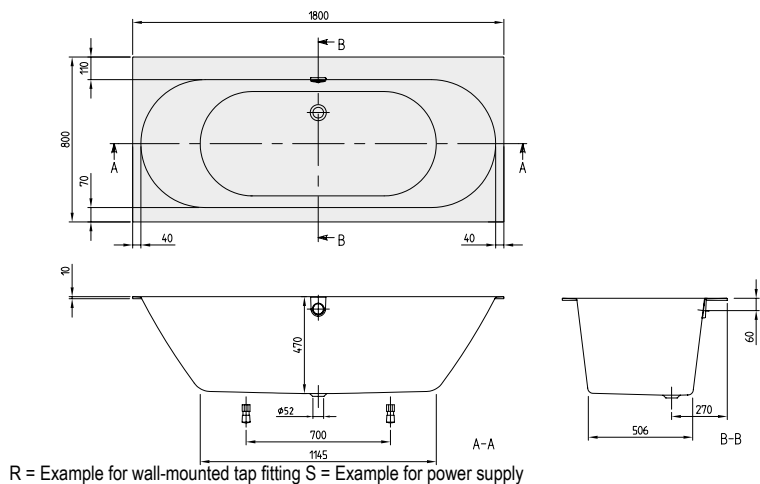

ARTO Duo (Rectangle 1800 x 800) Quarryl®

Included in scope of delivery: Extended drain and overflow (chrome and white) is included as standard.
Adjustable feet 130 - 180 mm