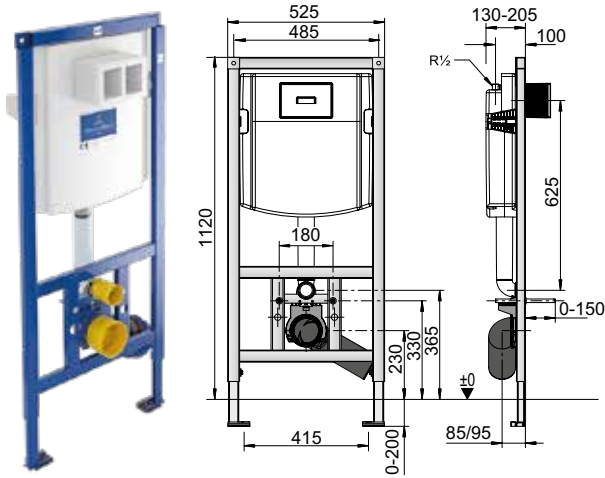

VICONNECT- WALL MOUNTED WC FRAMES

WC-ELEMENT - Wall Mounted WC-Element, 112cm Height, Front Only Flush Plate

Article number	Description					Pcs/ Pal.	kg/ Pc.
9224 61 00	525 x 1120 x 135mm self-supporting powder-coated steel frame, fully pre-assembled		293,-				14

with wall brackets, incl. feet and fastenings, with protection cap for the flushing pipe, 2 times M12 WC retaining bolts adjustable to 180mm with protection plugs and nuts, installation instructions, without flush plate, for dry-wall construction, installation onto a solid brick wall, etc., adjustment range of feet from unfinished floor level to upper edge of finished floor level: 0-200mm, adjustment range front to wall: 135-205 mm (when mounted on wall brackets) front operated, button function transmitted to drain fitting via flexible cables, connection to flush plate via bayonet joint, with protection cap for the flushing pipe. Concealed cistern with insulation against condensation with dual flush 3/6l, adjustable to min 3/4,5l, max flush quantity 4/9l, filling valve Noise Class I, flexible hose for filling valve, can be tightened by hand, 2-part angle valve connection set R1/2, mounting clip, 4 adjustment settings, protection box for access opening can be cut to size, with depth-adjustable WC connecting bend 90° DN 90 (Ø90)/DN 100 (Ø110) with protection cap complete WC connection set DN 90 (Ø90)/180mm, certification marks for concealed cistern: Noise Class I.