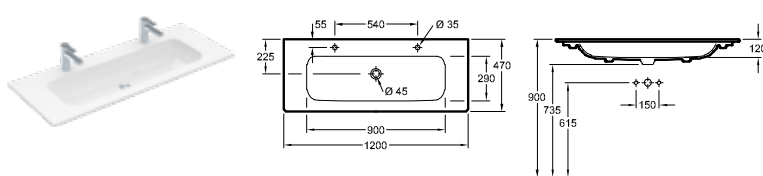

VANITY WASHBASIN (no wall mounting, for use with furniture or console)

Article number	Description	01	plus R1	pcs./ Pal.	kg/ pcs.
4A13 C4 XX	1200 x 470mm 2x○	384,-	451,-	6	28,16
For fitting on Console					
9222 37 68	CONSOLE (required accessory if no furniture used) 1170mm, Steel, glossy white lacquer, incl. towel holder, wall-mounted			160,-	4,8