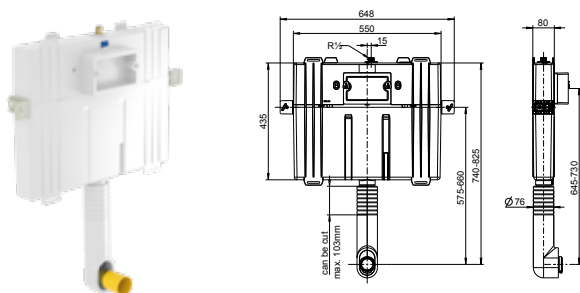

WC-ELEMENT - Cistern Only WC-Element, Construction Depth 80mm, Front Flush Plate

Article number	Description					Pc./ Pal.	kg/ Pc.
9224 82 00	648 x 740/825 x 80mm front operated		159,-			32	3.5

White flushing pipe, flushing pipe connector, protection cap and white rosette, with fixing brackets, fastening materials, reinforcing mesh, without flush plate, without attachment and waste bend for wall-mounted toilet tested in accordance with DIN EN 14055 individual packaging materials
For combination with: for wall-mounted WC, for floor-standing WC, back to wall front operated, button function transmitted to drain fitting via flexible cables, connection to flush plate via bayonet joint, with protection cap for the flushing pipe concealed cistern with insulation against condensation with dual flush 3/6 l, adjustable to min 3/4,5 l, max flush quantity 7.5 l, filling valve Noise Class I, angle valve connection set G1/2, protection box for access opening can be cut to size, adjustable flushing pipe bend with insulation and protection cap, certification marks for concealed cistern: Noise Class I