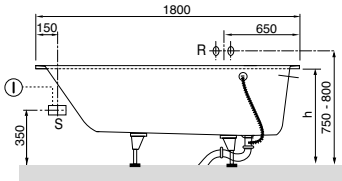

ARTO Solo (Rectangle 1800 x 800) Quarryl®

Included in scope of delivery: Adjustable feet 130 - 180mm
Not included in scope of delivery: Extended drain and overflow necessary
Technical information: Overflow on 3 sides possible. The hole saw (for drilling the overflow hole) is included.