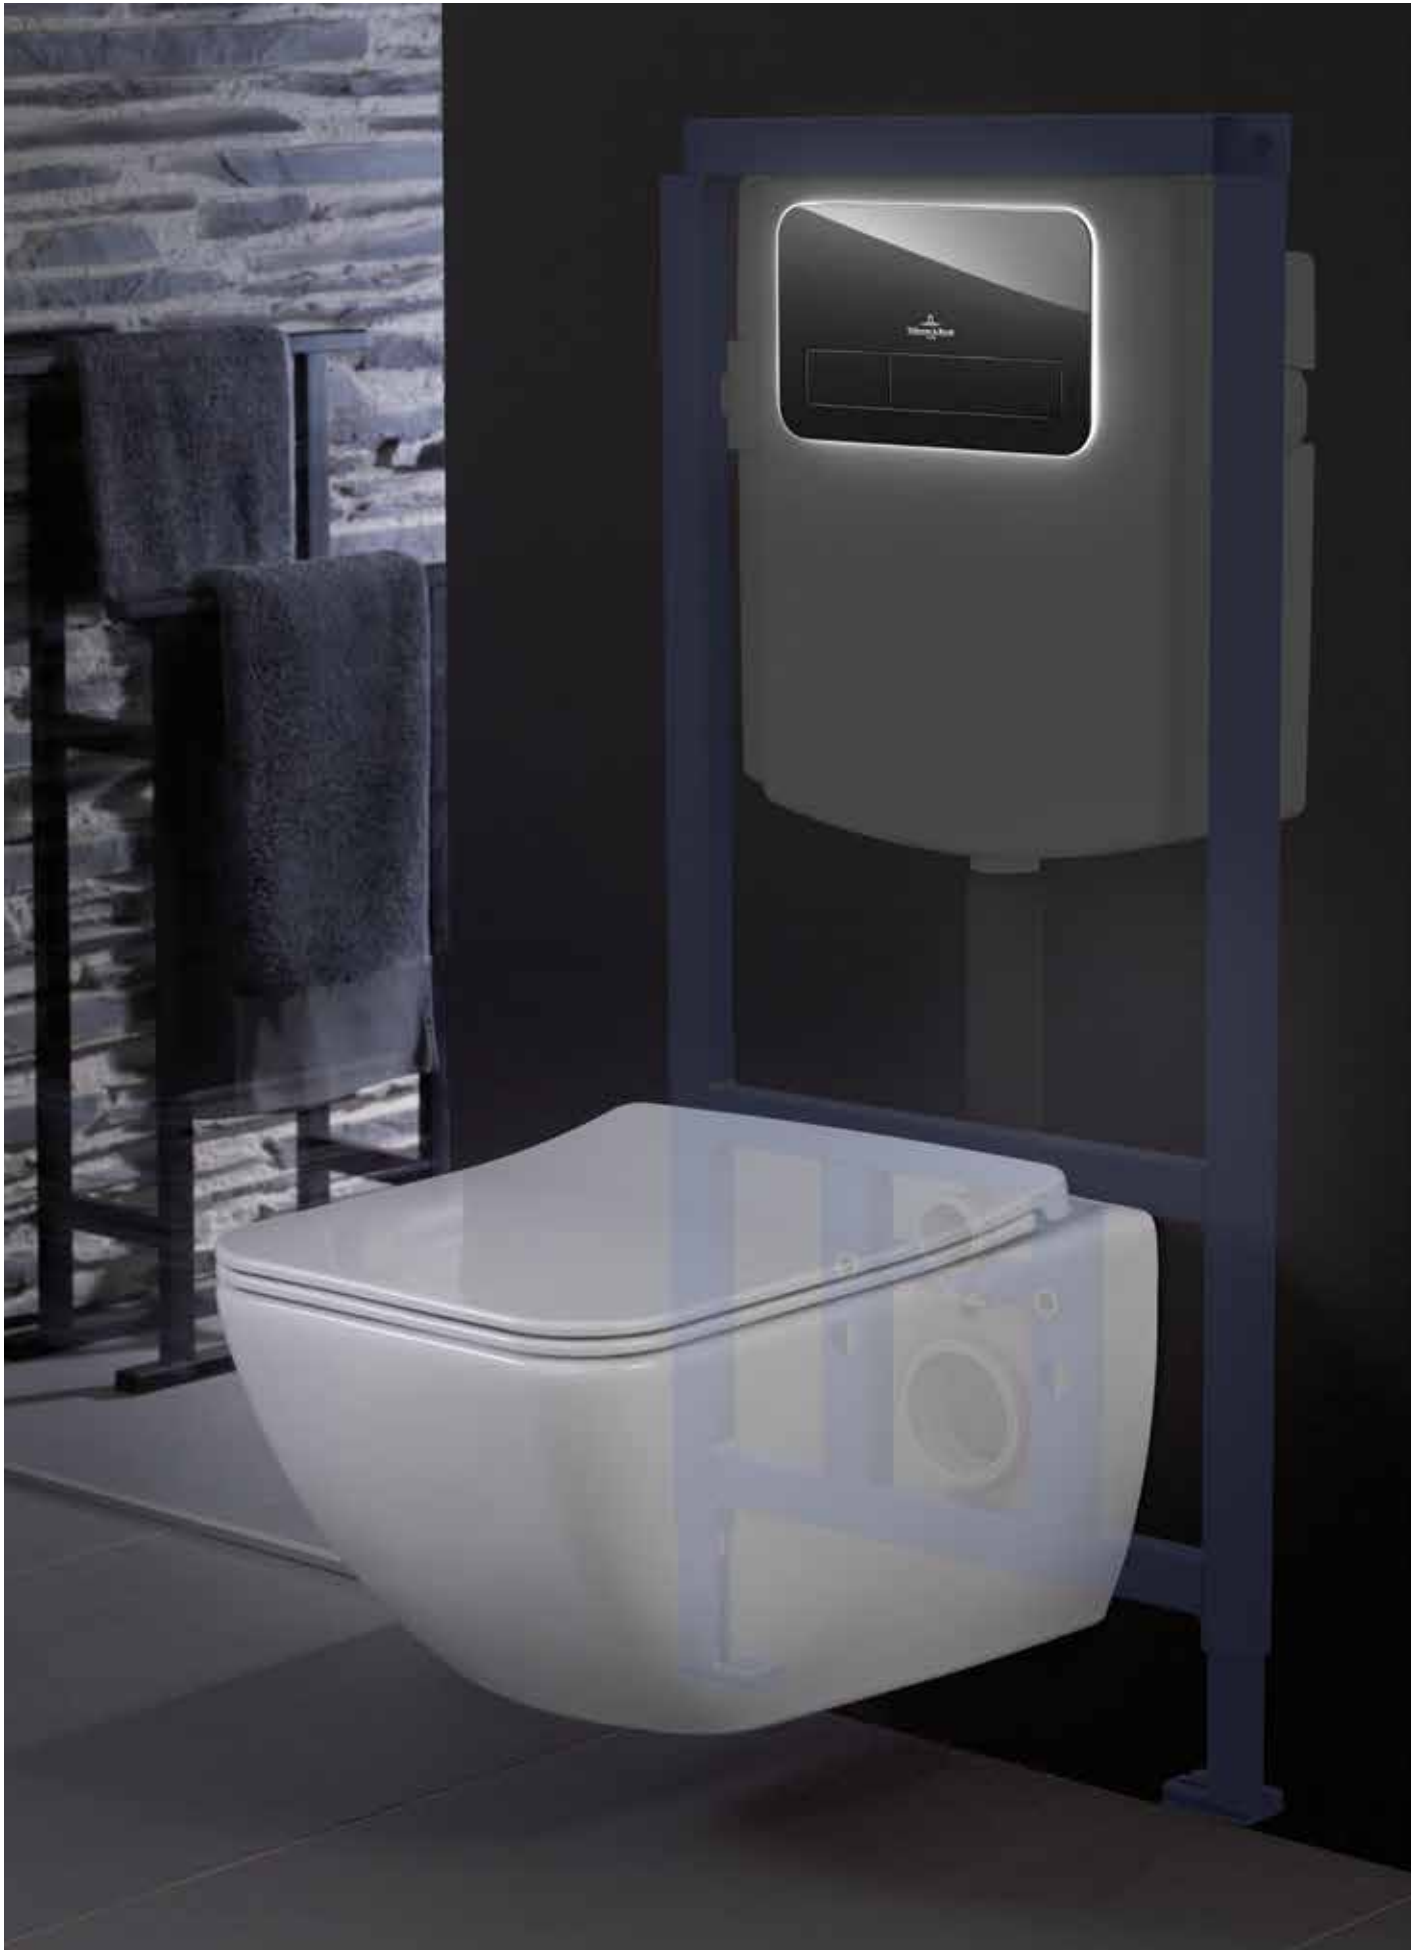

VICONNECT - WALL MOUNTED WC FRAMES