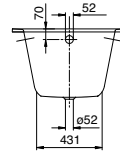

ARTO Solo (Rectangle 1700 x 750) Quarryl®

Included in scope of delivery: Adjustable feet 130 - 180mm
Not included in scope of delivery: Extended drain and overflow necessary
Technical information: Overflow on 3 sides possible. The hole saw (for drilling the overflow hole) is included.