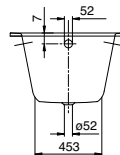

ARTO Solo (Rectangle 1800 x 800) Quarryl®

Included in scope of delivery: Adjustable feet 130 - 180mm
Not included in scope of delivery: Extended drain and overflow necessary
Technical information: Overflow on 3 sides possible. The hole saw (for drilling the overflow hole) is included.