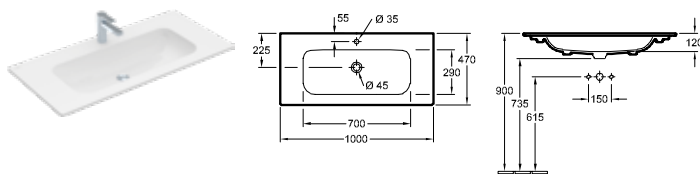

VANITY WASHBASIN (no wall mounting, for use with furniture or console)

Article number	Description	01	plus R1	pcs./ Pal.	kg/ pcs.
4A13 A5 XX	1000 x 470mm ○	375,-	442,-	6	22
For fitting on Console					
9221 67 68	CONSOLE (required accessory if no furniture used) 970mm, Steel, glossy white lacquer, incl. towel holder, wall-mounted			152,-	4,6