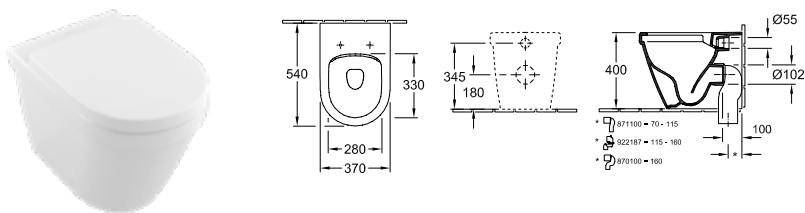

Order Codes

YY = Furniture Colour (as below)
 XX = Ceramic Colour (as below)

Arto Furniture Colours

Ceramic colours

ARTO - BACK-TO-WALL WC, RIMLESS

WASH-DOWN TOILET - BACK-TO-WALL

Article number	Description	01	plus R1	pcs./ Pal.	kg/ pcs.	
AR90 R0 XX	WC PAN 370 x 540mm	Direct Flush	338,-	405,-	12	25.5
floor-standing, fully back to wall pan, horizontal outlet, with fastening set for concealed fastening; with watersaving AQUAREDUCT® system: flush volume 3 / 4,5 litres; recommendation: to be installed from the wall at 15mm						
ARM9 C1 XX	WC-SEAT AND COVER with QuickRelease and SoftClosing			119,-		
AR70 S1 XX	WC-SEAT AND COVER SLIM SEAT with QuickRelease and SoftClosing			143,-		