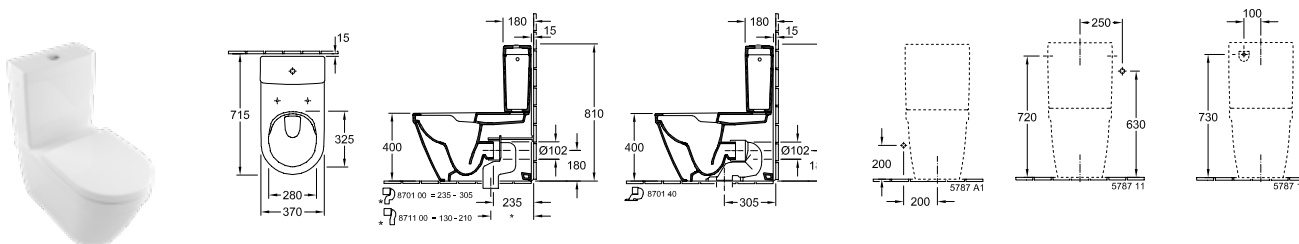

Order Codes

YY = Furniture Colour (as below)
 XX = Ceramic Colour (as below)

Arto Furniture Colours

Ceramic colours

ARTO - BACK-TO-WALL WC, RIMLESS

WASH-DOWN TOILET - BACK-TO-WALL

Article number	Description	01	plus R1	pcs./ Pal.	kg/ pcs.	
AR90 R0 XX	WC PAN 370 x 540mm	Direct Flush	338,-	405,-	12	25.5
floor-standing, fully back to wall pan, horizontal outlet, with fastening set for concealed fastening; with watersaving AQUAREDUCT® system: flush volume 3 / 4,5 litres; recommendation: to be installed from the wall at 15mm						
ARM9 C1 XX	WC-SEAT AND COVER with QuickRelease and SoftClosing			119,-		
AR70 S1 XX	WC-SEAT AND COVER SLIM SEAT with QuickRelease and SoftClosing			143,-		

ARTO - CLOSE-COUPLED WC, RIMLESS

CLOSE-COUPLED WC

Article number	Description	01	plus R1	pcs./ Pal.	kg/ pcs.	
AR91 R0 XX	WC PAN 370 x 700mm		355,-	422,-	6	41.2
floor-standing, fully back to wall C/C Pan, horizontal outlet, with fastening set for concealed fastening; with watersaving AQUAREDUCT® system: flush volume 3 / 4,5 litres; recommendation: to be installed from the wall at 15mm						
AR87 GI XX	CISTERN - SIDE OR REAR WATER INLET Flushing Mechanism with DualFlush Water-Saving button, chrome		253,-	320,-		
AR87 R1 XX	CISTERN - BOTTOM WATER INLET Flushing Mechanism with DualFlush Water-Saving button, chrome		253,-	320,-		
ARM9 C1 XX	WC-SEAT AND COVER with QuickRelease and SoftClosing			119,-		
AR70 S1 XX	WC-SEAT AND COVER SLIM SEAT with QuickRelease and SoftClosing			143,-		