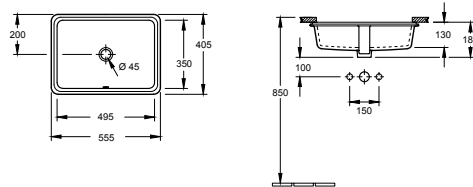

UNDERCOUNTER WASHBASIN - for use with solid surface tops

Article number	Description	01	plus R1		pcs./ Pal.	kg/ pcs.
4113 50 XX	550 x 350	155,-			32	14,06