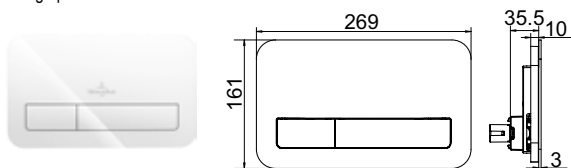

VICONNECT - WC FLUSHPLATES

FLUSHPLATE

E200

Design protected

Article number	Description	61	68	69	Pc./ Pal.	kg/ Pc.
9224 90 XX	269 x 161 x 13mm surface made of high-quality plastic	53,-	38,-	53,-	224	0.27

Flush plate frame, incl. support frame and fastening bolts, water-saving dual flush capacity