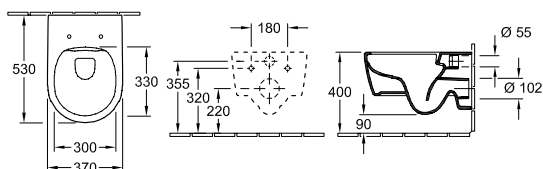

COMBI-PACK DirectFlush

Slimline Seat

Article number	Description	01	plus R1	pcs./ Pal.	kg/ pcs.
4657 RS XX	Individual packaging materials, wall-mounted, horizontal outlet, EN 997 Composed of: Washdown WC with WC Slimline Seat with QuickRelease and SoftClosing	475,-	542,-	12	25.7