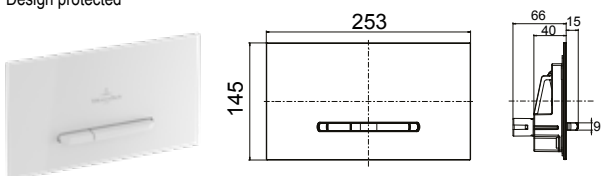

FLUSHPLATE

E300

Design protected

Article number	Description	61	68	69	Pc./ Pal.	kg/ Pc.
9221 80 XX	253 x 145 x 20mm; surface made of high-quality plastic,	77,-	54,-	77,-	192	0.37

Flush plate frame, incl. support frame and fastening bolts, water-saving dual flush capacity