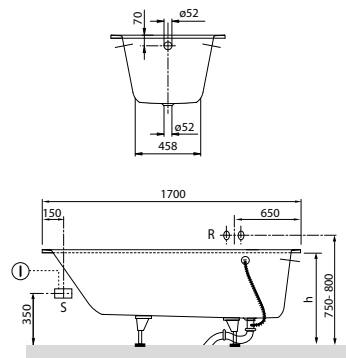

R = Example for wall-mounted tap fitting S = Example for power supply

h=Installation height (min-max)	
Bath	585 - 635

Article number	Description	Size L x B	Bottom L x B	Depth	Litres	Weight (kg)	Price
UBQ 177 EXO 2V-01	Arto	1700 x 700	1233 x 458	450	135	39,8	658,-

Accessories for baths:

Article number	Description	Price
U90950461	Matching waste and overflow set, chrome-plated	155,-
UCCON0475	Pipe interruptor, incl. connections	216,-
U90600361	Multiplex Trio, chrome-plated	340,-
U90600461	Multiplex Trio, incl. Pipe interruptor, chrome-plated	554,-
U90170061	Handles, 1 set = 2 pieces, chrome plated	186,-
U906100XX	Multifunction cushion, foam, 240 x 150 x 50 mm, available in Bali (LK), Peru (LL) and Anthracite (PA)	78,-
U90700001	ViSound, amplifier and receiver unit and 4 structure-borne sound transducers	567,-

All sizes are indicated in mm.