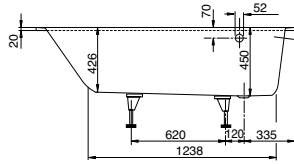

ARTO Solo (Rectangle 1700 x 750) Quarryl®

Included in scope of delivery: Adjustable feet 130 - 180mm
Not included in scope of delivery: Extended drain and overflow necessary
Technical information: Overflow on 3 sides possible. The hole saw (for drilling the overflow hole) is included.