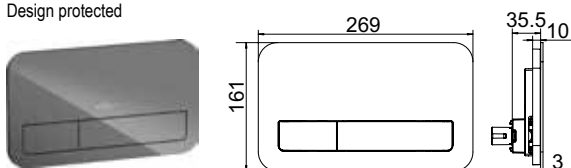

FLUSHPLATE

M200

Design protected

Article number	Description	RA, RB, RE	Pc./ Pal.	kg/ Pc.
9224 00 XX	269 x 161 x 13mm surface made of high-quality safety glass	214,-	224	0.6

Flush plate frame, incl. support frame and fastening bolts, water-saving dual flush capacity