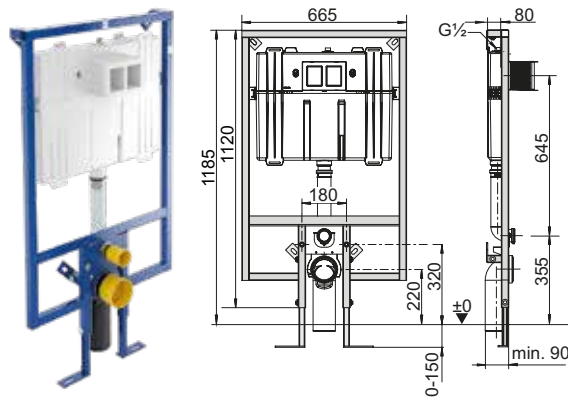

WC-ELEMENT COMPACT - Wall Mounted WC-Element, 112cm Height, Front Only Flush Plate, 9cm Slim Line Installation, Rear Outlet Only

Article number	Description					Pc./ Pal.	kg/ Pc.
9224 76 00	665 x 1185 x 90mm self-supporting powder-coated steel frame, fully pre-assembled		305,-			15	13.8

with wall brackets, incl. feet and fastenings, with protection cap for the flushing pipe, 2 times M12 WC retaining bolts adjustable to 180 mm with protection plugs and nuts, installation instructions, without flush plate, for dry-wall construction, installation onto a solid brick wall, etc., adjustment range of feet from unfinished floor level to upper edge of finished floor level: 0-200 mm, adjustment range front to wall: 90mm, with cistern 80mm, installation min. 90mm, 80mm cistern, 6 adjustable setting and insulation against condensation with dual flush 3/6l, adjustable to min 3/4,5l, max flush quantity 7,5l, filling valve noise Class I, flexible hose for filling valve, can be tightened by hand, 2-part angle valve connection set R1/2, protection box for access opening can be cut to size, with depth-adjustable WC connecting bend 90° DN 90 (Ø90)/DN 100 (Ø110) with protection cap complete WC connection set DN 90 (Ø90)/180 mm, certification marks for concealed cistern: Noise Class I.