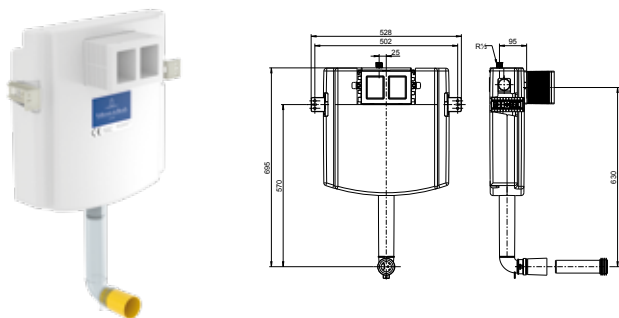

VICONNECT - CISTERN ONLY FOR BACK TO WALL WC PANS

WC-ELEMENT - Cistern Only WC-Element, Construction Depth 125mm, Front Flush Plate

Article number	Description					Pc./ Pal.	kg/ Pc.
9224 83 00	528 x 735 x 124mm front operated, with small inspection opening		140,-			33	3.5

With fixing brackets, without fastening materials, without attachment and waste bend for wall-mounted toilet tested in accordance with DIN EN 14055 packaged in a box front operated, with small inspection opening with dual-flush (7.5-4.5 l / 4-2 l), factory setting 6/3 l, adjustable flush flow control for adaptation to rimless toilet bowls, button function transmitted to INEO drain fitting via flexible cables, connection to flush plate via bayonet joint, flushing pipe bend with protection cap, filling valve Noise Class I, 2-part angle valve connection set R1/2, protection box for access opening can be cut to size, certification marks for concealed cistern: Noise Class I