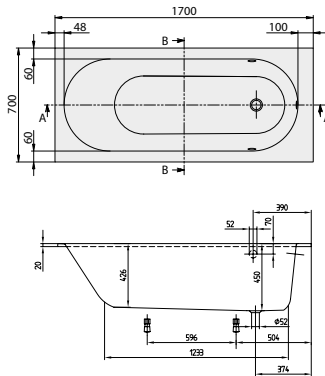

R = Example for wall-mounted tap fitting S = Example for power supply

h=Installation height (min-max)	
Bath	585 - 635

Article number	Description	Size L x B	Bottom L x B	Depth	Litres	Weight (kg)	Price
UBQ 177 EXO 2V-01	Arto	1700 x 700	1233 x 458	450	135	39,8	658,-

Accessories for baths:

Article number	Description	Price
U90950461	Matching waste and overflow set, chrome-plated	155,-
UCCON0475	Pipe interruptor, incl. connections	216,-
U90600361	Multiplex Trio, chrome-plated	340,-
U90600461	Multiplex Trio, incl. Pipe interruptor, chrome-plated	554,-
U90170061	Handles, 1 set = 2 pieces, chrome plated	186,-
U906100XX	Multifunction cushion, foam, 240 x 150 x 50 mm, available in Bali (LK), Peru (LL) and Anthracite (PA)	78,-
U90700001	ViSound, amplifier and receiver unit and 4 structure-borne sound transducers	567,-

All sizes are indicated in mm.