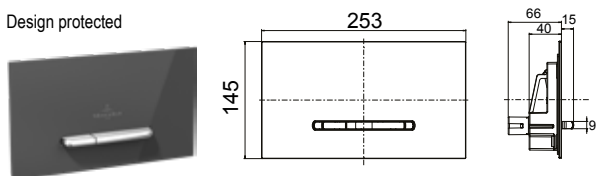

FLUSHPLATE

M300

Design protected

Article number	Description	RA, RB, RE	Pc./ Pal.	kg/ Pc.
9221 60 XX	253 x 145 x 20mm; surface made of high-quality safety glass, metal buttons (brushed stainless steel look)	218,-	192	0.66

Flush plate frame, incl. support frame and fastening bolts, water-saving dual flush capacity

XX = replace with colour code