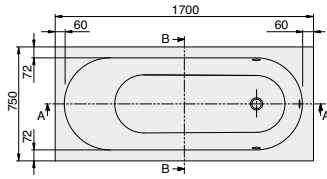

ARTO Solo (Rectangle 1700 x 750) Quarryl®

Included in scope of delivery: Adjustable feet 130 - 180mm
Not included in scope of delivery: Extended drain and overflow necessary
Technical information: Overflow on 3 sides possible. The hole saw (for drilling the overflow hole) is included.