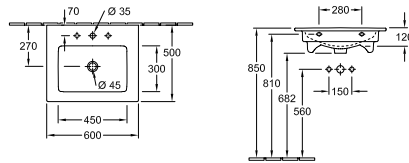

WASHBASIN - 60cm can be wall mounted

Article number	Description	01	plus R1		pcs./ Pal.	kg/ pcs.
4A 13 60 XX	600 x 500 mm	261,-	328,-		16	17,4