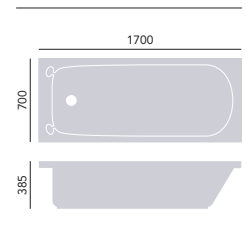

Dorchester
Acrylic Single Ended Fitted Bath

Internal length 1510mm
Internal width 574mm
Height 385mm
Overflow to waste 315mm
Water capacity 200ltr

1700 x 700mm Solid Skin
2 taphole BDWI770S **£485**

Bath has two plain soap dishes and plain internal rim. Please order panels separately, see p108 - 109. Use with bath screens, see p106. Comes with adjustable feet.