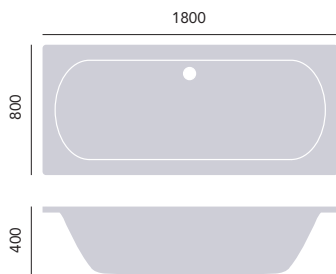

Overflow to waste 325mm
Water capacity 220ltr

No taphole BCLWI880D **£640**

Please order panels separately, see p108 - 109. Use with bath screen, see p106. Comes with adjustable feet.

Acrylic Double Ended Fitted Bath