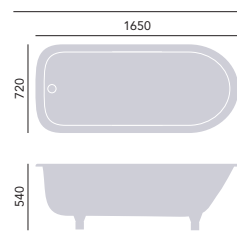

Height inc. feet 540mm
Weight 35kg
Overflow to waste 330mm
Water capacity 185ltr

1650 x 720mm with Chrome Feet
2 taphole BPHW01 + BFPHC **£925**

Cannot be fitted with a standard waste trap unless the waste is fitted below floor level, if the bath is positioned on a raised floor or plinth, or used with shallow trap waste THC15CI with THC16, both on p107.