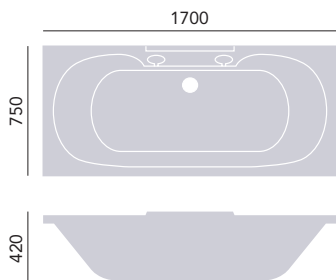

Acrylic Double Ended Fitted Bath

Overflow to waste 335mm
Water capacity 205ltr

2 taphole   BRHWI775D   **£585**

Please order panels separately, see p108 - 109. Use with bath screen, see p106. Comes with adjustable feet.