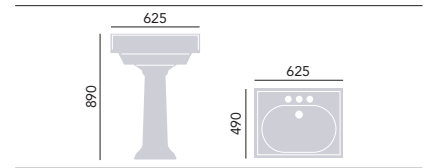

Cloakroom Basin & Pedestal

1 Taphole Basin	PDW071	£210
2 Taphole Basin	PDW07	£210
Pedestal	PDW09CL	£125