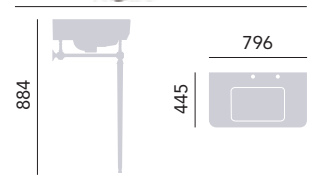

Chrome WGABWYN8 £110
 Vintage Gold WGABWYN8VG £130

Glass Shelf

Use with a bottle trap, see p183

Washstand Towel Rail

Height 35mm
 Width 321mm
 Depth 85mm

Chrome WTABUNI £90
 Vintage Gold WTABUNIVG £110
 Rose Gold WTABUNIRG £110