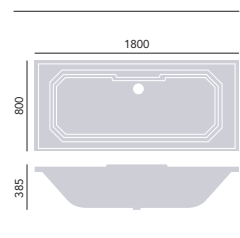

Acrylic Double Ended Fitted Bath

Internal length 1645mm
Internal width 650mm
Height 385mm
Overflow to waste 280mm
Water capacity 225ltr

1800 x 800mm Solid Skin
2 taphole BGRW1880D £650

Please order panels separately, see p108 - 109. Use with bath screen, see p106. Comes with adjustable feet.