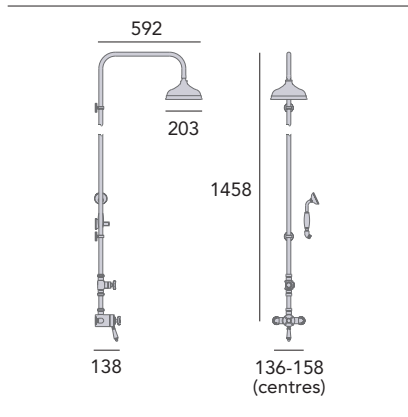

AVENBURY SHOWER

Exposed Shower with Deluxe Fixed Riser Kit & Diverter to Handset

Extra large 8" shower rose. Deluxe handset and soap basket. Stylish wide bore rigid riser for optimised flow. Working pressure range: 0.2 - 5.0 bar.

Chrome AVEDUAL01 £1095