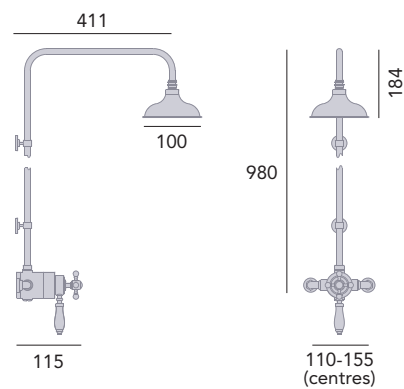

Working pressure range: Min. 0.1, Max. 5.0 Bar

Working pressure range: Min. 0.1, Max. 5.0 Bar