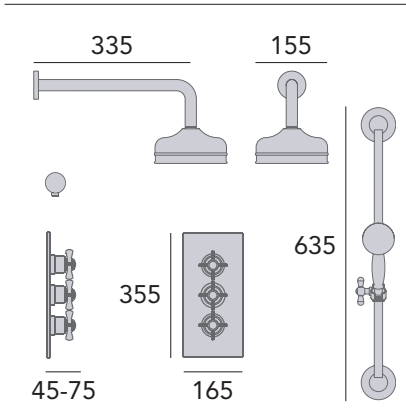

Working pressure range: Min. 0.2, Max. 5.0 Bar