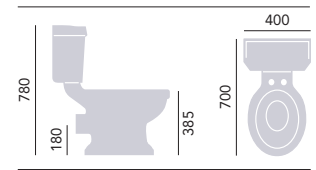

Basin can be wall mounted with brackets (not supplied) or use with pedestal.

Use with Heritage WC Seat. Cistern price includes fittings. Select your cistern lever from our range, see p83. Cistern offers 6/4 litre dual flush.