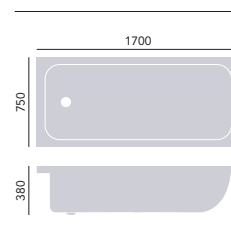

Acrylic Single Ended Fitted Bath

Internal length 1489mm
Internal width 572mm
Height 380mm
Overflow to waste 335mm
Water capacity 200ltr

1700 x 750mm Solid Skin
2 taphole BWYWI775S £550

Please order panels separately, see p108 - 109. Use with bath screen, see p106. Comes with adjustable feet.