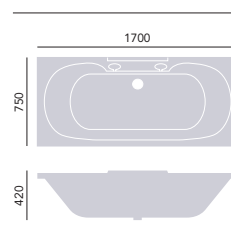

Internal length 1587mm
Internal width 570mm
Height 420mm
Overflow to waste 335mm
Water capacity 205ltr

1700 x 750mm Solid Skin
2 taphole   BRHWI775D   **£585**

Please order panels separately, see p108 - 109. Use with bath screen, see p106. Comes with adjustable feet.