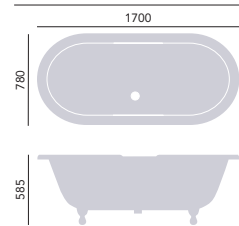

Price includes bath and feet. 2 taphole bath with Imperial Feet shown. For waste options, choose from THC21 or THC16 with THC15CI, all on p107.