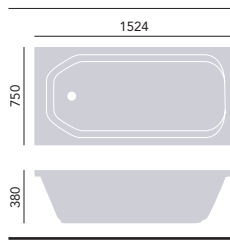

**Wynwood
Acrylic Single Ended Fitted Bath**

Internal length 1358mm
Internal width 593mm
Height 380mm
Overflow to waste 310mm
Water capacity 185ltr

**1524 x 750mm Solid Skin
No taphole**   **BBW1575S**   **£430**

The 1524mm (5ft) bath used to be a standard bath size and is useful if you are renovating an old property. Use with bath screen, see p106. Comes with adjustable feet.