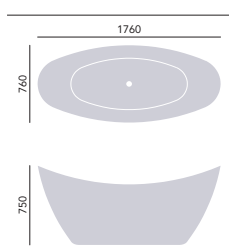

Pomeroy Freestanding Acrylic Double Ended Bath

Height max 750mm
Weight 55kg
Overflow to waste 360mm
Water capacity 200ltr

1760 x 760mm
No taphole   BPOFSW00   **£1850**

Chrome clicker waste and overflow is included. Use with THCI5CI shallow trap.