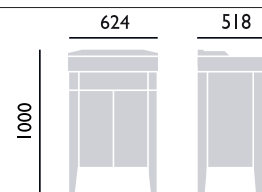

Granley Basins

1 Taphole Basin	PHPW061	£295
2 Taphole Basin	PHPW06	£295
3 Taphole Basin	PHPW063	£295

Paint finish highlights the wood grain. Handle positions are not pre-drilled. Select stylish handles from our on-trend range, see p132 - 133. Removable shelf included. Measurements given include the basin.