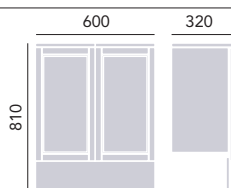

600mm Base Unit

Dove Grey	FFDGRBU600	£350
Graphite	FFGRABU600	£350
Ivory Lace	FFIVLBU600	£350

Handle positions are not pre-drilled. Select stylish handles from our on-trend range, p132 - 133. Worktops and plinths sold separately.