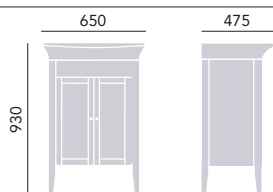

Blenheim Basins

1 Taphole Basin	PHPW061	£295
2 Taphole Basin	PHPW06	£295
3 Taphole Basin	PHPW063	£295

Paint finish highlights the wood grain. Handle positions are not pre-drilled. Select stylish handles from our on-trend range, see p132 - 133. Removable shelf included. Measurements given include the basin.