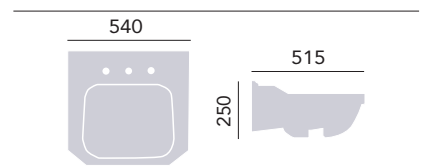

Wall mounted only (wall brackets supplied). Use with a bottle trap, see p183.

Use with your own worktop.