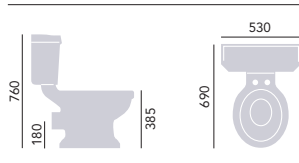

Close Coupled Standard Height WC & Landscape Cistern
WC PGRW00 **£215**
Landscape Cistern PGDW01F **£190**

Close Coupled Comfort Height WC & Cistern
Comfort Height WC PGRWC00 **£250**
Portrait Cistern PGDW02F **£215**
Landscape Cistern PGDW01F **£190**

Internal length 1470mm
Internal width 540mm
Height 430mm
Overflow to waste 285mm
Water capacity 200ltr
1700 x 700mm Solid Skin
2 taphole BGDW1770S **£485**

Please order panels separately, see p108 - 109. Use with bath screen, see p106. Comes with adjustable feet.