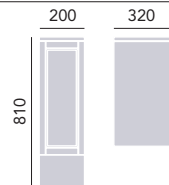

Handle positions are not pre-drilled. Select a stylish handle from our on-trend range, p132 - 133. Door supplied loose so can be fitted to open right or left. Worktops and plinths sold separately.