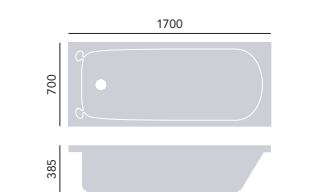

Acrylic Double Ended Fitted Bath

Internal length 1540mm
Internal width 559mm
Height 375mm
Overflow to waste 290mm
Water capacity 205ltr
1700 x 750mm Solid Skin
2 taphole BDW1775D £585