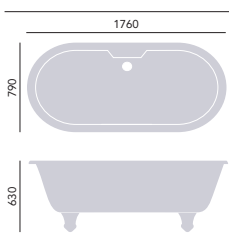

Height inc. feet 630mm
Weight 39kg
Overflow to waste 390mm
Water capacity 205ltr

1760 x 790mm with Chrome Feet
2 taphole BOBW01 + BFOBC **£940**

For waste options select THC16 with THC15CI on p107.

Perth
Freestanding Acrylic Single Ended Roll Top Bath