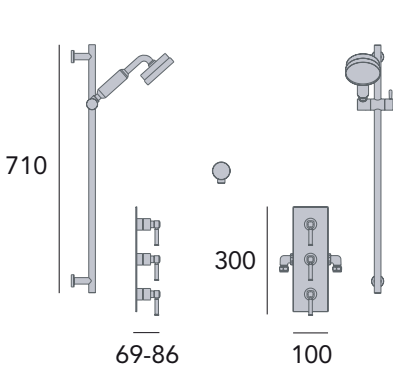

Working pressure range: Min: 0.1 Max 5.0

Working pressure range: Min: 0.1 Max 5.0

Working pressure range: Min: 0.1 Max 5.0