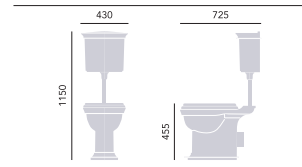

Low-Level WC & Cistern

Comfort Height WC	PHPWC00	£260
Standard Height WC	PHPW00	£225
Low-level Cistern	PHPW01LF	£215

Low level Flush Pack

Chrome	CC02	£140
Vintage Gold	CA02	£160
Rose Gold	CRG02	£190

High/Low level Coupling Kit

Ceramic	CKHPW00	£85
---------	---------	-----

Cistern price includes fittings and offers a single flush of 6 litres. Select your cistern lever from our range, see p83.

High Level WC & Cistern

Comfort Height WC	PHPWC00	£260
Standard Height WC	PHPW00	£225
High Level Cistern	PHPW02F	£290