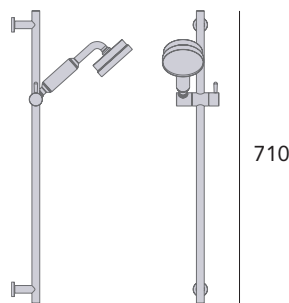

Deluxe Adjustable Riser Kit with Handset

Chrome STCI8 £215

710

Large 4" handset.