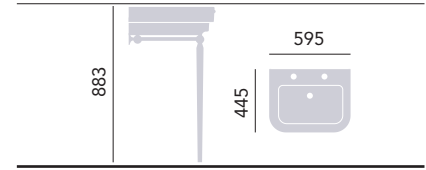

Use with a bottle trap, see p183