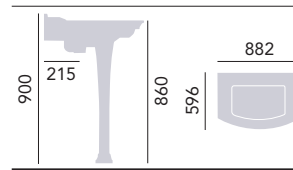

Paint finish highlights the wood grain. Handle positions are not pre-drilled. Select stylish handles from our on-trend range, see p132 - 133. Removable shelf included. Measurements given include the basin.

Use with a bottle trap, see p183.