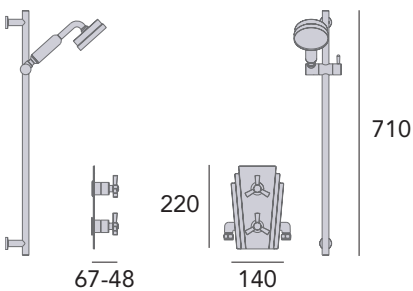

Working pressure range: Min: 0.2 Max: 5.0