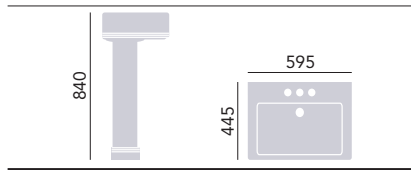

Use with a bottle trap, see p183