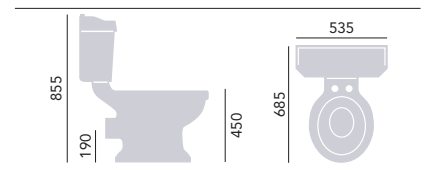

Use with Heritage WC Seat. Cistern price includes fittings. Select your cistern lever from our range, see p83. Cistern offers 6/4 litre dual flush.