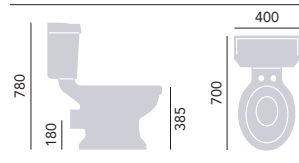

Close Coupled Standard Height WC & Landscape Cistern
WC PGRW00 **£215**
Landscape Cistern PGDW01F **£190**

Close Coupled Comfort Height WC & Cistern
Comfort Height WC PGRWC00 **£250**
Portrait Cistern PGDW02F **£215**
Landscape Cistern PGDW01F **£190**

Internal length 1470mm
Internal width 540mm
Height 430mm
Overflow to waste 285mm
Water capacity 200ltr
1700 x 700mm Solid Skin
2 taphole BGDW1770S **£485**

Please order panels separately, see p108 - 109. Use with bath screen, see p106. Comes with adjustable feet.