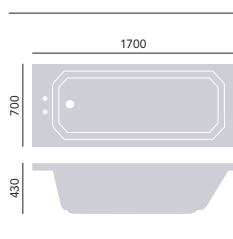

Granley Deco
Acrylic Single Ended Fitted Bath

Internal length 1470mm
Internal width 540mm
Height 430mm
Overflow to waste 285mm
Water capacity 200ltr

1700 x 700mm Solid Skin
2 taphole BGDWI770S **£485**

Please order panels separately, see p108 - 109. Use with bath screen, see p106. Comes with adjustable feet.