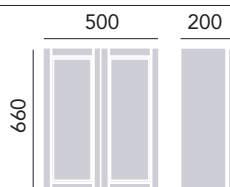

Handle positions are not pre-drilled. Select stylish handles from our on-trend range, p132 - 133. Door supplied loose so can be fitted to open right or left. Removable shelf included.