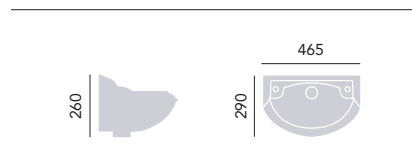

Hide pipe work with a pedestal or use Ornate Brackets, see p183.

This basin is wall mountable only (wall brackets supplied). Use with Short Nose Pillar Taps, such as Dawlish on p143. Use with a bottle trap, see p183.

Use with ornate brackets in chrome or vintage gold finishes see p183. Use with a bottle trap, see p183.