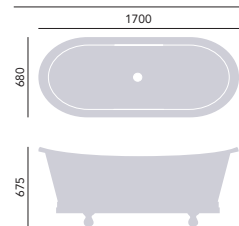

**Buckingham
Cast Iron Double Ended Bath**

Internal length 1560mm
Internal width 620mm
Height inc. feet 585mm
Weight 133kg
Overflow to waste 372mm
Water capacity 200ltr

1700 x 770mm
2 taphole
No taphole
Including Imperial Feet
Cast Iron
Chrome

Internal length 1640mm
Internal width 660mm
Height inc. feet 675mm
Weight 152kg
Overflow to waste 465mm
Water capacity 240ltr

1780 x 800mm
2 taphole
No taphole
Including Grand Imperial Feet
Cast Iron
Chrome

BRT89

Price includes bath and feet. For waste options, choose from THC21 or THC16 with THC15CI, all on p107.

FREESTANDING CAST IRON BATHS

Devon
Cast Iron Double Ended Bath

Internal length 1645mm
Internal width 610mm
Height inc. feet 790mm
Weight 144kg
Overflow to waste 367mm
Water capacity 200ltr (BRT40)
& 200ltr (BRT44)