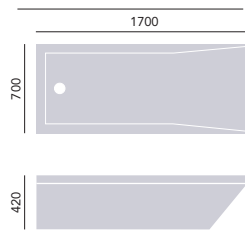

Ceramic	CKHPW00	£85
---------	---------	-----

Cistern price includes fittings and offers a single flush of 6 litres. Select your cistern lever from our range, see p83.

High Level WC & Cistern

Comfort Height WC	PHPWC00	£260
Standard Height WC	PHPW00	£225
High Level Cistern	PHPW02F	£290

High level Flush Pack

Chrome	CC03	£320
Vintage Gold	CA03	£365

High/Low level Coupling Kit

Ceramic	CKHPW00	£85
---------	---------	-----

Cistern price includes fittings. Cistern offers 6/4 litre dual flush. Flush pack includes brackets and chain pull. Shortening the flush pipe may affect the efficiency of the flush.

Acrylic Single Ended Fitted Bath

Internal length 1543mm
Internal width 500-585mm
Height 425mm
Overflow to waste 310mm
Water capacity 202ltr

1700 x 700mm Solid Skin
No taphole BHPWI770S £485

Please order panels separately, see p108 - 109. Use with bath screen, see p106. Comes with adjustable feet.

Acrylic Double Ended Fitted Bath

Internal length 1591mm
Internal width 600mm
Height 450mm
Overflow to waste 370mm
Water capacity 200ltr

1700 x 750mm Solid Skin
No taphole BHPWI775D £590

Internal length 1695mm
Internal width 640mm
Height 470mm
Overflow to waste 375mm
Water capacity 220ltr