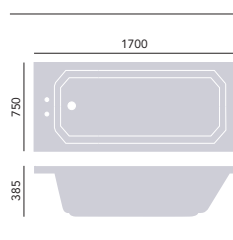

Granley
Acrylic Single Ended Fitted Bath

Internal length 1449mm
Internal width 562mm
Height 385mm
Overflow to waste 300mm
Water capacity 205ltr

1700 x 750mm Solid Skin
2 taphole BGRWI775S **£550**

Please order panels separately, see p108 - 109. Use with bath screen, see p106. Comes with adjustable feet.