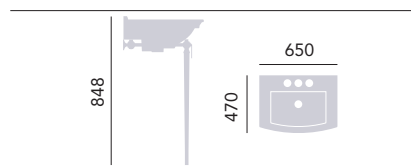

Use with a bottle trap, see p183

Use with a bottle trap, see p183

Use with a bottle trap, see p183