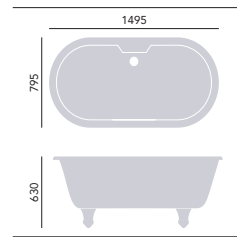

Height inc. feet 630 (Max)mm
Weight 33kg
Overflow to waste 360mm
Water capacity 163ltr

1495 x 795mm with Chrome Feet
2 taphole BBOFSW00 + BFBOBC **£850**

For waste options select THC16 with THC15CI on p107.

Oban
Freestanding Acrylic Double Ended Roll Top Bath