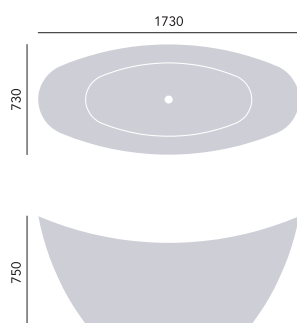

**Osterley Matt Black Effect
Freestanding Acrylic Double Ended Bath**

Height max 750mm
Weight 58kg
Overflow to waste 360mm
Water capacity 200ltr

Black   BOSTFS00BLK   **£2500**

Chrome clicker waste and overflow is included. Use with THC15CI, see p107.