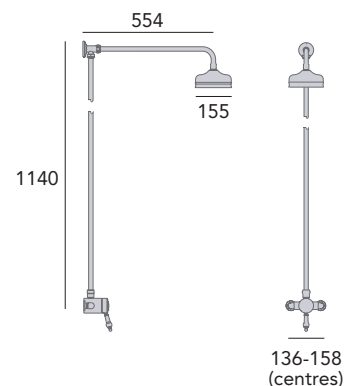

Working pressure range: Min: 0.2 Max: 5.0

Working pressure range: Min: 0.2 Max: 5.0