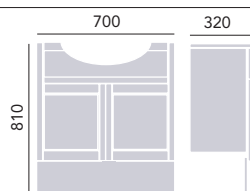

700mm Vanity Unit

Dove Grey	FFDGRVAN700	£485
Graphite	FFGRAVAN700	£485
Ivory Lace	FFIVLVAN700	£485

Unit is pre-cut to be compatible with Dorchester, Granley & Claverton semi-recessed basins. Removable shelf included. Handle positions are not pre-drilled. Select stylish handles from our on-trend range, p132 - 133. Worktops and plinths sold separately.