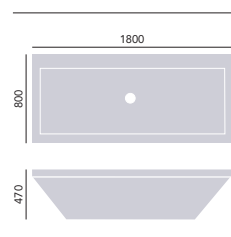

Internal length 1695mm
Internal width 640mm
Height 470mm
Overflow to waste 375mm
Water capacity 220ltr

1800 x 800mm Solid Skin
No taphole   BHPWI880D   **£645**

Please order panels separately, see p108 - 109. Use with bath screen, see p106. Comes with adjustable feet.

Claverton
Acrylic Double Ended Fitted Bath