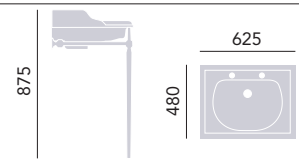

Use with a bottle trap, see p183.