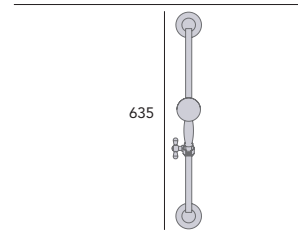

KITS FOR ONE OUTLET RECESSED SHOWERS

Premium Fixed Head

Chrome STCI9 £285
Vintage Gold STA19 £310

335

155

Large 6" shower head.

Deluxe Fixed Head

Chrome STC09 £335

335

200

Extra large 8" shower head.

CREATE YOUR SHOWER

Choose a recessed shower valve from the left page.

Then select either a fixed head or handset with kit to complete your shower.

Deluxe Adjustable Riser Kit with Handset

Chrome STCI8 £215

710

Premium Adjustable Riser Kit with Handset

Chrome STC08 £165
Vintage Gold STA08 £210

635

Adjustable Riser Kit with Handset

Chrome STC04 £125
Vintage Gold STA04 £170

635