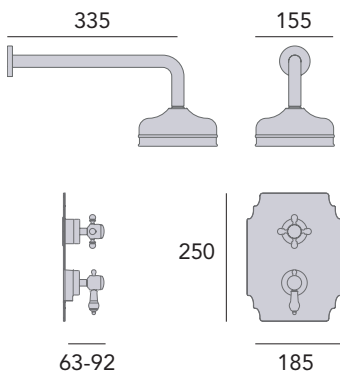

Working pressure range: Min: 0.2 Max: 5.0

Working pressure range: Min 0.2 Bar, Max 5.0 Bar