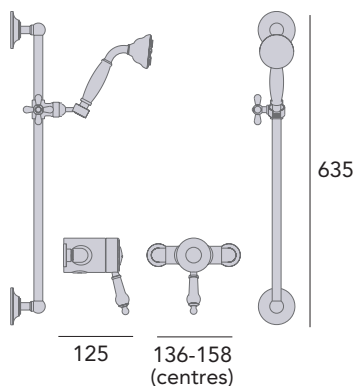

Working pressure range: Min: 0.2 Max: 5.0

Working pressure range: Min: 0.2 Max: 5.0