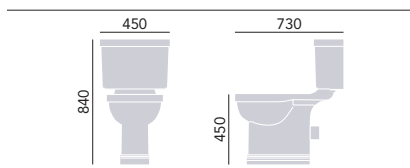

Use with a bottle trap, see p183

Use with a bottle trap, see p183

Use with a bottle trap, see p183

WYNWOOD

Close Coupled Comfort Height WC & Cistern
 WC PWYWC00 £275
 Cistern PWYW01F £210

Close Coupled Standard Height WC & Cistern
 WC PWYW00 £240
 Cistern PWYW01F £210