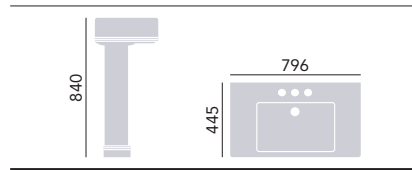

Use with a bottle trap, see p183