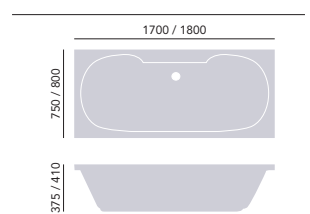

Acrylic Single Ended Fitted Bath

Internal length 1510mm
Internal width 574mm
Height 385mm
Overflow to waste 315mm
Water capacity 200ltr
1700 x 700mm Solid Skin
2 taphole BDW1770S £485

Bath has two plain soap dishes and plain internal rim. Please order panels separately, see p108 - 109. Use with bath screen, see p106. Comes with adjustable feet.

Acrylic Double Ended Fitted Bath

Internal length 1540mm
Internal width 559mm
Height 375mm
Overflow to waste 290mm
Water capacity 205ltr
1700 x 750mm Solid Skin
2 taphole BDW1775D £585

Internal length 1646mm
Internal width 573mm
Height 410mm
Overflow to waste 320mm
Water capacity 225ltr
1800 x 800mm Solid Skin
2 taphole BDW1880D £645