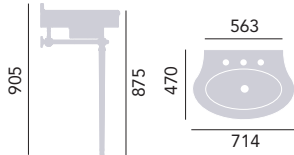

Washstand Chrome

Washstand	WSABCLA	£485
Glass Shelf	WGABCLA	£100

Use with a bottle trap, see p183. Please note the towel rails are not suitable for use with the Claverton washstand.