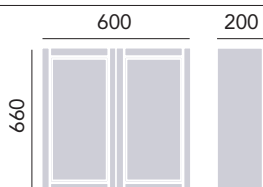

Handle positions are not pre-drilled. Select stylish handles from our on-trend range, p132 - 133. Door supplied loose so can be fitted to open right or left. Removable shelf included.

500mm Mirror Wall Unit