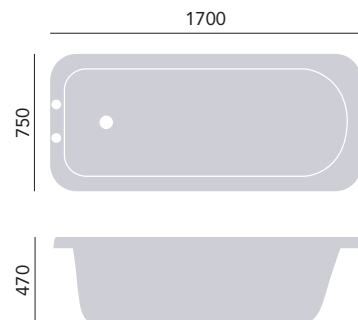

Includes standard adjustable feet. For bath panels see pages 108-109. Sutherland bath shown here.