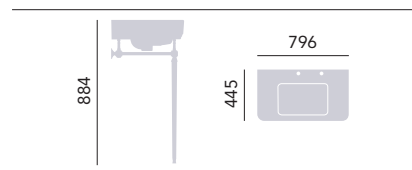

Use with a bottle trap, see p183