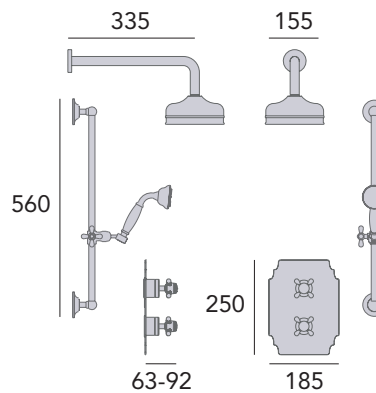

Working pressure range: Min: 0.2 Max: 5.0

Working pressure range: Min: 0.2 Max: 5.0