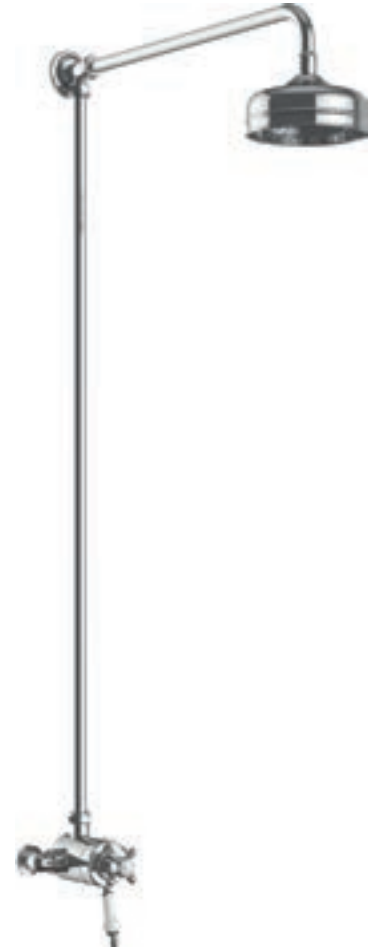

Exposed Shower with Premium Flexible Riser Kit

Premium handset.

Chrome	SHDDUAL09	£510
Vintage Gold	SHDDUAL10	£590

If you like this valve but want to choose different accessories, use the below code and see our kits on p179.