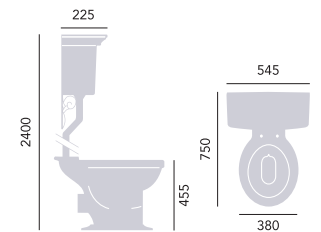

VICTORIA

Comfort Height WC & Cistern

Comfort Height WC PVEWC00 **£275**
Cistern PVEWC01F **£210**

Use with Heritage WC seat. Cistern price includes fittings. Select your cistern lever from our range, see p83.

Standard Height WC & Cistern

WC PVEWS00 **£245**
Cistern PVEWC01F **£210**

Use with Heritage WC seat. Cistern price includes fittings. Select your cistern lever from our range, see p83.

High Level WC & Cistern

Comfort Height WC PVEWC00 **£275**
High Level Cistern PHPW02F **£290**

High Level Flush Pack

Chrome CC03 **£320**
Vintage Gold CA03 **£365**

High/Low Level Coupling Kit

Ceramic CKVEW00 **£70**

Cistern price includes fittings. Cistern offers 6/4 litre dual flush. Flush pack includes brackets and chain pull. Shortening the flush pipe may affect the efficiency of the flush.