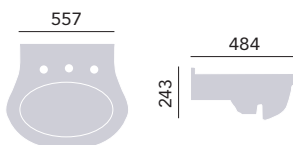

Semi-Recessed Basin

PCLW351	£275
PCLW35	£275
PCLW353	£275

Close Coupled WC & Cistern

WC	PCLW00	£250
Cistern	PCLW01F	£210