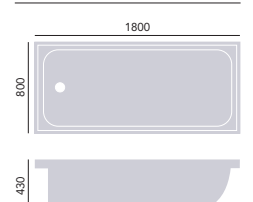

Acrylic Super Deep Single Ended Fitted Bath

Internal length 1536mm
Internal width 595mm
Height 430mm
Overflow to waste 375mm
Water capacity 225ltr

1800 x 800mm Solid Skin 2 taphole BVEW1880S £670

Please order panels separately, see p108 - 109. Use with bath screen, see p106. Comes with adjustable feet.