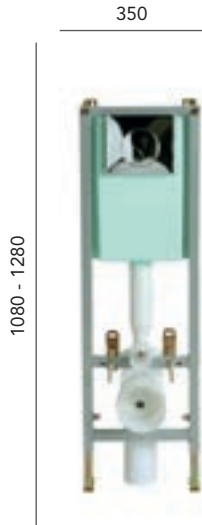

Wall Hung Frame & Concealed Cistern
Front Access
Frame & Concealed Cistern, Steel CFC33 £320

These frames make a Wall Hung WC easier to install. Frame depth 145 - 245mm. Cistern offers 6/4 litre dual flush.