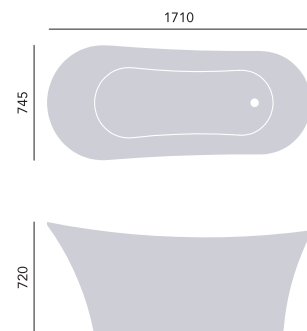

Each bath is individually finished with real metallic leaf and coated with a high gloss acrylic surface. Chrome clicker waste and overflow is included. Use with THCI5CI, see p107.