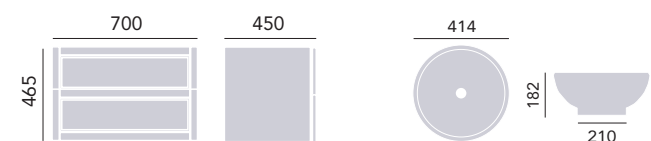

Worktops

Black	WTBLKWWHS	£70
White	WTWHIWWHS	£70
Oak	WTOAKWWHS	£70

Handle positions are not pre-drilled. Select a stylish handle from our on-trend range, see p132 - 133.

Handle positions are not pre-drilled. Select a stylish handle from our on-trend range, see p132 - 133.