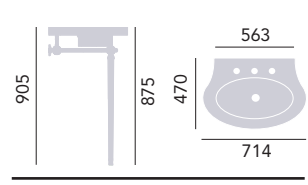

Use with a bottle trap, see p183. Please note the towel rails are not suitable for use with the Claverton washstand.