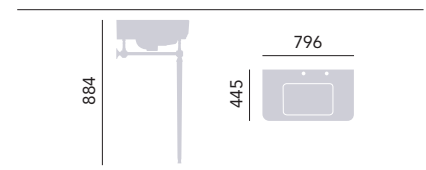

Use with a bottle trap, see p183