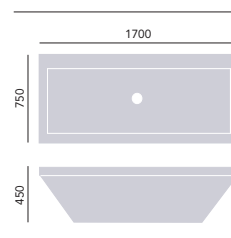

Internal length 1591mm
Internal width 600mm
Height 450mm
Overflow to waste 370mm
Water capacity 200ltr

1700 x 750mm Solid Skin
No taphole   BHPWI775D   **£590**

Please order panels separately, see p108 - 109. Use with bath screen, see p106. Comes with adjustable feet.