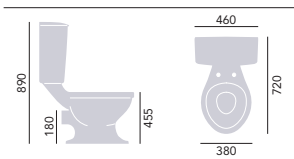

VICTORIA

Comfort Height WC & Cistern

Comfort Height WC PVEWC00 **£275**
Cistern PVEWC01F **£210**

Use with Heritage WC seat. Cistern price includes fittings. Select your cistern lever from our range, see p83.