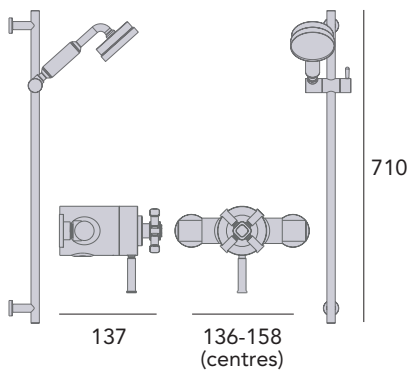

Working pressure range: Min: 0.2 Max: 5.0

Sales enquiries: 0330 026 8501 - Customer Service: 0330 026 8503