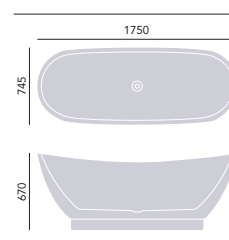

Edvin Freestanding Acrylic Double Ended Bath

Height max 670mm
Weight 47kg
Overflow to waste 380mm
Water capacity 230ltr

1750 x 745mm
No taphole   BEDFSW00   **£1799**

Chrome clicker waste and overflow is included. Use with THCI5CI shallow trap.