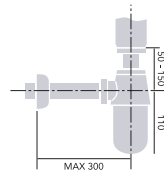

Decorative waste for use with wall mounted basins.