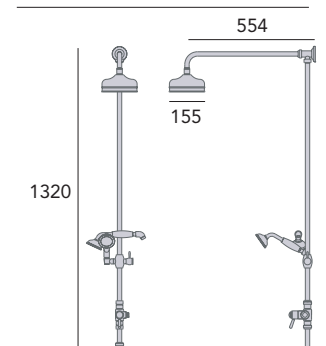

Deluxe Fixed Riser Kit with Head

Chrome STC17 £360
 Vintage Gold STA17 £450

Extra large 8" shower head.

Fixed Riser Kit with Diverter to Head and Handset

Chrome STC15 £380
 Vintage Gold STA15 £495

Large 6" shower head.