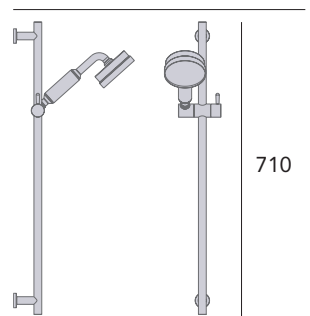

Large 4" handset.