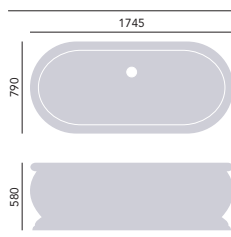

FREESTANDING ACRYLIC BATHS

Derrymore
Freestanding Acrylic Double Ended Roll Top Bath

Height 580mm
Weight 37kg
Overflow to waste 350mm
Water capacity 190ltr

1745 x 790mm

No taphole BVEFSW00 **£1750**

Chrome clicker waste and overflow is included. Use with THCI5CI, see p107. Use with freestanding bath taps only.