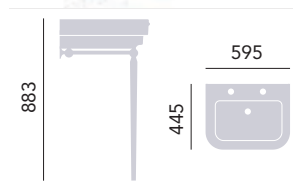

Glass Shelf

Use with a bottle trap, see p183