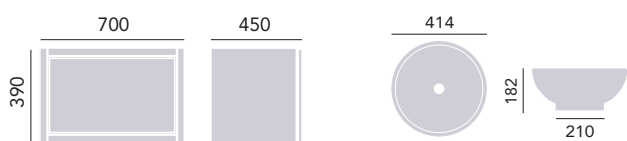

Worktops

Black	WTBLKWWHD	£95
White	WTWHIWWHD	£95
Oak	WTOAKWWHD	£95

Handle positions are not pre-drilled. Select a stylish handle from our on-trend range, see p132 - 133.

Handle positions are not pre-drilled. Select a stylish handle from our on-trend range, see p132 - 133.