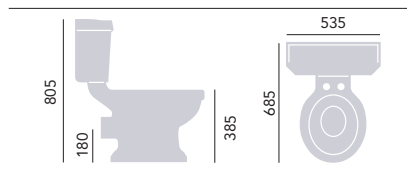

I Taphole Bidet PGRW03 £250

Close Coupled Standard Height WC & Cistern

WC PGRW00 £215
Cistern PGRW01F £200

Use with Heritage WC Seat. Cistern price includes fittings. Select your cistern lever from our range, see p83. Cistern offers 6/4 litre dual flush.