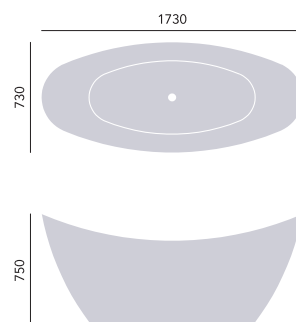

*Chrome clicker waste and overflow is included. Use with
THC15CI, see p107.*