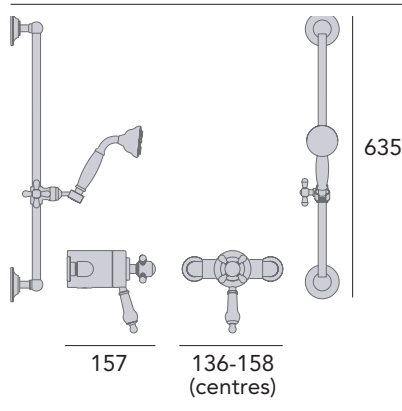

Working pressure range: Min: 0.2 Max: 5.0