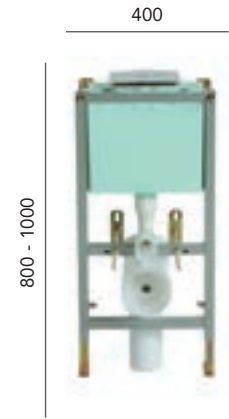

These frames make a Wall Hung WC easier to install. Frame depth 145 - 245mm. Cistern offers 6/4 litre dual flush.

Wall Hung Frame & Concealed Cistern
Top Access
Frame & Concealed Cistern, Steel CFC34 £320