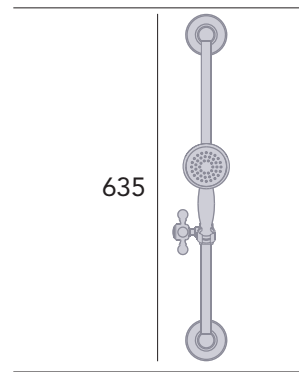

CREATE YOUR SHOWER

Choose an exposed shower valve from the left page.

Then select one of the handset and kits on this page to complete your shower.