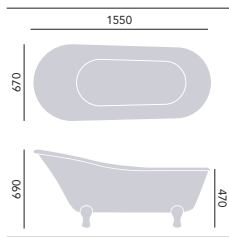

Height inc.feet 690mm
Weight 37kg
Overflow to waste 360mm
Water capacity 165ltr

1550 x 670mm with Chrome Feet
No taphole BGRFSW00 + BFGRC **£870**

Chrome clicker waste is included. Use with THC15CI, see p107. Use with freestanding bath taps only. Feet and bath codes are required. Cannot be fitted with a standard waste trap unless the waste is fitted below floor level or if the bath is positioned on a raised floor or plinth.

Baby Oban
Freestanding Acrylic Double Ended Roll Top Bath