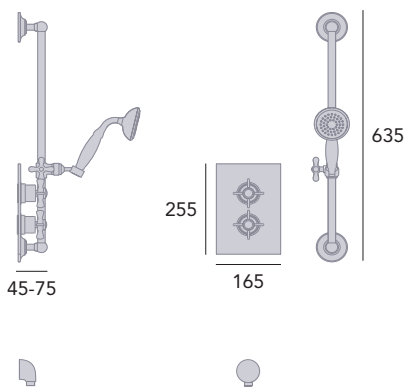

Working pressure range: Min. 0.2, Max. 5.0 Bar