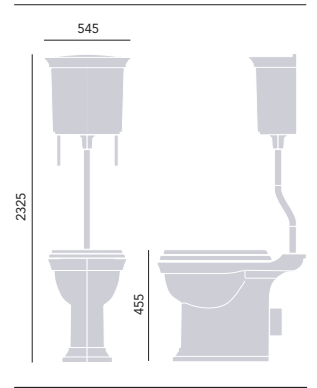

High/Low level Coupling Kit

Ceramic	CKHPW00	£85

Cistern price includes fittings. Cistern offers 6/4 litre dual flush. Flush pack includes brackets and chain pull. Shortening the flush pipe may affect the efficiency of the flush.