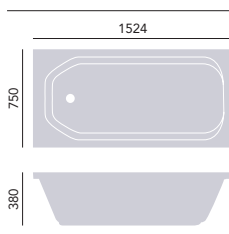

Acrylic Single Ended Fitted Bath

Internal length 1358mm
 Internal width 593mm
 Height 380mm
 Overflow to waste 310mm
 Water capacity 185ltr

1524 x 750mm Solid Skin
No taphole BBWI575S £430

The 1524mm (5ft) bath used to be a standard bath size and is useful if you are renovating an old property. Use with bath screen, see p106. Comes with adjustable feet.