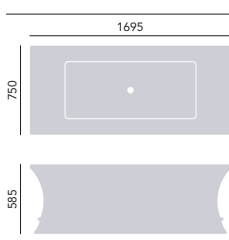

FREESTANDING ACRYLIC BATHS

Penrose Freestanding Acrylic Double Ended Bath

Height max 585mm
 Weight 60kg
 Overflow to waste 360mm
 Water capacity 190ltr

1695 x 750mm
No taphole BPRFSW00 **£1725**

For use with freestanding taps only. Chrome clicker waste and overflow is included. Cannot be fitted with a standard waste trap unless the waste is fitted below floor level, if the bath is positioned on a raised floor or plinth, or used with shallow trap THCI5CI, see p107.