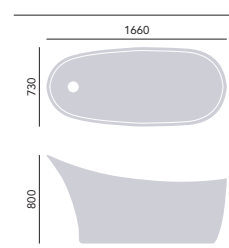

Lydford Freestanding Acrylic Single Ended Bath

Height max 800mm
Weight 48kg
Overflow to waste 415mm
Water capacity 210ltr

1660 x 730mm
No taphole   BLFFSW00   **£1699**

Chrome clicker waste and overflow is included. Cannot be fitted with a standard waste trap unless the waste is fitted below floor level or if the bath is positioned on a raised floor or plinth.