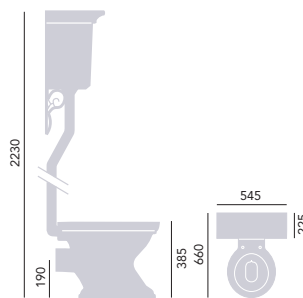

Cistern price includes fittings. Shortening the length of the flushpipe may affect the efficiency of the flush. Use with Heritage WC Seat. Flush pack includes brackets and chain pull. Cistern offers 6/4 litre dual flush.