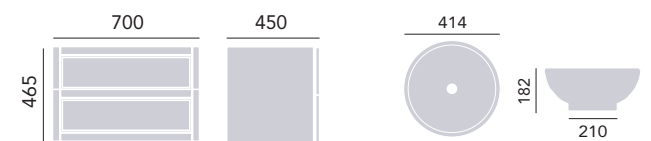

Worktops

Black	WTBLKWWHD	£95
White	WTWHIWWHD	£95
Oak	WTOAKWWHD	£95

Handle positions are not pre-drilled. Select a stylish handle from our on-trend range, see p132 - 133.

Handle positions are not pre-drilled. Select a stylish handle from our on-trend range, see p132 - 133.