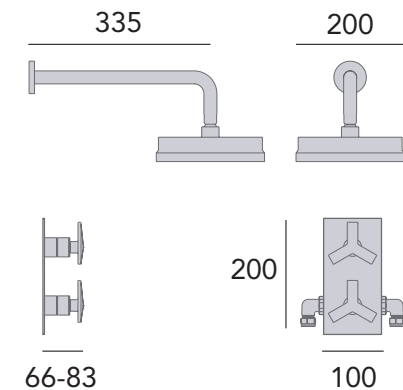

Working pressure range: Min. 0.2, Max. 5.0

Working pressure range: Min. 0.2, Max. 5.0

Working pressure range: Min. 0.2, Max. 5.0