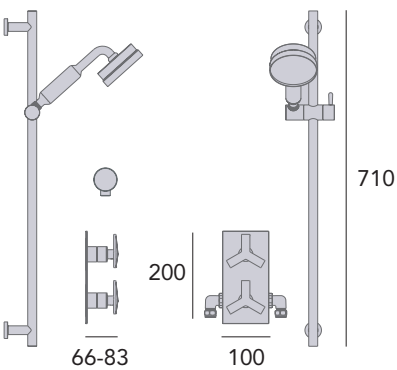

Working pressure range: Min. 0.2, Max. 5.0

Working pressure range: Min. 0.2, Max. 5.0

Working pressure range: Min. 0.2, Max. 5.0