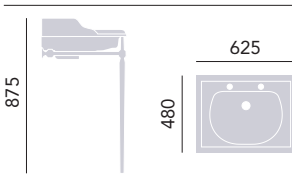

Use with a bottle trap, see p183.