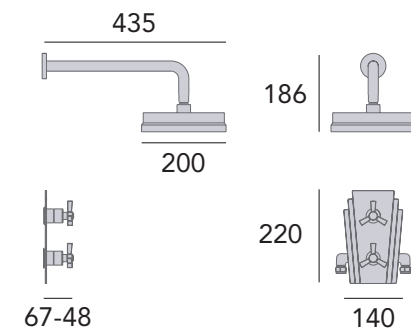

Working pressure range: Min: 0.2 Max: 5.0