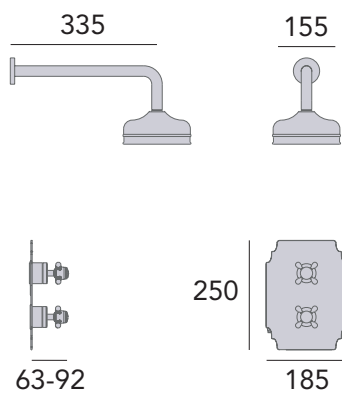

Working pressure range: Min: 0.2 Max: 5.0

Working pressure range: Min: 0.2 Max: 5.0