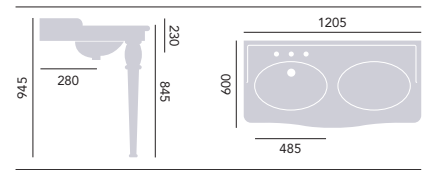

Use with bottle traps, see p183.