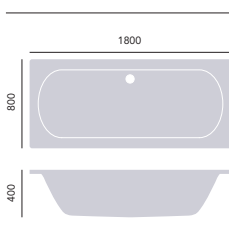

Internal length 1650mm
Internal width 625mm
Height 400mm
Overflow to waste 325mm
Water capacity 204ltr

1800 x 800mm Solid Skin
No taphole   BCLWI880D   **£640**

Please order panels separately, see p108 - 109. Use with bath screen, see p106. Comes with adjustable feet.

Claverton
Acrylic Double Ended Fitted Bath