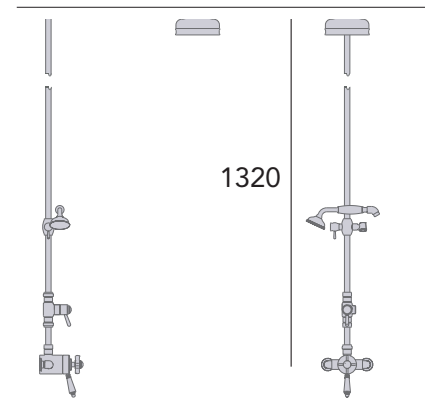

Working pressure range: Min: 0.2 Max: 5.0