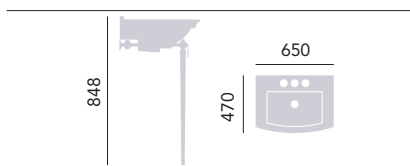

Use with a bottle trap, see p183

Use with a bottle trap, see p183

Use with a bottle trap, see p183