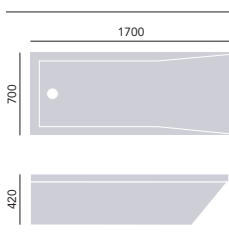

Internal length 1543mm
Internal width 500-585mm
Height 425mm
Overflow to waste 310mm
Water capacity 202ltr

1700 x 700mm Solid Skin
No taphole   BHPWI770S   **£485**

Please order panels separately, see p108 - 109. Use with bath screen, see p106. Comes with adjustable feet.

Blenhiem
Acrylic Double Ended Fitted Bath