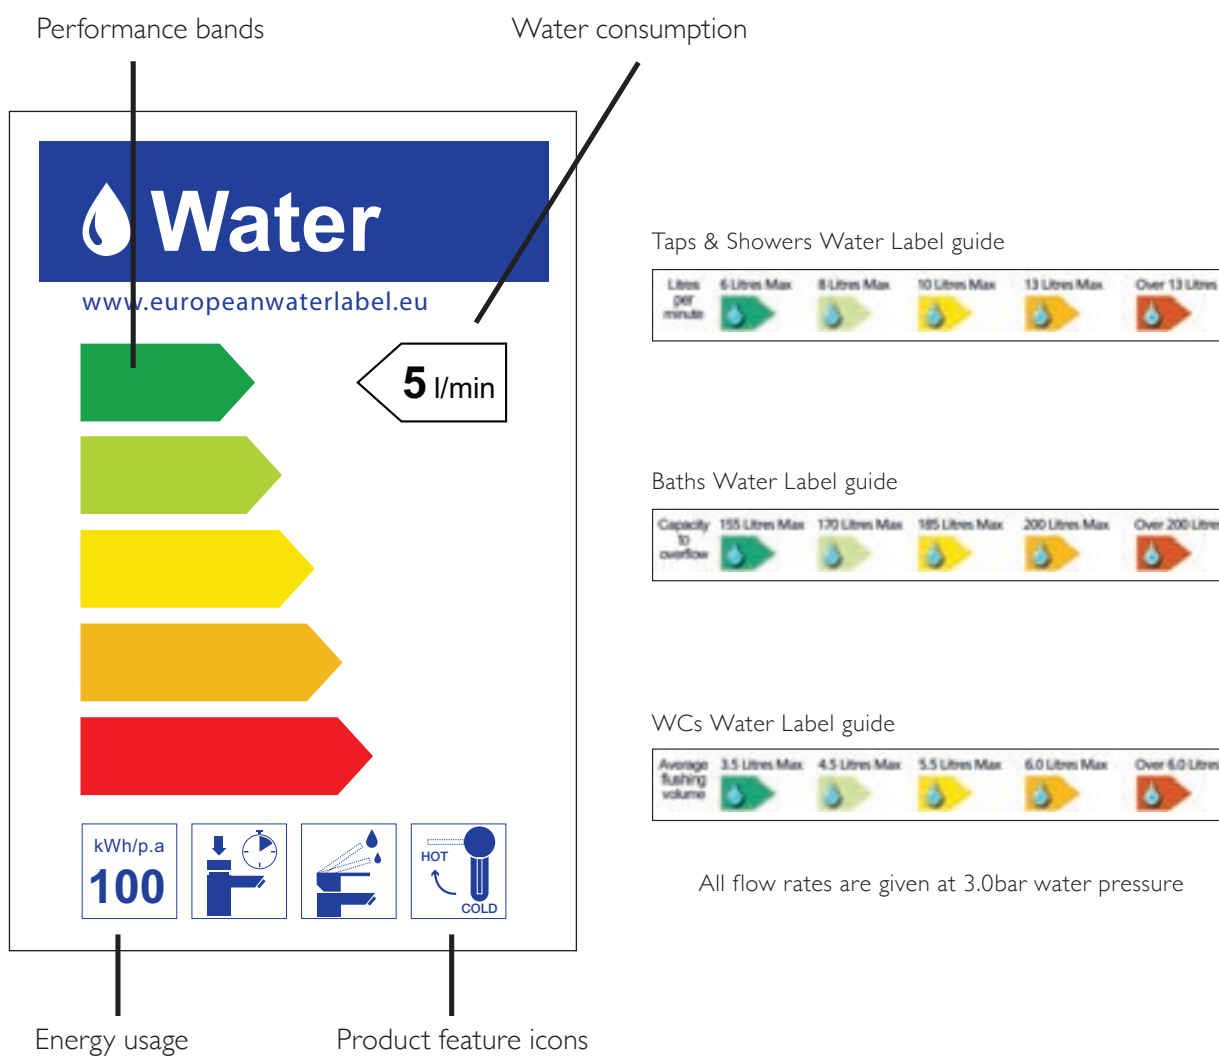

EXPLAINING WATER EFFICIENCY

There are over 60 million people living in the UK, using on average 150 litres of water per day for washing, cooking and drinking. Improvements in lifestyle and new technologies within the domestic environment mean we use 55% more water than we did 25 years ago, with half of this being used within the bathroom environment.

As climate change takes a greater hold on the environment we understand it is essential for us all to use water wisely. At Heritage we appreciate how important it is to save water and that's why we have designed selected products to optimise water usage in the bathroom.

You can now tell how much water a product uses in normal domestic conditions by looking for the Water Label. A green indicator flag shows that a product uses the least amount of water whereas a red flag indicates that a product uses more water; however this gives you a greater flow from your taps and showers for a faster filling basin or bath and more invigorating shower.

You can find a complete explanation of the European Water Label and how it works at: www.europeanwaterlabel.eu