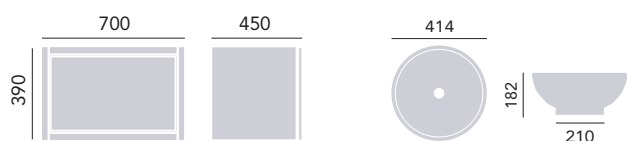

Worktops

Black	WTBLKWWHS	£70
White	WTWHIWWHS	£70
Oak	WTOAKWWHS	£70

Handle positions are not pre-drilled. Select a stylish handle from our on-trend range, see p132 - 133.

Handle positions are not pre-drilled. Select a stylish handle from our on-trend range, see p132 - 133.