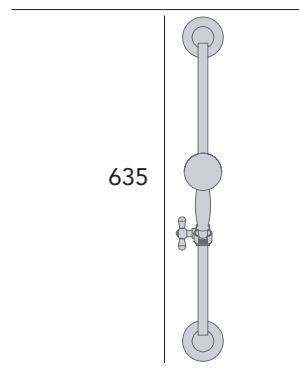

Premium Adjustable Riser Kit with Handset

Chrome	STC08	£165
Vintage Gold	STA08	£210

Deluxe Adjustable Riser Kit with Handset

Chrome	STC18	£215