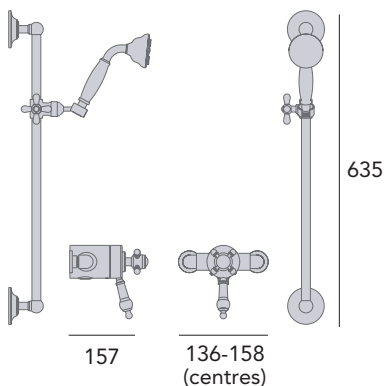

Working pressure range: Min: 0.2 Max: 5.0

Working pressure range: Min: 0.2 Max: 5.0