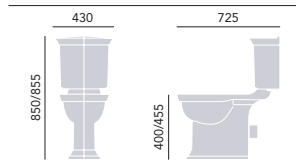

Use with a bottle trap, see p183

Use with a bottle trap, see p183

BLenheim

Close Coupled WC & Cistern

Comfort Height WC	PHPWC00	£260
Standard Height WC	PHPW00	£225
Cistern	PHPW01F	£200

Cistern price includes fittings and offers a single flush of 6 litres. Select your cistern lever from our range, see p83.