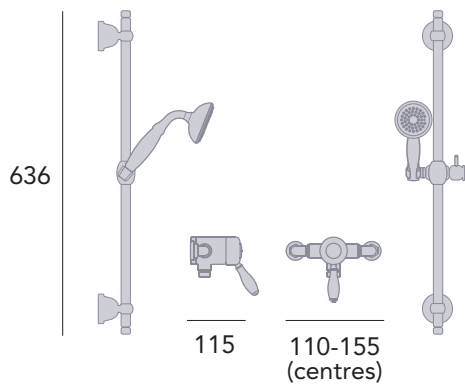

Working pressure range: Min. 0.1, Max. 5.0 Bar

Working pressure range: Min. 0.1, Max. 5.0 Bar