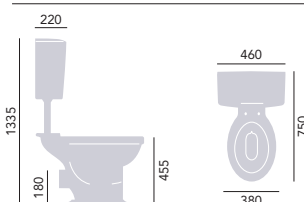

Comfort Height WC PVEWC00 **£275**
High Level Cistern PHPW02F **£290**

High Level Flush Pack

Chrome CC03 **£320**
Vintage Gold CA03 **£365**

High/Low Level Coupling Kit

Ceramic CKVEW00 **£70**

Cistern price includes fittings. Cistern offers 6/4 litre dual flush. Flush pack includes brackets and chain pull. Shortening the flush pipe may affect the efficiency of the flush.

Low Level WC & Cistern

Comfort Height WC PVEWC00 **£275**
Low Level Cistern PVEWC01LF **£215**

Low level Flush Pack

Chrome CC02 **£140**
Vintage Gold CA02 **£160**
Rose Gold CRG02 **£190**

High/Low Level Coupling Kit

Ceramic CKVEW00 **£70**

Use with Heritage WC seat. Cistern price includes fittings. Select your cistern lever from our range, see p83.

Acrylic Super Deep Single Ended Fitted Bath

Internal length 1536mm
Internal width 595mm
Height 430mm
Overflow to waste 375mm
Water capacity 225ltr