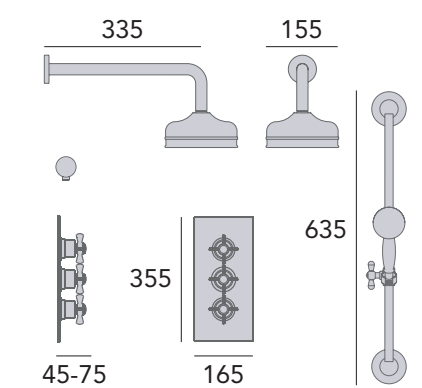

Working pressure range: Min. 0.2, Max. 5.0 Bar