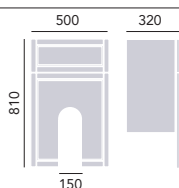

For use with concealed cistern CFC32 only. Compatible with any Heritage back to wall pan. Worktops and plinths sold separately.