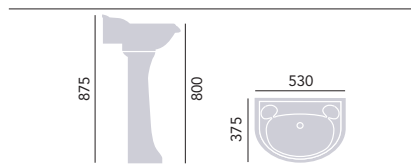

Hide pipe work with a pedestal or use Ornate Brackets, see p183.

This basin is wall mountable only (wall brackets supplied). Use with Short Nose Pillar Taps, such as Dawlish on p143. Use with a bottle trap, see p183.

Use with ornate brackets in chrome or vintage gold finishes see p183. Use with a bottle trap, see p183.