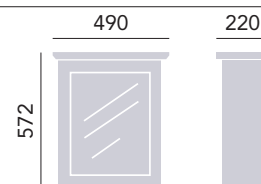

Handle positions are not pre-drilled. Select a stylish handle from our on-trend range, see p132 - 133. Removable shelf included.