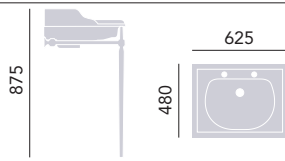

Use with a bottle trap, see p183.