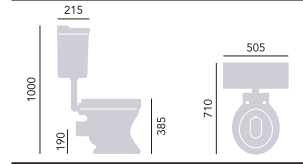

Low Level Flush Pack
Chrome CC00 £140
Vintage Gold CA00 £160
Rose Gold CRG00 £190

Use with Heritage WC Seat. Select your cistern lever from our range, see p83. Cistern offers 6/4 litre dual flush.