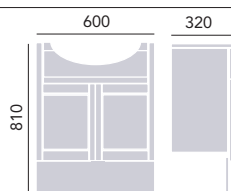

600mm Vanity Unit

Dove Grey	FFDGRVAN600	£440
Graphite	FFGRAVAN600	£440
Ivory Lace	FFIVLVAN600	£440

Unit is pre-cut to be compatible with Dorchester, Granley & Claverton semi-recessed basins. Removable shelf included. Handle positions are not pre-drilled. Select stylish handles from our on-trend range, p132 - 133. Worktops and plinths sold separately.