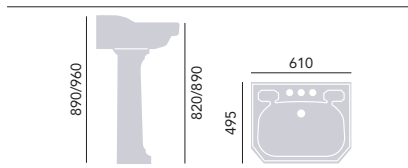

Use with Granley Pedestal to hide pipework or wall mount with brackets (not supplied).

Paint finish highlights the wood grain. Handle positions are not pre-drilled. Select stylish handles from our on-trend range, see p132 - 133. Removable shelf included. Measurements given include the basin.