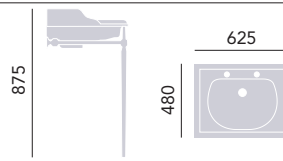

Use with a bottle trap, see p183.