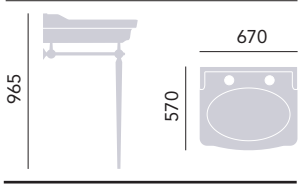

Glass Shelf

Height 8mm
Width 550mm
Depth 442mm

- Chrome WGABVIC £95
- Vintage Gold WGABVICVG £110

Use with a bottle trap, see p183

ABINGDON

Wynwood Washstand Standard

Chrome WSABWYN £480
 Vintage Gold WSABWYNVG £540