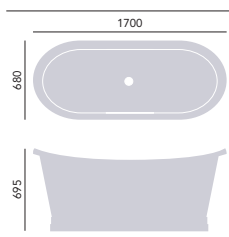

Essex
Cast Iron Single Ended Bath

Internal length 1580mm
Internal width 615mm
Height inc. feet 610mm
Weight 141kg
Overflow to waste 390mm
Water capacity 205ltr

1700 x 770mm

2 taphole
No taphole

Including Heritage Feet

Madeira
Cast Iron Double Ended Bath

Internal length 1620mm
Internal width 585mm
Height 695mm
Weight 194kg
Overflow to waste 390mm
Water capacity 215ltr

1700 x 695mm

No taphole

BRT76

£4500

**PICK YOUR
PERFECT SHADE**

From boutique boudoir to serene space, all our cast iron baths can be painted in your choice of colour.

FITTED CAST IRON BATHS

Fitted Cast Iron Bath

Sutherland

Internal length 1530mm
 Internal width 600mm
 Height 470mm
 Weight 125kg
 Overflow to waste 393mm
 Water capacity 220ltr