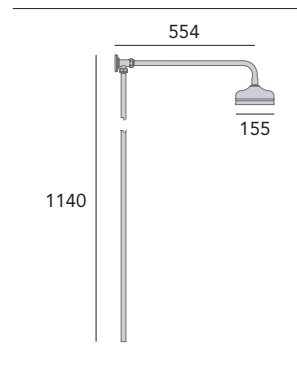

Large 6" shower head.

**CREATE YOUR
SHOWER**

Choose an exposed shower valve from the left page.

Then select a fixed riser kit from this page to complete your shower.