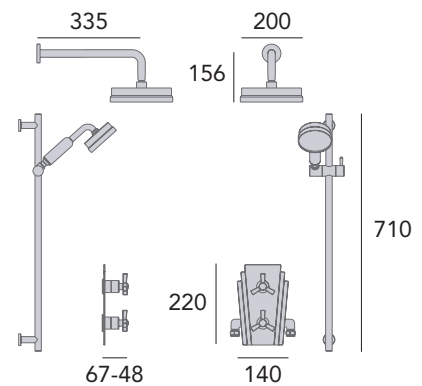

Working pressure range: Min: 0.2 Max: 5.0