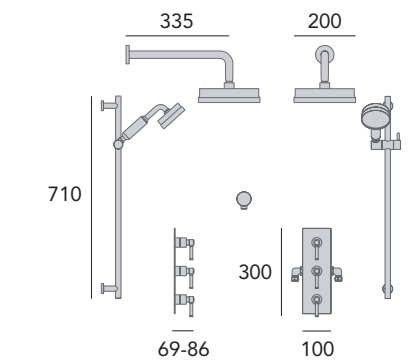

Working pressure range: Min: 0.1 Max 5.0

Working pressure range: Min: 0.1 Max 5.0

Working pressure range: Min: 0.1 Max 5.0