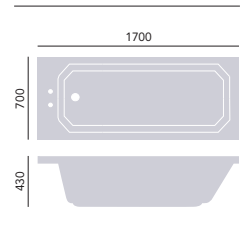

Close Coupled Standard Height WC & Landscape Cistern
WC PGRW00 **£215**
Landscape Cistern PGDW01F **£190**

Close Coupled Comfort Height WC & Cistern
Comfort Height WC PGRWC00 **£250**
Portrait Cistern PGDW02F **£215**
Landscape Cistern PGDW01F **£190**

Internal length 1470mm
Internal width 540mm
Height 430mm
Overflow to waste 285mm
Water capacity 200ltr
1700 x 700mm Solid Skin
2 taphole BGDW1770S **£485**

Please order panels separately, see p108 - 109. Use with bath screen, see p106. Comes with adjustable feet.