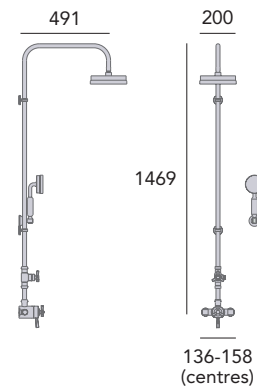

Working pressure range: Min: 0.2 Max: 5.0

Working pressure range: Min: 0.2 Max: 5.0