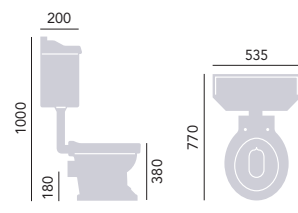

Low Level Flush Pack

Chrome CC00 £140
Vintage Gold CA00 £160
Rose Gold CRG00 £190

Use with Heritage WC Seat. Cistern price includes fittings. Select your cistern lever from our range, see p83. Cistern offers 6/4 litre dual flush.