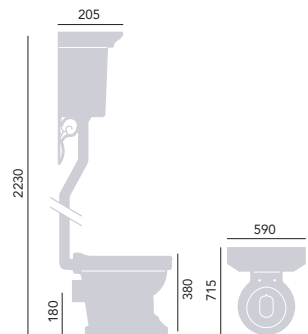

Low Level Flush Pack

Chrome CC00 £140
Vintage Gold CA00 £160
Rose Gold CRG00 £190

Use with Heritage WC Seat. Cistern price includes fittings. Select your cistern lever from our range, see p83. Cistern offers 6/4 litre dual flush.

High Level WC & Cistern

WC PGRW0L £235
High Level Cistern PGRW02F £300

High Level Flush Pack

Chrome CC01 £320
Vintage Gold CA01 £365

Prices include fittings. Shortening the length of the flushpipe may affect the efficiency of the flush. Flush pack includes brackets. Use with Heritage WC Seat. Cistern offers 6/4 litre dual flush.