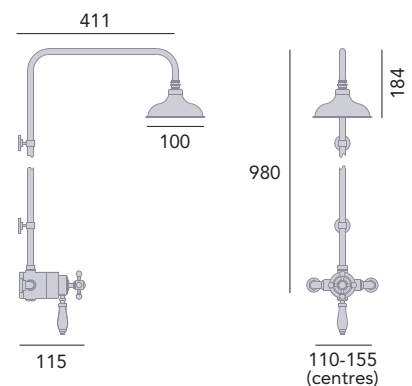

Working pressure range: Min. 0.1, Max. 5.0 Bar

Working pressure range: Min. 0.1, Max. 5.0 Bar