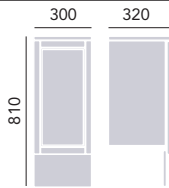

Handle positions are not pre-drilled. Select a stylish handle from our on-trend range, p132 - 133. Door supplied loose so can be fitted to open right or left. Worktops and plinths sold separately.