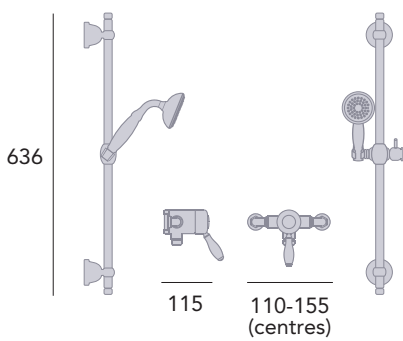

Working pressure range: Min. 0.1, Max. 5.0 Bar

Working pressure range: Min. 0.1, Max. 5.0 Bar