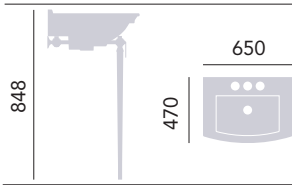

Glass Shelf

Height 8mm
Width 550mm
Depth 380mm

- Chrome WGABBLE £95
- Vintage Gold WGABBLEVG £110
- Rose Gold WGABBLERG £140

Use with a bottle trap, see p183

Claverton Washstand

- Chrome WSABCLA £485
- Vintage Gold WSABCLAVG £540