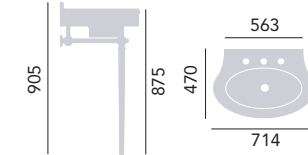

Washstand Vintage Gold

Washstand	WSABCLAVG	£540
Glass Shelf	WGABCLAVG	£110

Use with a bottle trap, see p183. Please note the towel rails are not suitable for use with the Claverton washstand.