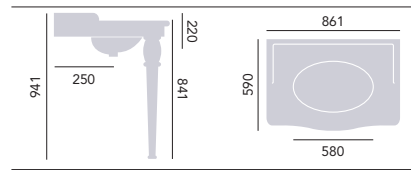

VICTORIA

Standard Basin & Pedestal

3 Taphole Basin PVEW063 £300
Pedestal PVEW10 £175

Single Console Basin & Legs

3 Taphole Basin PVEW463 £620
Console Basin Legs PVEW09L £195

Use with bottle traps, see p183.