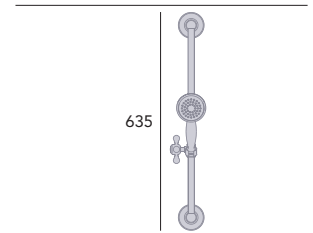

Chrome STCI8 £215

710

Large 4" handset.

Premium Adjustable Riser Kit with Handset

Chrome STC08 £165
Vintage Gold STA08 £210

635

Adjustable Riser Kit with Handset

Chrome STC04 £125
Vintage Gold STA04 £170