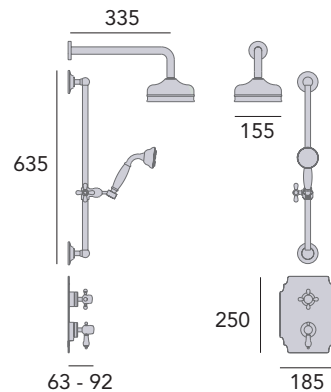

Working pressure range: Min: 0.2 Max: 5.0

Working pressure range: Min 0.2 Bar, Max 5.0 Bar