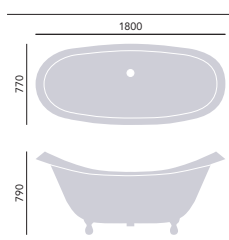

Devon
Cast Iron Double Ended Bath

Internal length 1645mm
Internal width 610mm
Height inc. feet 790mm
Weight 144kg
Overflow to waste 367mm
Water capacity 200ltr (BRT40)
& 200ltr (BRT44)

1800 x 770mm

2 taphole
No taphole

Including Devon Feet

Cast Iron
Chrome

+BRT41
+BRT43

BRT40
BRT44

£2545
£2650

Price includes bath and feet. Use with Devon Bath Feet only. 2 taphole bath with Devon Feet shown here. For waste options, choose from THC21 or THC16 with THC15CI, all on p107.