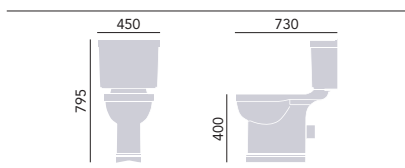

Use with a bottle trap, see p183

Use with a bottle trap, see p183

Use with a bottle trap, see p183

WYNWOOD

Close Coupled Comfort Height WC & Cistern
 WC PWYWC00 £275
 Cistern PWYW01F £210

Close Coupled Standard Height WC & Cistern
 WC PWYW00 £240
 Cistern PWYW01F £210