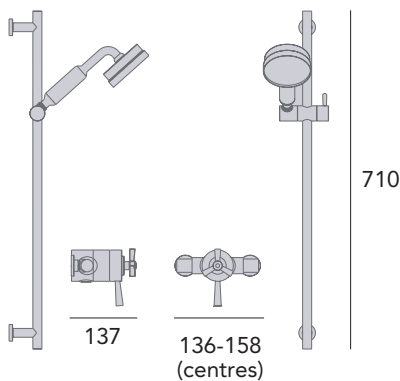

Working pressure range: Min: 0.2 Max: 5.0

Working pressure range: Min: 0.2 Max: 5.0