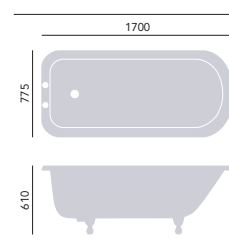

Essex
Cast Iron Single Ended Bath

Internal length 1580mm
Internal width 615mm
Height inc. feet 610mm
Weight 141kg
Overflow to waste 390mm
Water capacity 205ltr

1700 x 770mm

2 taphole
No taphole

Including Heritage Feet

Cast Iron +BRT02
Chrome +BRT12

Including Imperial Feet

Cast Iron +BRT22
Chrome +BRT24

BRT20
BRT00

£1535
£1605

£1670
£1775

Price includes bath and feet. Essex 2 taphole bath with Imperial Feet shown here. See page 101 for additional feet options. For waste options, choose from THC21 or THC16 with THC15CI, all on p107.

Madeira
Cast Iron Double Ended Bath

Internal length 1620mm
Internal width 585mm
Height 695mm
Weight 194kg
Overflow to waste 390mm
Water capacity 215ltr

1700 x 695mm

No taphole

BRT76

£4500

**PICK YOUR
PERFECT SHADE**