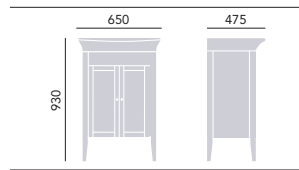

Paint finish highlights the wood grain. Handle positions are not pre-drilled. Select stylish handles from our on-trend range, see p132 - 133. Removable shelf included. Measurements given include the basin.

Use with a bottle trap, see p183.