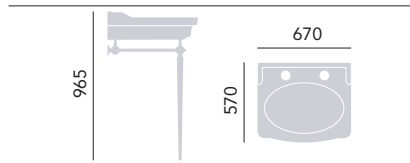

Double Console Basin & Legs

3 Taphole Basin PVEW483 £850
Console Basin Legs PVEW09L £195

Use with bottle traps, see p183.

Standard Basin & Abingdon Washstand

3 Taphole Basin PVEW063 £300

Washstand Chrome

Washstand WSABVIC £480
Glass Shelf WGABVIC £95
Towel Rail WTABUNI £90