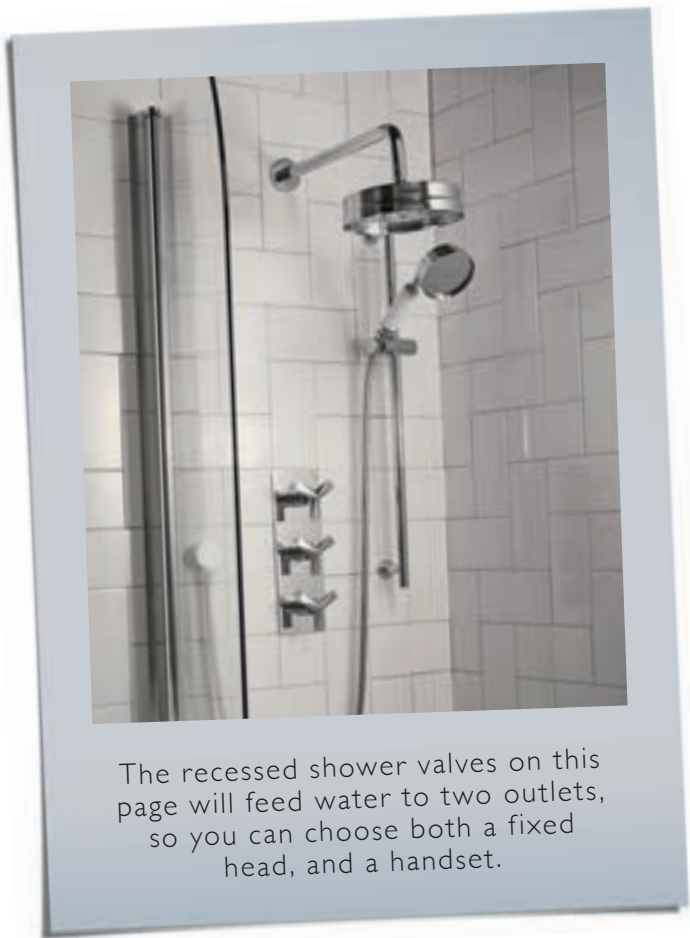

635

CHOOSE YOUR OWN: VALVES FOR TWO OUTLET RECESSED SHOWERS

Dawlish Recessed Thermostatic Shower Valve with Twin Stopcocks

Chrome SDC05 £510
Vintage Gold SDA05 £565

Valve will fit in a 35mm cavity space.
Hose outlet included. Ceramic Disc.