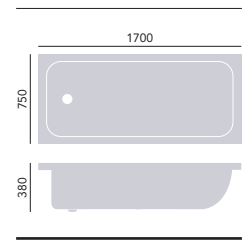

**Wynwood
Acrylic Single Ended Fitted Bath**

Internal length 1489mm
Internal width 572mm
Height 380mm
Overflow to waste 335mm
Water capacity 205ltr

**1700 x 750mm Solid Skin
2 taphole**   **BWYW1775S**   **£550**

Please order panels separately, see p108 - 109. Use with bath screen, see p106. Comes with adjustable feet.