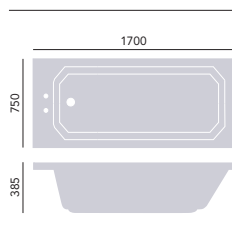

Acrylic Single Ended Fitted Bath

Internal length 1449mm
Internal width 562mm
Height 385mm
Overflow to waste 300mm
Water capacity 205ltr

1700 x 750mm Solid Skin
2 taphole BGRW1775S £550

Please order panels separately, see p108 - 109. Use with bath screen, see p106. Comes with adjustable feet.