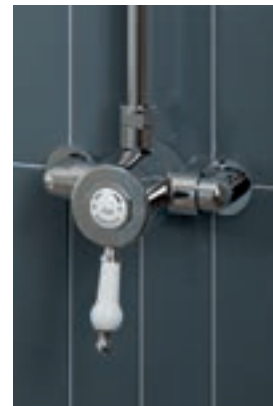

Exposed Valve