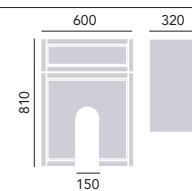

For use with concealed cistern CFC32 only. Compatible with any Heritage back to wall pan. Worktops and plinths sold separately.