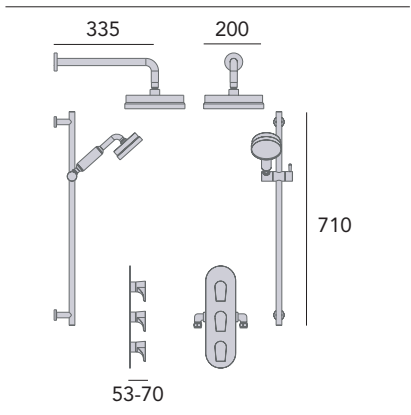

LYMINGTON LACE GOLD SHOWER

**Recessed Shower Valve with Lace Gold Handles,
Deluxe Fixed Head and Flexible Riser Kit**

Extra large 8" shower rose.
Deluxe 4" handset.
Hose outlet included.
Ceramic disc.
Valve will fit in a 35mm cavity space.

Lace Gold Inlay SLYCGDUAL01 £900

Working pressure range: Min: 0.2 Max: 5.0