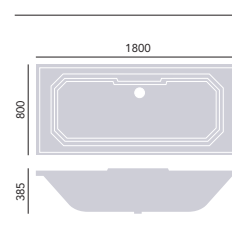

Granley
Acrylic Double Ended Fitted Bath

Internal length 1645mm
Internal width 650mm
Height 385mm
Overflow to waste 280mm
Water capacity 225ltr

1800 x 800mm Solid Skin
2 taphole BGRWI880D **£650**

Please order panels separately, see p108 - 109. Use with bath screen, see p106. Comes with adjustable feet.