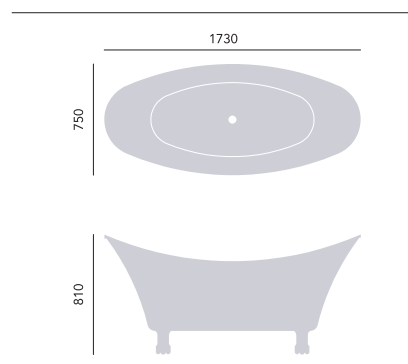

Each bath is individually finished with real metallic leaf and coated with a high gloss acrylic surface. Chrome clicker waste and overflow is included. Use with THC15C, see p107.