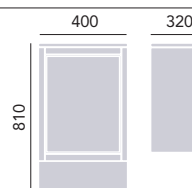

400mm Base Unit

Dove Grey	FFDGRBU400	£325
Graphite	FFGRABU400	£325
Ivory Lace	FFIVLBU400	£325