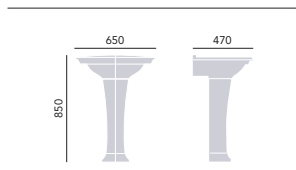

Paint finish highlights the wood grain. Handle positions are not pre-drilled. Select stylish handles from our on-trend range, see p132 - 133. Removable shelf included. Measurements given include the basin.

Use with a bottle trap, see p183.