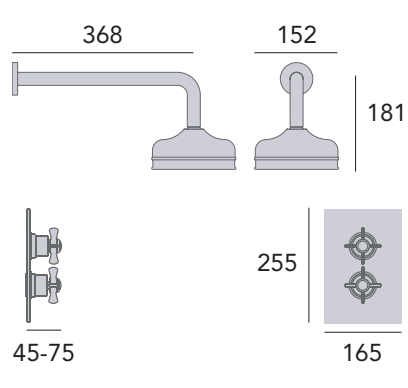

Working pressure range: Min. 0.2, Max. 5.0 Bar