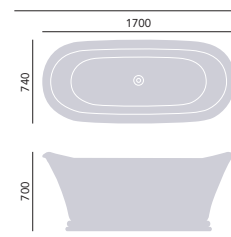

Orford
Freestanding Acrylic Double Ended Slipper Bath

Height max 700mm
Weight 60kg
Overflow to waste 370mm
Water capacity 190ltr

1700 x 740mm

No taphole   BORFSW00   **£1850**

Chrome clicker waste and overflow is included. Use with freestanding bath taps only. Cannot be fitted with a standard waste trap unless the waste is fitted below floor level, if the bath is positioned on a raised floor or plinth, or used with shallow trap THCI5CI, see p107.