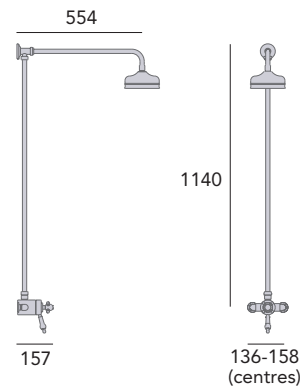

Working pressure range: Min: 0.2 Max: 5.0

Working pressure range: Min: 0.2 Max: 5.0