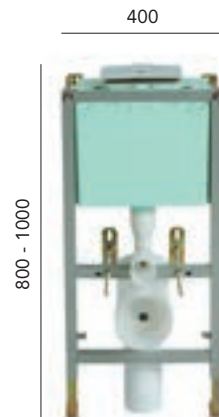

Use with Heritage WC seat. Shown with Heritage cistern lever. Cistern price includes fittings. Select your cistern lever from our range, see p83. Cistern offers 6/4 litre dual flush.

Use with Heritage WC seat. Cistern price includes dual flush with chrome push button and fittings.

Use with Heritage WC seat. Cistern price includes dual flush chrome push button and fittings.

Wall Hung WC

WC	PDWW00	£285

Wall Hung Frame & Concealed Cistern Front Access

Frame & Concealed Cistern, Steel	CFC33	£320

Wall Hung Frame & Concealed Cistern Top Access

Frame & Concealed Cistern, Steel	CFC34	£320