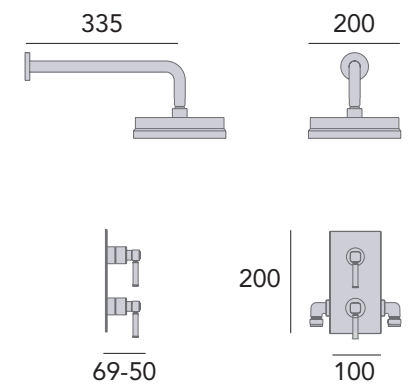

Working pressure range: Min: 0.1 Max 5.0

Working pressure range: Min: 0.1 Max 5.0

Working pressure range: Min: 0.1 Max 5.0