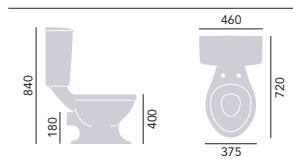

Standard Height WC & Cistern

WC PVEWS00 **£245**
Cistern PVEWC01F **£210**

Use with Heritage WC seat. Cistern price includes fittings. Select your cistern lever from our range, see p83.