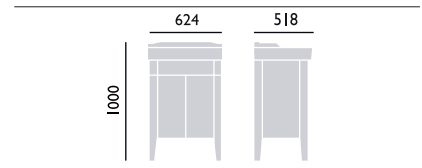

Use with Granley Pedestal to hide pipework or wall mount with brackets (not supplied).

Paint finish highlights the wood grain. Handle positions are not pre-drilled. Select stylish handles from our on-trend range, see p132 - 133. Removable shelf included. Measurements given include the basin.