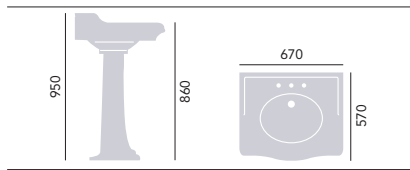

Single Console Basin & Legs

3 Taphole Basin PVEW463 £620
Console Basin Legs PVEW09L £195