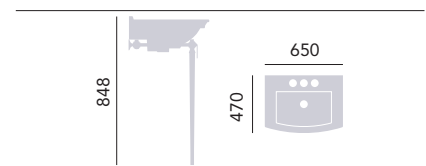

Use with a bottle trap, see p183

Use with a bottle trap, see p183

Use with a bottle trap, see p183