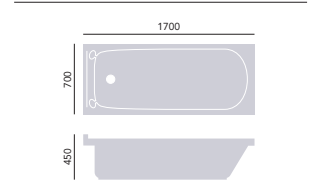

Acrylic Single Ended Fitted Bath

Internal length 1510mm
Internal width 574mm
Height 385mm
Overflow to waste 315mm
Water capacity 200ltr
1700 x 700mm Solid Skin
2 taphole BDW1770S £485

Bath has two plain soap dishes and plain internal rim. Please order panels separately, see p108 - 109. Use with bath screen, see p106. Comes with adjustable feet.