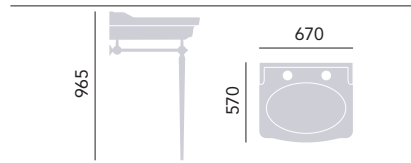

Use with a bottle trap, see p183