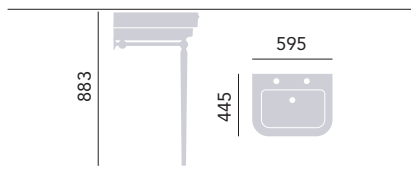

Use with a bottle trap, see p183