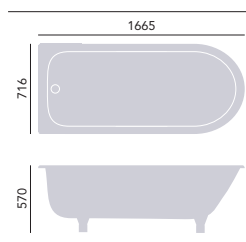

Tilbury
Corner Freestanding Acrylic Bath

Height inc. feet 570mm
Weight 41kg
Overflow to waste 356mm
Water capacity 185ltr

Left Hand

No taphole BTIFSW00L + BTIFC **£960**
in White

Right Hand

No taphole BTIFSW00R + BTIFC **£960**
in White