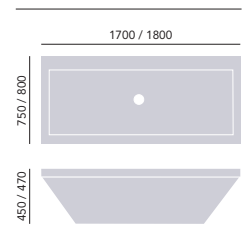

BLenheim

Close Coupled WC & Cistern

Comfort Height WC	PHPWC00	£260
Standard Height WC	PHPW00	£225
Cistern	PHPW01F	£200

Cistern price includes fittings and offers a single flush of 6 litres. Select your cistern lever from our range, see p83.

Low-Level WC & Cistern

Comfort Height WC	PHPWC00	£260
Standard Height WC	PHPW00	£225
Low-level Cistern	PHPW01LF	£215

Low level Flush Pack

Chrome	CC02	£140
Vintage Gold	CA02	£160
Rose Gold	CRG02	£190

High/Low level Coupling Kit

Ceramic	CKHPW00	£85

Cistern price includes fittings and offers a single flush of 6 litres. Select your cistern lever from our range, see p83.

High Level WC & Cistern

Comfort Height WC	PHPWC00	£260
Standard Height WC	PHPW00	£225
High Level Cistern	PHPW02F	£290

High level Flush Pack

Chrome	CC03	£320
Vintage Gold	CA03	£365

High/Low level Coupling Kit

Ceramic	CKHPW00	£85

Cistern price includes fittings. Cistern offers 6/4 litre dual flush. Flush pack includes brackets and chain pull. Shortening the flush pipe may affect the efficiency of the flush.

Acrylic Single Ended Fitted Bath

Internal length 1543mm
Internal width 500-585mm
Height 425mm
Overflow to waste 310mm
Water capacity 202ltr

1700 x 700mm Solid Skin
No taphole BHPWI770S £485

Please order panels separately, see p108 - 109. Use with bath screen, see p106. Comes with adjustable feet.

Acrylic Double Ended Fitted Bath

Internal length 1591mm
Internal width 600mm
Height 450mm
Overflow to waste 370mm
Water capacity 200ltr

1700 x 750mm Solid Skin
No taphole BHPWI775D £590

Internal length 1695mm
Internal width 640mm
Height 470mm
Overflow to waste 375mm
Water capacity 220ltr

1800 x 800mm Solid Skin
No taphole BHPWI880D £645

Use with a bottle trap, see p183. Please note the towel rails are not suitable for use with the Claverton washstand.