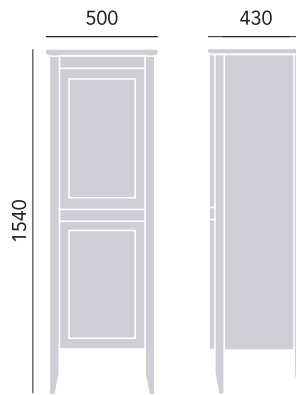

Paint finish highlights the wood grain. Handle positions are not pre-drilled. Select stylish handles from our on-trend range, see p132 - 133. Removable shelf included.