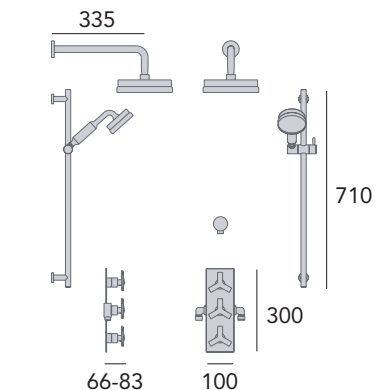

Working pressure range: Min. 0.2, Max. 5.0

Working pressure range: Min. 0.2, Max. 5.0

Working pressure range: Min. 0.2, Max. 5.0