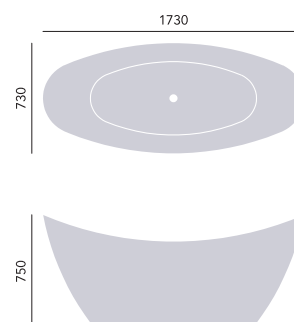

**Wenlock Marble Effect
Freestanding Acrylic Double Ended Bath**

Height max 750mm
Weight 58kg
Overflow to waste 360mm
Water capacity 200ltr

As this bath is hand finished colour and pattern may vary.

BWENFS00MBL **£2500**