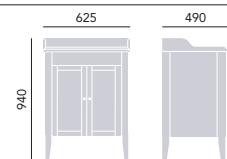

Freestanding Dorchester Square Vanity Unit
2 Taphole Basin PVEW05F £315
3 Taphole Basin PVEW053F £315
Vanity Unit
White Ash KWA34 £800
Graphite KGR34 £800
Dove Grey KDG34 £800
Oyster KOY34 £800