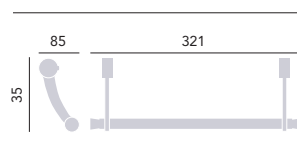

Chrome WGABWYN8 £110
 Vintage Gold WGABWYN8VG £130

Glass Shelf

Use with a bottle trap, see p183

Washstand Towel Rail

Height 35mm
 Width 321mm
 Depth 85mm

Chrome WTABUNI £90
 Vintage Gold WTABUNIVG £110
 Rose Gold WTABUNIRG £110