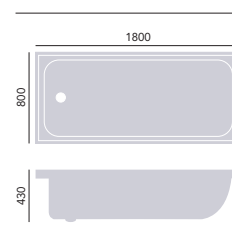

Victoria
Acrylic Super Deep Single Ended Fitted Bath

Internal length 1536mm
Internal width 595mm
Height 430mm
Overflow to waste 375mm
Water capacity 225ltr

1800 x 800mm Solid Skin
2 taphole BVEWI880S **£670**

Please order panels separately, see p108 - 109. Use with bath screen, see p106. Comes with adjustable feet.