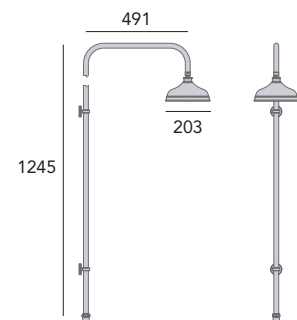

Deluxe Fixed Riser Kit with Head

Chrome STC17 £360
Vintage Gold STA17 £450

Extra large 8" shower head.