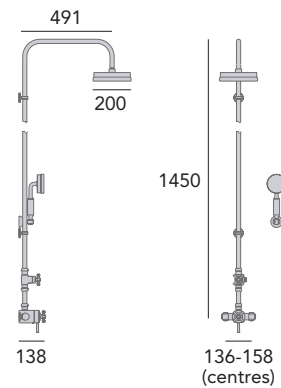

Working pressure range: Min: 0.2 Max: 5.0

All prices are recommended retail price and include VAT at 20%