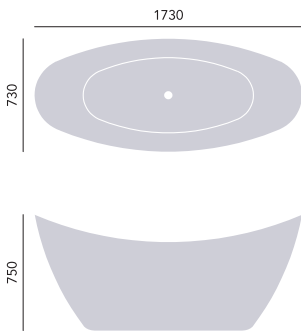

Gold Effect