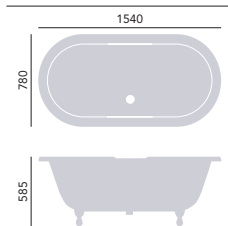

Price includes bath and feet. No taphole bath with Imperial Feet shown. For waste options, choose from THC21 or THC16 with THC15CI, all on p107.