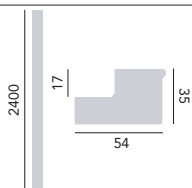

Handle positions are not pre-drilled. Select a stylish handles from our on-trend range, p132 - 133. Door supplied loose so can be fitted to open right or left. Removable shelf included.

2400mm Cornice

Dove Grey	FFDGRCOR	£110
Graphite	FFGRACOR	£110
Ivory Lace	FFIVLCOR	£110