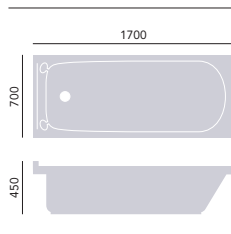

Dorchester
Acrylic Single Ended Fitted Bath

Internal length 1514mm
Internal width 567mm
Height 450mm
Overflow to waste 315mm
Water capacity 200ltr

1700 x 700mm Solid Skin
2 taphole BRHW1770S **£485**

Please order panels separately, see p108 - 109. Use with bath screen, see p106. Comes with adjustable feet.