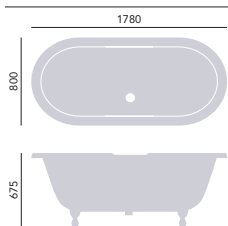

Price includes bath and feet. No taphole bath with Grand Imperial Feet shown. For waste options, choose from THC21 or THC16 with THC15CI, all on p107.