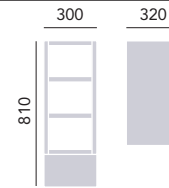

Worktops and plinths sold separately.