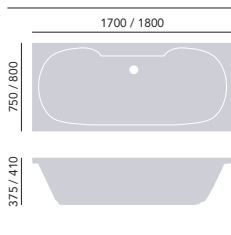

Dorchester
Acrylic Double Ended Fitted Bath

Internal length 1540mm
Internal width 559mm
Height 375mm
Overflow to waste 290mm
Water capacity 205ltr

1700 x 750mm Solid Skin
2 taphole BDWI775D **£585**

Please order panels separately, see p108 - 109. Use with bath screen, see p106. Comes with adjustable feet.