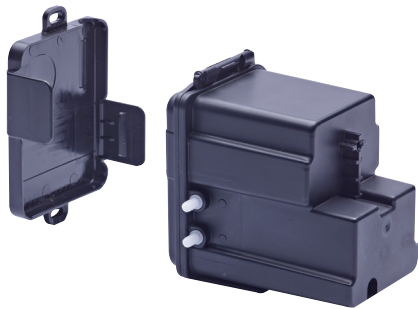

Instinct Contactless Remote Sensor Kit (Pneumatic Concealed Cisterns)

Power Source – Powered by 4 x AA batteries (lasts about one year)
Dimensions – 104(h) x 73(w) x 97(d) mm

INST13014		£157.00