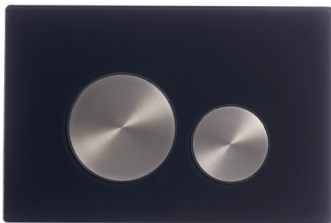

Flush Plates

Kiso Dual Flush Plates

new

Flush – Dual
Dimensions –
137(h) x 210(w) x 12(d) mm

INST13021 Black £55.00

Flush – Dual
Dimensions –
137(h) x 210(w) x 12(d) mm

INST13012 Chrome £55.00

Flush – Dual
Dimensions –
137(h) x 210(w) x 12(d) mm

INST13037 Brushed Brass £125.00

Instinct Glass Dual Flush Plate (Copper Nickel Buttons)

Flush – Dual
Dimensions –
137(h) x 210(w) x 12(d) mm

INST13030 Black Glass £139.00

Hemsworth Dual Flush Plate

Flush – Dual
Dimensions –
137(h) x 210(w) x 18(d) mm

INST13017 Chrome £62.00

Espada Dual Flush Plate

Flush – Dual
Dimensions –
142(h) x 210(w) x 16(d) mm

INST13004 Chrome £55.00

Nuance Dual Flush Plate in Chrome

Kiso Dual Flush Plate in Brushed Brass

Flush Plates Compatibility