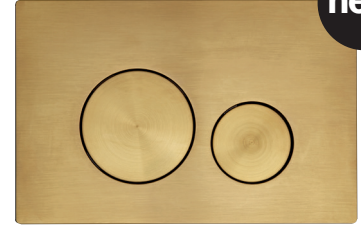

Flush – Dual
Dimensions –
137(h) x 210(w) x 12(d) mm

INST13010 Chrome £55.00

Flush – Dual
Dimensions –
137(h) x 210(w) x 12(d) mm

INST13020 Matt Black £55.00

Flush – Dual
Dimensions –
137(h) x 210(w) x 12(d) mm

INST13019 Stainless Steel £131.00

Nuance Dual Flush Plate in Matt Black

Flush Plates Compatibility

All are suitable with the cisterns on page 121 except where shown or require allowance for maintenance access.

Flush Plates

Kiso Dual Flush Plates

new

Flush – Dual
Dimensions –
137(h) x 210(w) x 12(d) mm

INST13021 Black £55.00

Flush – Dual
Dimensions –
137(h) x 210(w) x 12(d) mm

INST13012 Chrome £55.00

Flush – Dual
Dimensions –
137(h) x 210(w) x 12(d) mm