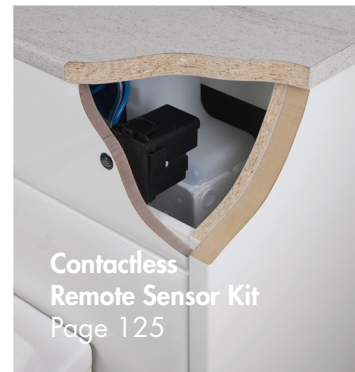

Kiso Flush Buttons
Page 124