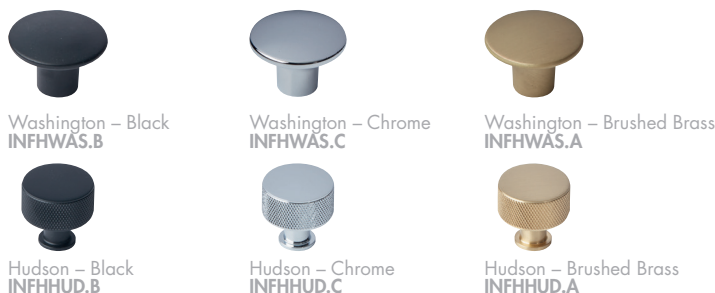

Matt Dark Grey INST0413318 Matt Linen White INST0413316 Matt Mineral Blue INST0413319 Matt Pebble Grey INST0413317

Soft Close Toilet Seat + Cover

Dimensions – 57(h) x 375(w) x 430(d) mm
Compatibility – Toilet seat and covers compatible with Hemsworth pans, please see pages 66-69

INST0413318	Matt Dark Grey	£185.00
INST0413316	Matt Linen White	£185.00
INST0413319	Matt Mineral Blue	£185.00
INST0413317	Matt Pebble Grey	£185.00

Knob Options (Additional Charge)

These can be purchased separately. Individual units supplied at prices shown.
Dimensions –
20(h) x 30(w) x 30(d) mm (Washington Knobs)
25(h) x 30(w) x 30(d) mm (Hudson Knobs)

Washington Knobs			Hudson Knobs		
INFHWAS.B	Black	£13.00	new INFHHUD.B	Black	£34.00
INFHWAS.C	Chrome	£13.00	new INFHHUD.C	Chrome	£34.00
new INFHWAS.A	Brushed Brass	£13.00	new INFHHUD.A	Brushed Brass	£34.00