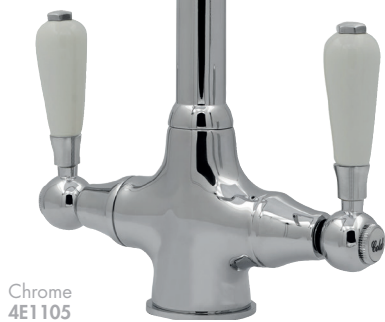

Antique Brass
4E1437CO

Antiquity

Guarantees

10 Years
on Kitchen Taps

Copper
4E1460

Chrome
4E1105

Antiquity Twin Lever Mono Kitchen Mixer (Ceramic Levers)

Finish – Chrome, Brushed Steel, Antique Brass, Copper
 Styling – Traditional design
 Handles – Ceramic
 Fixings – No tools fixing and support bracket
 Dimensions – 253(h) x 50(w) x 250(d) mm