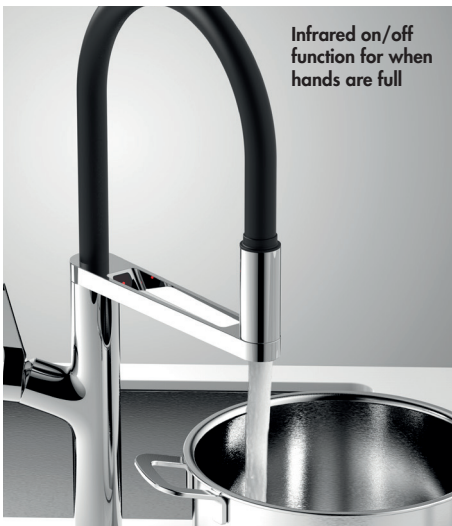

Design – Modern slimline design

Fixings – No tools fixing and support bracket

Dimensions – 496(h) x 50(w) x 266(d) mm

Flow Rate – 3.1 l/min

| | | |
|----------|---------------------------------|---------|
| 4E1412 | Chrome with Black Spout | £229.00 |
| 4E1423CO | Brushed Nickel with Black Spout | £251.00 |
| 4E1424CO | White with Grey Spout | £270.00 |
| 4E1425CO | Black with Black Spout | £270.00 |

White with Grey Spout
4E1424CO

Ios Chef

Guarantees

12 Years
on Iso Chef Kitchen Taps

new

Infrared on/off function for when hands are full

Ios Chef Infrared Single Lever Mono Kitchen Mixer

Finish – Chrome
Styling – Modern slimline design
Fixings – No tools fixing and support bracket
Outlet – Dual spray outlet
Dimensions – 501(h) x 103(w) x 290(d) mm