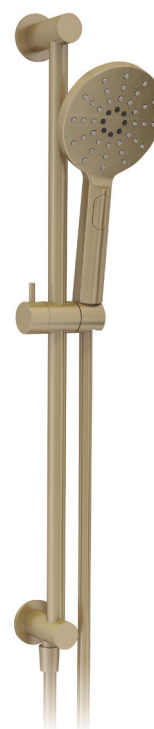

## Integrated Wall Elbow Slide Rail Kit, Multifunction Handset + Smooth Hose

D

Chrome  
INS37085

D

Matt Black  
INS37086

D

Brushed Brass  
INS37087

#### Integrated Wall Elbow Slide Rail Kit, Multifunction Handset + Smooth Hose

<b>new</b> INS37085	Chrome	£149.00
<b>new</b> INS37086	Matt Black	£194.00
<b>new</b> INS37087	Brushed Brass	£194.00

**Guarantees**