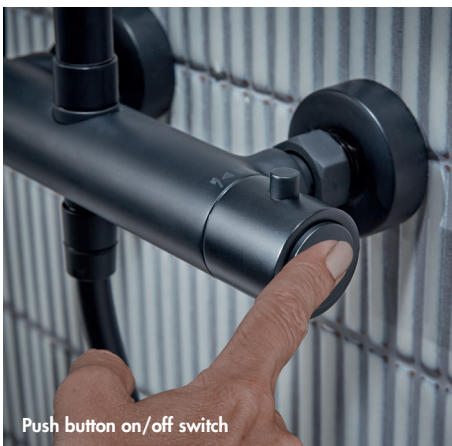

Matt Black
INSIO3038

Multi function handset

Push button on/off switch