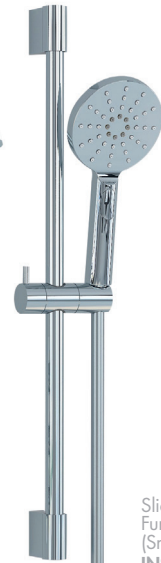

Chrome		
INS37055	Twin Outlet Valve	£267.00
INS37082	Slide Rail Kit, Multi Function Handset (Smooth Hose)	£60.00
INS37018	Round Wall Arm + 200mm ABS Shower Head	£60.00
INS37019	Round Wall Elbow	£17.00
INS37112	Keros Pack 2	Total £404.00
Matt Black		
INS37059	Twin Outlet Valve	£294.00
INS37083	Slide Rail Kit, Multi Function Handset (Smooth Hose)	£103.00
INS37107	Slimline Round 200mm Shower Head + Ceiling Arm	£85.00
INS37078	Round Wall Elbow	£24.00
INS37113	Keros Pack 2	Total £506.00
Brushed Brass		
INS37067	Twin Outlet Valve	£294.00
INS37084	Slide Rail Kit, Multi Function Handset (Smooth Hose)	£103.00
INS37108	Slimline Round 200mm Shower Head + Ceiling Arm	£85.00
INS37079	Round Wall Elbow	£24.00
INS37114	Keros Pack 2	Total £506.00

# Keros Packs

Slimline Round 200mm Shower Head + Ceiling Arm  
INS37108

new

Slimline Round 200mm Shower Head + Ceiling Arm  
INS37018

new

Twin Outlet Valve  
INS37068

Round Wall Outlet Elbow, Bracket, Smooth Hose + Round Pencil ABS Handset  
INS37077

Twin Outlet Valve  
INS37056

Slide Rail Kit, Multi Function Handset (Smooth Hose)  
INS37082

Round Wall Elbow  
INS37019

## Keros Pack 3

Finish – Chrome, Matt Black or Brushed Brass  
Maintenance – Fully serviceable via front access  
Accreditation – WRAS approved valve Cartridge – Easy access, easy clean cartridge  
Insertion Depth – 80mm min - 100mm max  
Inlet and Outlet Connections – ½" BSP threads  
Compatibility – Suitable for medium pressure systems with minimum working pressure requirement of 0.5 Bar