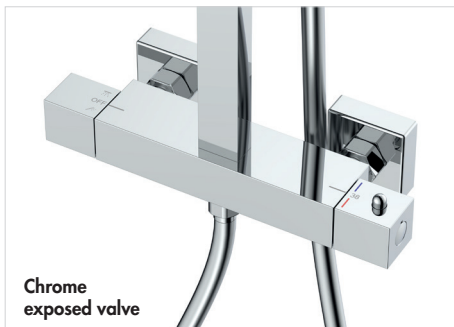

Matt Black
INST13226MB

Matt Black
exposed valve

Chrome
exposed valve