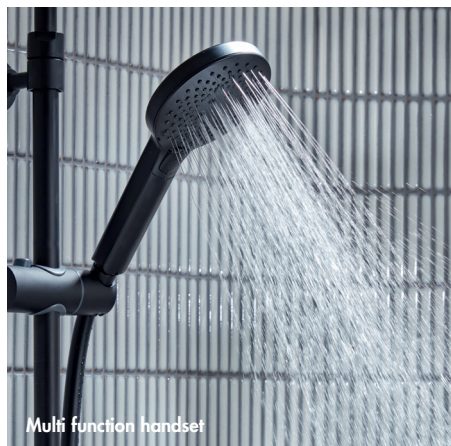

Multi function handset

Single Outlet

Flow Rate – 3.7 l/min

INSIO3003 Chrome £221.00

Twin Outlet

Flow Rate – 7.0 l/min

INSIO3004 Chrome £306.00

INSIO3038 Matt Black £350.00