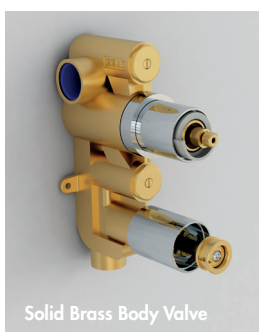

Concealed Valves