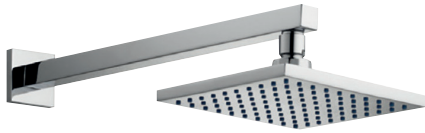

Nuance Packs

Fixed Head Kit (D)
INS37015