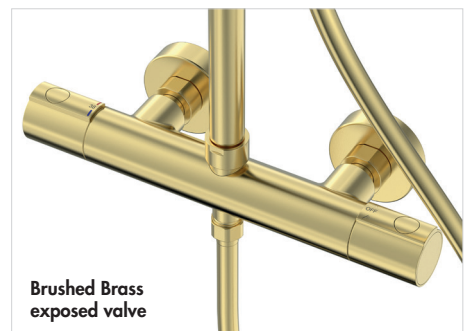

Keros

Guarantees

10 Years on Keros Showers

new