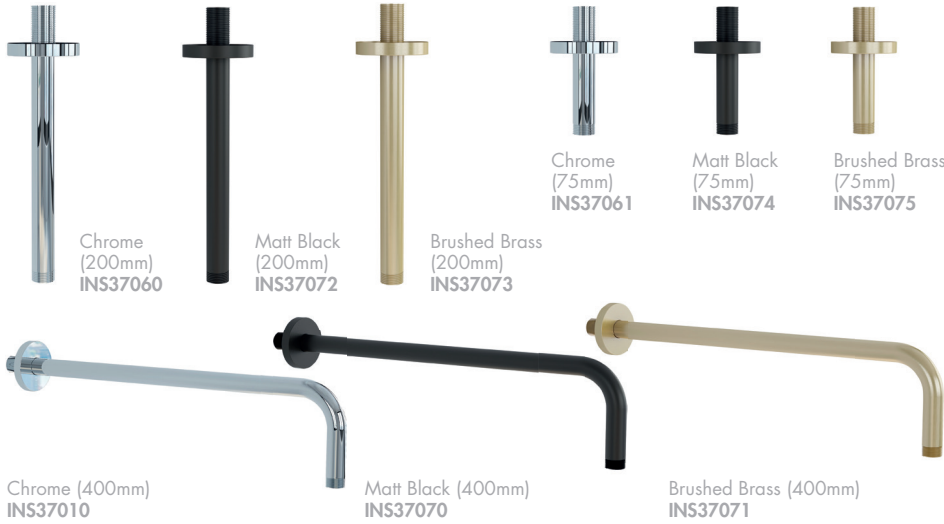

Guarantees

10 Years on Concealed Showers

5 Years on Valve Working Parts

1 Year on Shower Kit Components

Shower Kit Components

Ceiling Arms / Shower Arms

Chrome (200mm)
INS37060

Matt Black (200mm)
INS37072

Brushed Brass (200mm)
INS37073

Chrome (75mm)
INS37061

Matt Black (75mm)
INS37074

Brushed Brass (75mm)
INS37075

Chrome (400mm)
INS37010

Matt Black (400mm)
INS37070

Brushed Brass (400mm)
INS37071