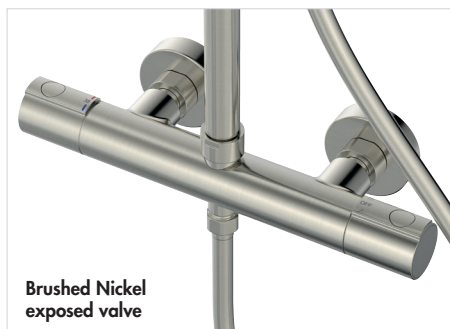

Brushed Nickel three function handset

Brushed Nickel exposed valve