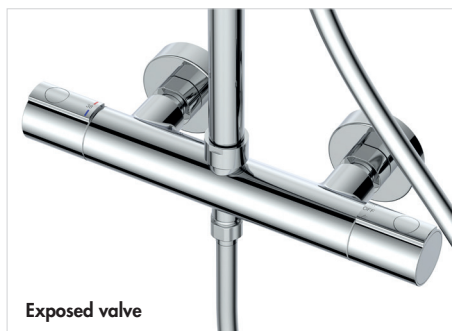

Chrome
INST13229CP

Three function handset

Exposed valve