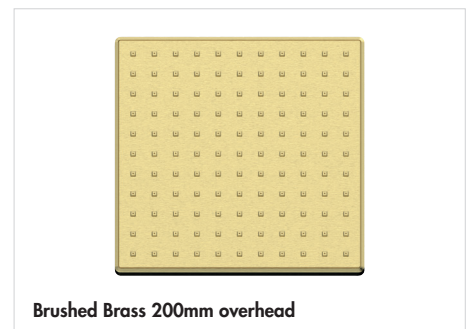

Brushed Brass 200mm overhead