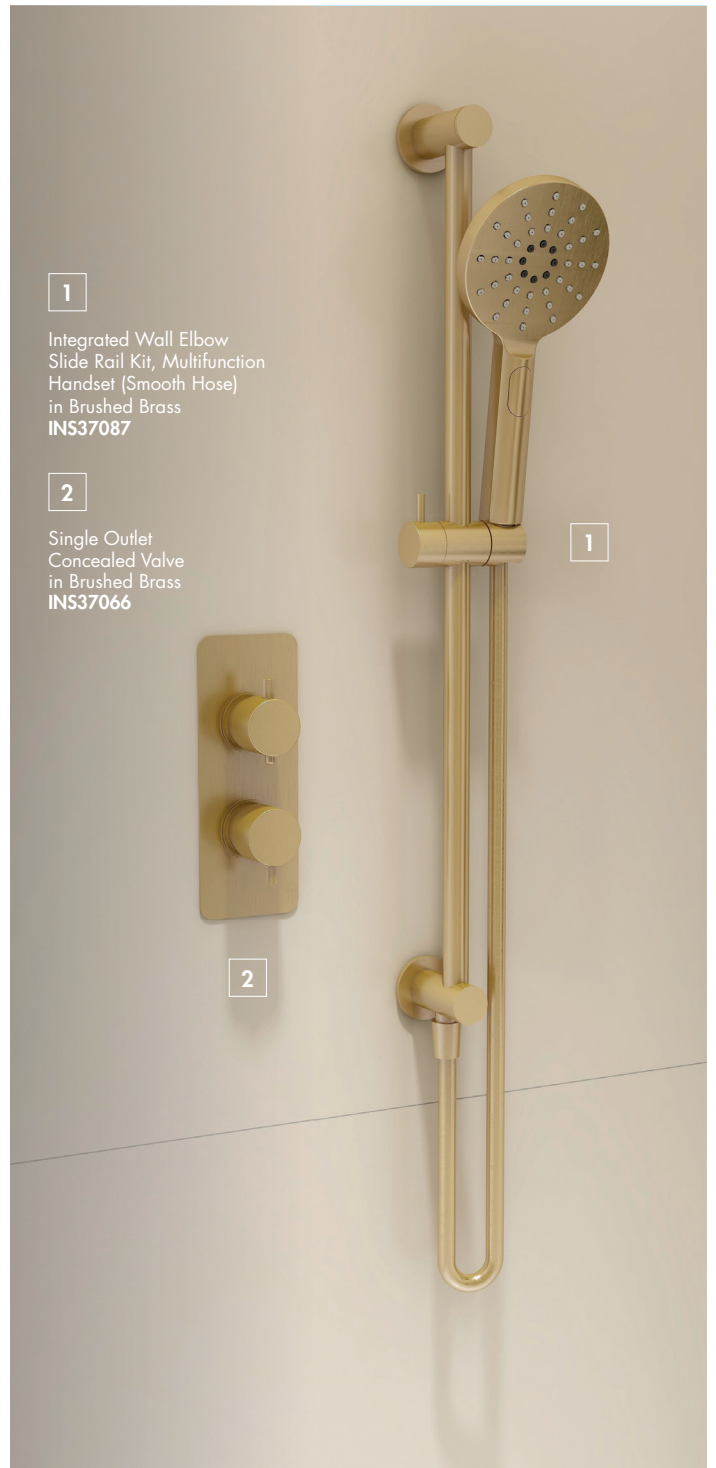

**3**  
Slide Rail Kit, Multi Function  
Handset (Smooth Hose)  
in Matt Black  
INS37083

**4**  
Wall Elbow in Matt Black  
INS37078

**5**  
Twin Outlet  
Concealed Valve  
in Matt Black  
INS37064

**1**  
Integrated Wall Elbow  
Slide Rail Kit, Multifunction  
Handset (Smooth Hose)  
in Brushed Brass  
INS37087