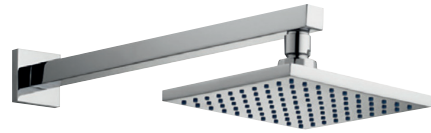

Fixed Head Kit (D)
INS37015