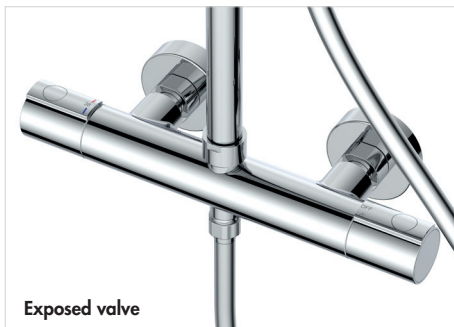

### Single Function Handset

A single spray function is available on this shower head.

INSAN3037

£380.00

The push button on the Andros handset has three functions and can easily be changed by pressing the button at the bottom of the shower head.

# Nostell

The contemporary designed Nostell shower with rainfall and waterfall handset modes will create a unique look for your bathroom. Scan to view the range

**Guarantees**

**10** Years on Nostell + Azerley Showers

**new**

Chrome  
INST13227CP

Exposed valve

Two function handset

**Nostell Thermostatic Twin Outlet Bar Shower Mixer**

Finish – Chrome  
Overhead – 293(w) x 200(h) mm (Adjustable height)  
Handset – Two function  
Hose – Smooth PVC  
Hose Length – 1500mm