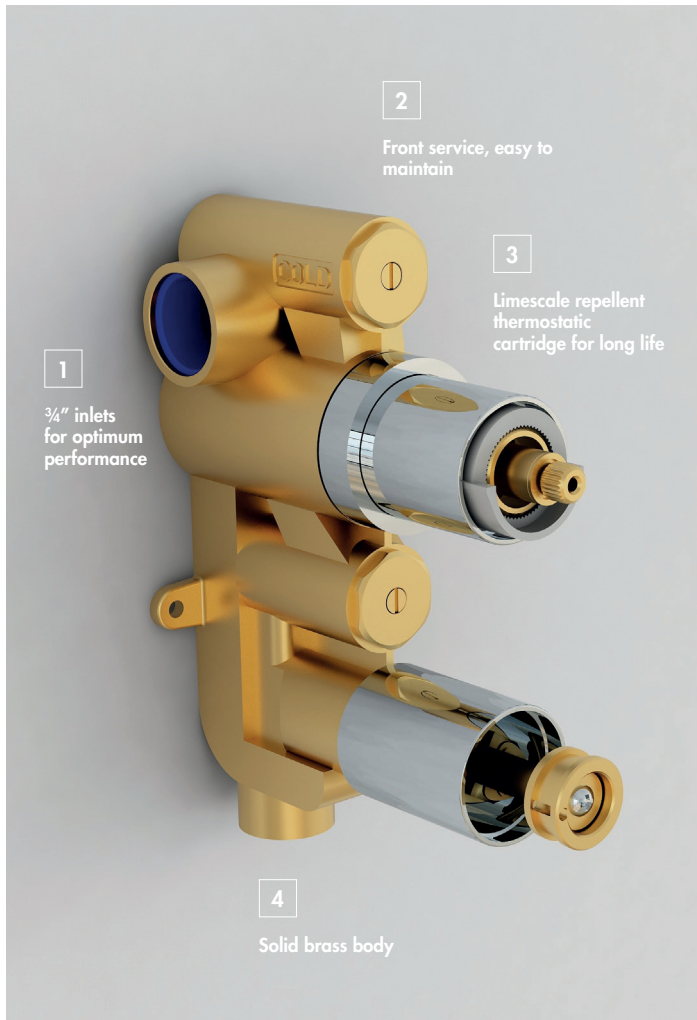

**INS37005** Chrome (Two Handle) £275.00

**INS37006** Chrome (Three Handle) £301.00

**A**

Two Handle  
INS37004

**B**

Two Handle  
INS37005

**B**

Three Handle  
INS37006