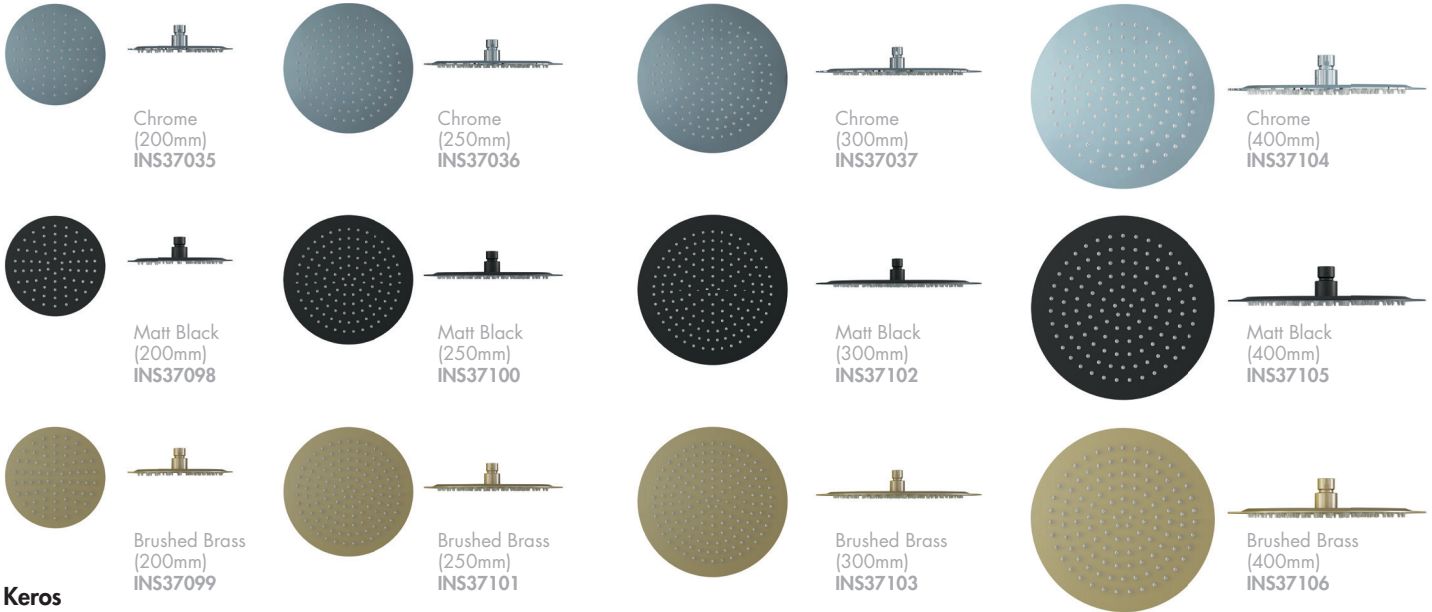

Shower Kit Components

Shower Heads