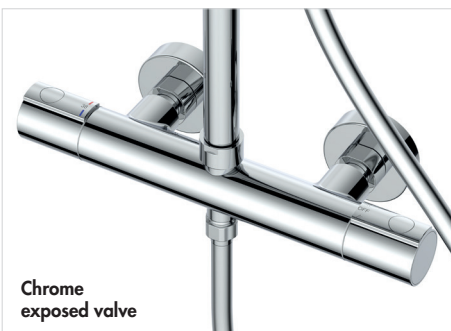

Keros

Guarantees

10 Years on Keros Showers

new