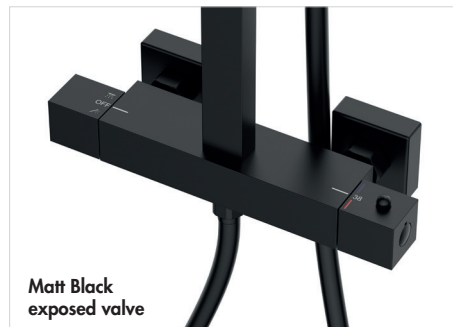

Brushed Brass
exposed valve

Matt Black
exposed valve