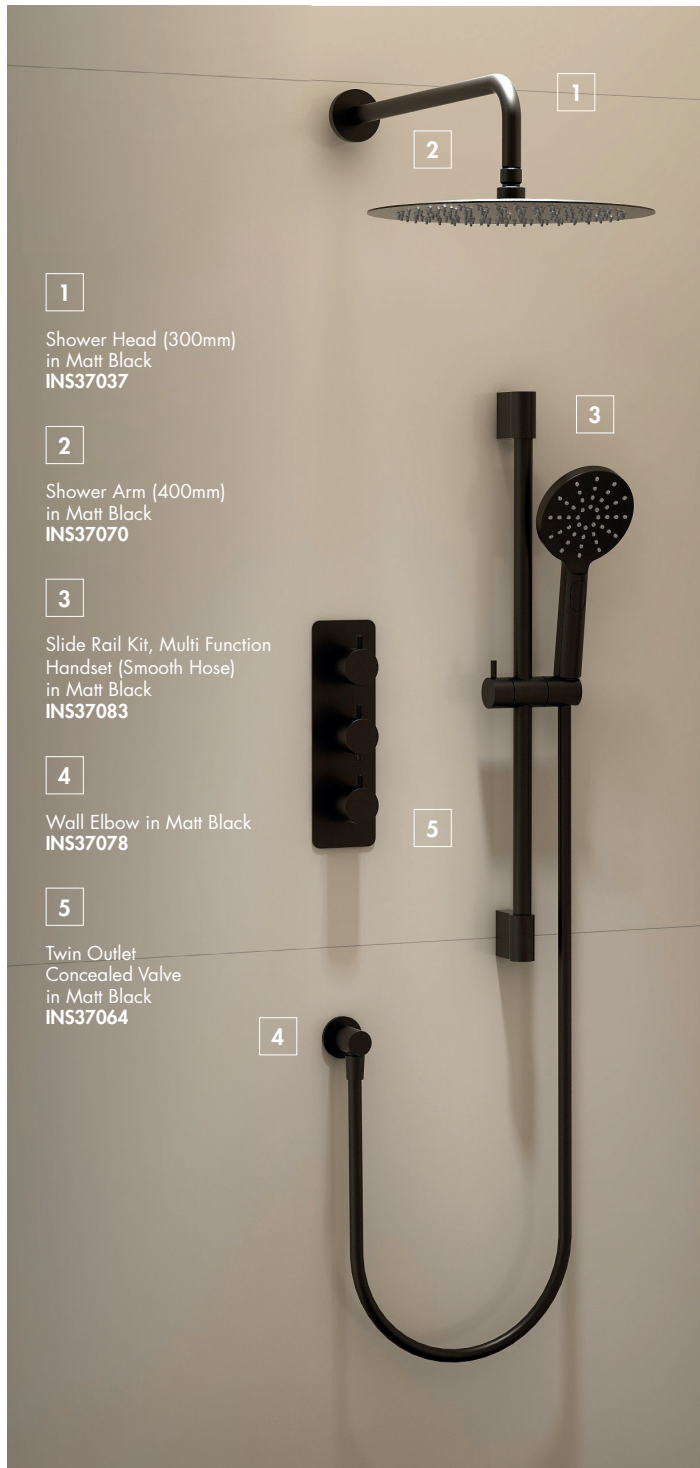

Create Your Own Shower

Guarantees

10 Years on Concealed Showers

5 Years on Valve Working Parts

1 Year on Shower Kit Components

1
Shower Head (300mm)
in Matt Black
INS37037

2
Shower Arm (400mm)
in Matt Black
INS37070

3
Slide Rail Kit, Multi Function
Handset (Smooth Hose)
in Matt Black
INS37083

4
Wall Elbow in Matt Black
INS37078

5
Twin Outlet
Concealed Valve
in Matt Black
INS37064