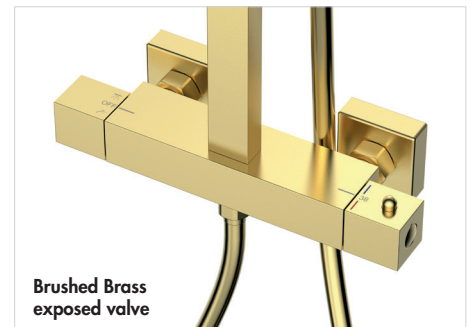

Brushed Brass
exposed valve