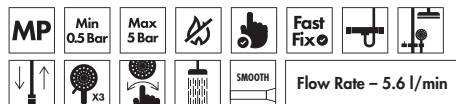

## Azerley Thermostatic Twin Outlet Bar Shower Mixer

Finish – Chrome  
Overhead – 315(w) x 195(h) mm (Adjustable height)  
Handset – Three function  
Hose – Smooth PVC  
Hose Length – 1500mm

<b>MP</b>	Min 0.5 Bar	Max 5 Bar		<b>Fast Fix</b>		
				<b>SMOOTH</b>	<b>Flow Rate – 5.8 l/min</b>	

## Keros Thermostatic Twin Outlet Bar Shower Mixer

Finish – Chrome, Matt Black, Brushed Brass, Brushed Nickel  
Overhead – 230mm (Adjustable height)  
Handset – Three function  
Hose – Smooth PVC  
Hose Length – 1500mm