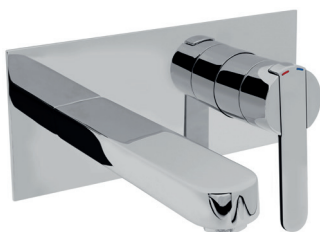

4E5006 £169.00

Tall Mono Basin Mixer (Click Waste)

Finish – Chrome or Black
Dimensions – 305(h) x 50(w) x 165(d) mm

Flow Rate – 3.4 l/min

4E1059 £170.00

Wall Mounted Basin Mixer (Click Waste)

Finish – Chrome
Dimensions – 100(h) x 230(w) x 172(d) mm