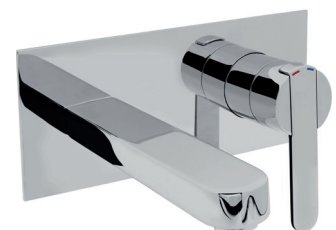

£194.00

Bath Shower Mixer + Kit (Two Taphole)

Finish – Chrome
Dimensions – 134(h) x 230(w) x 165(d) mm

Flow Rate – 17.0 l/min

4E5005

£296.00

Wall Mounted Bath Filler

Finish – Chrome
Dimensions – 100(h) x 230(w) x 188(d) mm