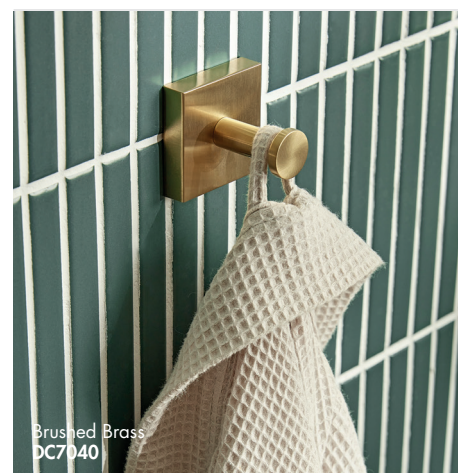

Towel Ring

Finish – Chrome, Matt Black, Brushed Brass
Material – Brass
Dimensions – 180(h) x 170(w) x 40(d) mm

DC7010	Chrome	£43.00
DC7035	Matt Black	£49.00
DC7039	Brushed Brass	£65.00

new

Matt Black
DC7036

Robe Hook

Finish – Chrome, Matt Black, Brushed Brass
Material – Brass
Dimensions – 44(h) x 44(w) x 50(d) mm

DC7011	Chrome	£27.00
DC7036	Matt Black	£33.00
DC7040	Brushed Brass	£43.00

new

Chrome
DC7009

Toilet Roll Holder

Finish – Chrome, Matt Black, Brushed Brass
Material – Brass
Dimensions – 110(h) x 140(w) x 40(d) mm

DC7009	Chrome	£37.00
DC7034	Matt Black	£43.00
DC7038	Brushed Brass	£59.00

Brushed Brass
DC7038

Brushed Brass
DC7040

Case

Guarantees

ROPER RHODES®
BATH**10** Years
on Case Accessories

new

**Bottle Basket**

Finish – Chrome
Material – Stainless Steel with removable plastic insert
for easy clean
Dimensions – 56(h) x 290(w) x 123(d) mm