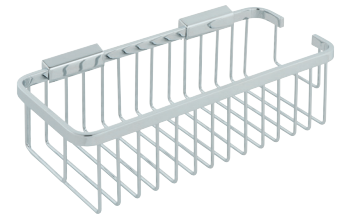

15 Years
on Accessories

Baskets

Removable Corner Basket

Finish – Chrome
Material – Brass
Dimensions – 60(h) x 250(w) x 185(d) mm

BAS-2000-C/P £140.00

Medium Triangular Corner Basket

Finish – Chrome
Material – Brass
Dimensions – 65(h) x 220(w) x 147(d) mm

BAS-2015M-C/P £65.00

Large Triangular Corner Basket

Finish – Chrome
Material – Brass
Dimensions – 105(h) x 270(w) x 194(d) mm

BAS-2012-C/P £117.00

Corner Basket with Hook

Finish – Chrome
Material – Brass
Dimensions – 90(h) x 206(w) x 206(d) mm

BAS-2014-C/P £170.00

Medium Rectangular Basket

Finish – Chrome
Material – Brass
Dimensions – 65(h) x 210(w) x 128(d) mm

BAS-2016M-C/P £88.00

Large Rectangular Basket

Finish – Chrome
Material – Brass
Dimensions – 85(h) x 300(w) x 138(d) mm