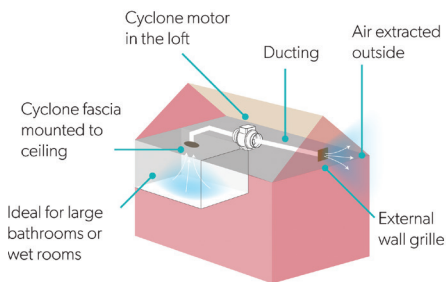

Ventilation

Inline Fans*

Cyclone High Powered Inline Fans

Extraction Rate – 210m³/hr
Overall Dimensions – 145(ø) x 15(d) mm

*Includes extraction kit

An inline fan is where the fan motor is remotely sited within the loft space and is connected to the fascia and external wall grille by the supplied flexible ducting.