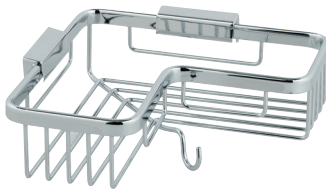

15 Years
on Accessories

Baskets

Removable Corner Basket

Finish – Chrome
Material – Brass
Dimensions – 60(h) x 250(w) x 185(d) mm

BAS-2000-C/P £140.00

Medium Triangular Corner Basket

Finish – Chrome
Material – Brass
Dimensions – 65(h) x 220(w) x 147(d) mm

BAS-2015M-C/P £65.00

Large Triangular Corner Basket

Finish – Chrome
Material – Brass
Dimensions – 105(h) x 270(w) x 194(d) mm

BAS-2012-C/P £117.00

Corner Basket with Hook

Finish – Chrome
Material – Brass
Dimensions – 90(h) x 206(w) x 206(d) mm