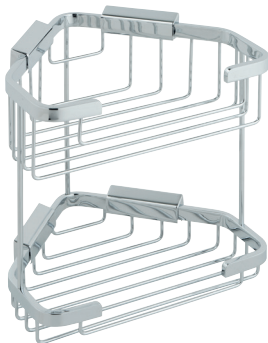

15 Years
on Accessories

Baskets

Removable Corner Basket

Finish – Chrome
Material – Brass
Dimensions – 60(h) x 250(w) x 185(d) mm

BAS-2000-C/P £140.00

Medium Triangular Corner Basket

Finish – Chrome
Material – Brass
Dimensions – 65(h) x 220(w) x 147(d) mm

BAS-2015M-C/P £65.00

Large Triangular Corner Basket

Finish – Chrome
Material – Brass
Dimensions – 105(h) x 270(w) x 194(d) mm

BAS-2012-C/P £117.00

Corner Basket with Hook

Finish – Chrome
Material – Brass
Dimensions – 90(h) x 206(w) x 206(d) mm

BAS-2014-C/P £170.00

Medium Rectangular Basket

Finish – Chrome
Material – Brass
Dimensions – 65(h) x 210(w) x 128(d) mm

BAS-2016M-C/P £88.00

Large Rectangular Basket

Finish – Chrome
Material – Brass
Dimensions – 85(h) x 300(w) x 138(d) mm

BAS-2016L-C/P £106.00

Large Double Triangular Corner Basket

Finish – Chrome
Material – Brass
Dimensions – 206(h) x 200(w) x 160(d) mm

BAS-2013-C/P £140.00

Large Double Triangular Corner Basket with Integral Hook