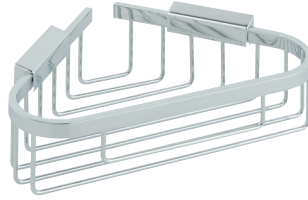

Finish – Chrome
Material – Stainless Steel with removable plastic insert
for easy clean
Dimensions – 56(h) x 206(w) x 206(d) mm

DB40.02 £73.00

new

**Double Corner Basket**

Finish – Chrome
Material – Stainless Steel with removable plastic insert
for easy clean
Dimensions – 290(h) x 205(w) x 205(d) mm

15 Years
on Accessories

Baskets

Removable Corner Basket

Finish – Chrome
Material – Brass
Dimensions – 60(h) x 250(w) x 185(d) mm

BAS-2000-C/P £140.00

Medium Triangular Corner Basket

Finish – Chrome
Material – Brass
Dimensions – 65(h) x 220(w) x 147(d) mm

BAS-2015M-C/P £65.00

Large Triangular Corner Basket

Finish – Chrome
Material – Brass
Dimensions – 105(h) x 270(w) x 194(d) mm

BAS-2012-C/P £117.00

Corner Basket with Hook

Finish – Chrome
Material – Brass
Dimensions – 90(h) x 206(w) x 206(d) mm