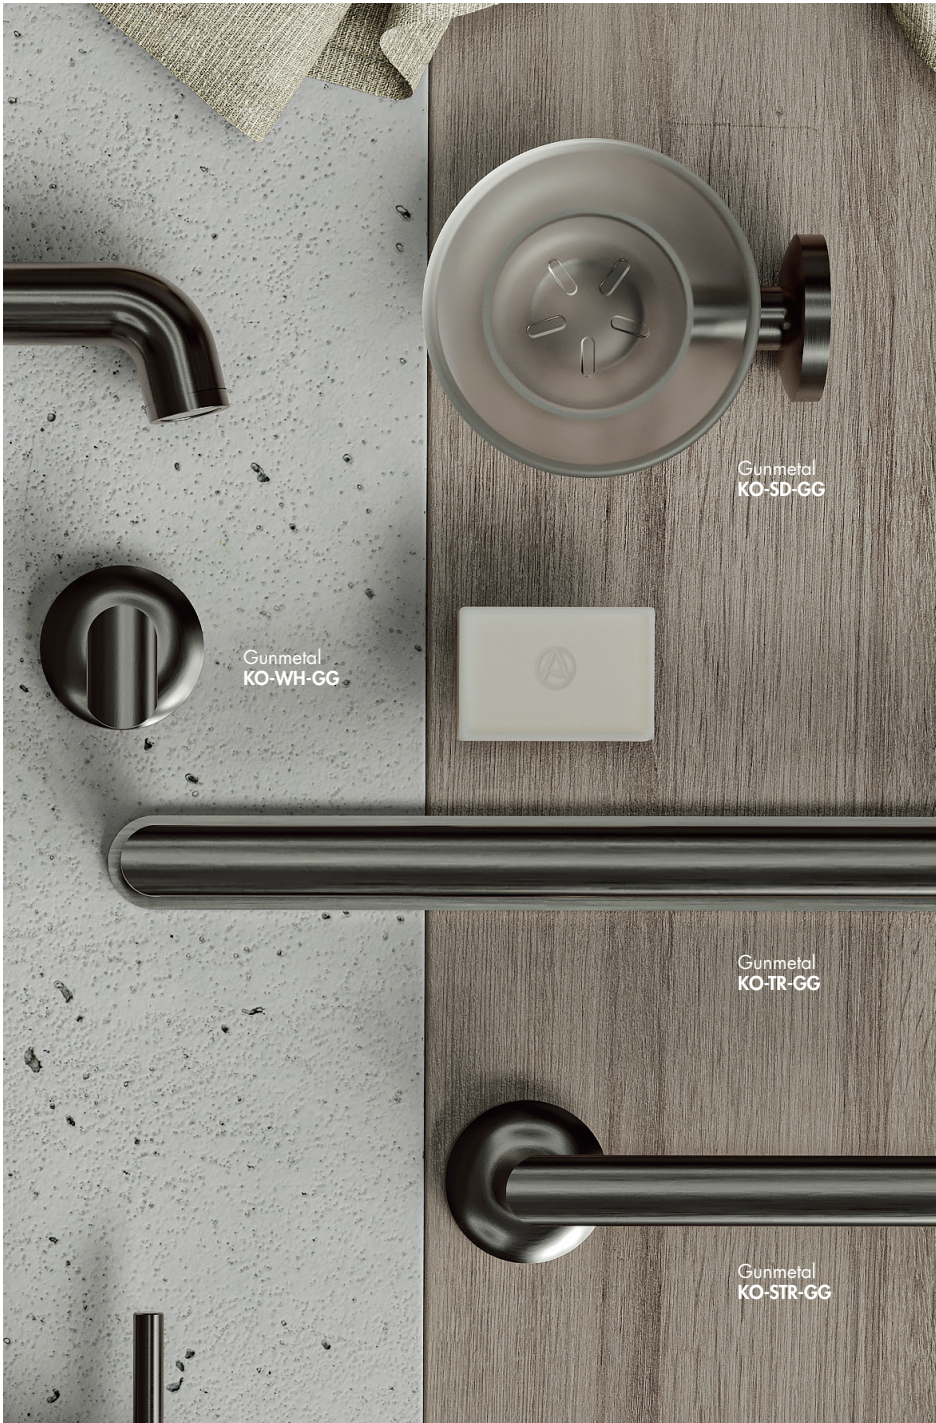

Kyloe

new

Chrome
KO-STH-CH

Tumbler + Holder

Finish – Chrome, Matt Black, Brushed Brass, Brushed Nickel, Gunmetal
Material – Brass
Dimensions – 95(h) x 120(w) x 95(d) mm

KO-STH-CH	Chrome	£75.00
FU-STH-BL	Matt Black	£98.00
KO-STH-BB	Brushed Brass	£117.00
KO-STH-BN	Brushed Nickel	£98.00
KO-STH-GG	Gunmetal	£98.00

new

Brushed Brass
KO-SD-BB

Soap Dish

Finish – Chrome, Matt Black, Brushed Brass, Brushed Nickel, Gunmetal
Material – Brass
Dimensions – 52(h) x 104(w) x 126(d) mm

KO-SD-CH	Chrome	£75.00
FU-SD-BL	Matt Black	£98.00
KO-SD-BB	Brushed Brass	£117.00
KO-SD-BN	Brushed Nickel	£98.00
KO-SD-GG	Gunmetal	£98.00

new

Brushed Nickel
KO-WH-BN

Wall Hook

Finish – Chrome, Matt Black, Brushed Brass, Brushed Nickel, Gunmetal
Material – Brass
Dimensions – 53(h) x 52(w) x 44(d) mm

KO-WH-CH	Chrome	£35.00
FU-WH-BL	Matt Black	£55.00
KO-WH-BB	Brushed Brass	£69.00
KO-WH-BN	Brushed Nickel	£55.00
KO-WH-GG	Gunmetal	£55.00

new

Brushed Brass
KO-TRH-BB

Toilet Roll Holder

Finish – Chrome, Matt Black, Brushed Brass, Brushed Nickel, Gunmetal
Material – Brass
Dimensions – 50(h) x 178(w) x 70(d) mm

KO-TRH-CH	Chrome	£53.00
FU-TRH-BL	Matt Black	£80.00
KO-TRH-BB	Brushed Brass	£96.00
KO-TRH-BN	Brushed Nickel	£80.00
KO-TRH-GG	Gunmetal	£80.00

new

Brushed Nickel
KO-TR-BN

Towel Bar

Finish – Chrome, Matt Black, Brushed Brass, Brushed Nickel, Gunmetal
Material – Brass
Dimensions – 30(h) x 310(w) x 55(d) mm

KO-TR-CH	Chrome	£93.00
FU-TR-BL	Matt Black	£124.00
KO-TR-BB	Brushed Brass	£159.00
KO-TR-BN	Brushed Nickel	£124.00
KO-TR-GG	Gunmetal	£124.00

new

Matt Black
KO-STR-BL

Towel Rail

Finish – Chrome, Matt Black, Brushed Brass, Brushed Nickel, Gunmetal
Material – Brass
Dimensions – 52(h) x 650(w) x 64(d) mm

KO-STR-CH	Chrome	£110.00
FU-STR-BL	Matt Black	£142.00
KO-STR-BB	Brushed Brass	£185.00
KO-STR-BN	Brushed Nickel	£142.00
KO-STR-GG	Gunmetal	£142.00