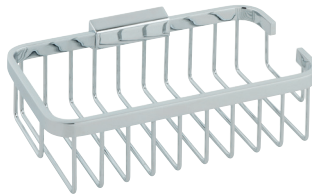

15 Years
on Accessories

Baskets

Removable Corner Basket

Finish – Chrome
Material – Brass
Dimensions – 60(h) x 250(w) x 185(d) mm

BAS-2000-C/P £140.00

Medium Triangular Corner Basket

Finish – Chrome
Material – Brass
Dimensions – 65(h) x 220(w) x 147(d) mm

BAS-2015M-C/P £65.00

Large Triangular Corner Basket

Finish – Chrome
Material – Brass
Dimensions – 105(h) x 270(w) x 194(d) mm

BAS-2012-C/P £117.00

Corner Basket with Hook

Finish – Chrome
Material – Brass
Dimensions – 90(h) x 206(w) x 206(d) mm

BAS-2014-C/P £170.00

Medium Rectangular Basket

Finish – Chrome
Material – Brass
Dimensions – 65(h) x 210(w) x 128(d) mm

BAS-2016M-C/P £88.00

Large Rectangular Basket

Finish – Chrome
Material – Brass
Dimensions – 85(h) x 300(w) x 138(d) mm