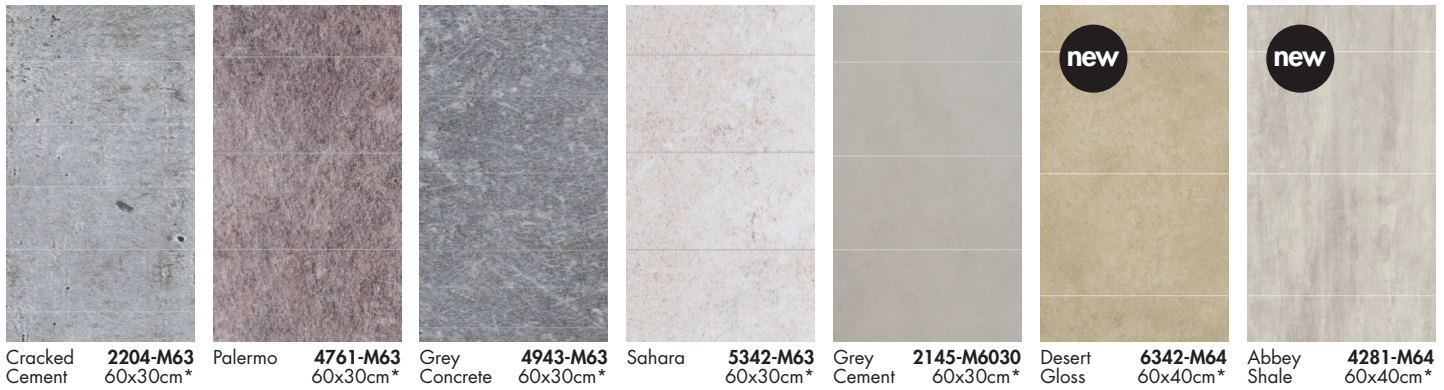

Industrial

Classic Scandinavian themes with tough industrial finishes.