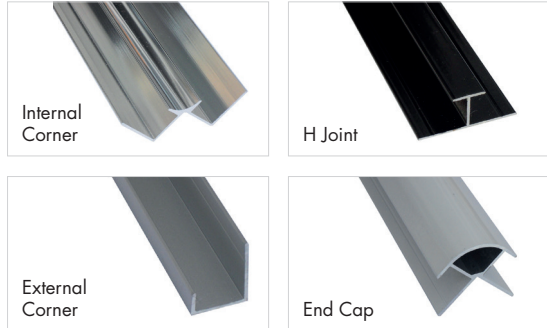

Wall Panelling

Mermaid Profiles + Accessories

Timeless Plywood Extrusions

Mermaid trade profiles come in 2450mm lengths.

	SAA	White/Black	Polished Silver
Internal Corner	£27.00	£29.00	£49.00
External Corner	£29.00	£34.00	£62.00
End Cap	£21.00	£24.00	£66.00
H Joint	£22.00	£27.00	£47.00

Adhesive + Sealant

DOWADH	Laminate Dow Panel Adhesive	£23.00
A-MM-SEALANT	Panel Sealant – Clear	£23.00
WWASILICONEWHITE	Panel Sealant – White	£23.00

Profiles + Trims

WWBS-FLOOR	Two Part Flooring Profile – White	£40.00
WWBS-SHOWER	Two Part Wall Profile – White	£40.00
VFTRIM	Vinyl Floor Trim – White	£40.00