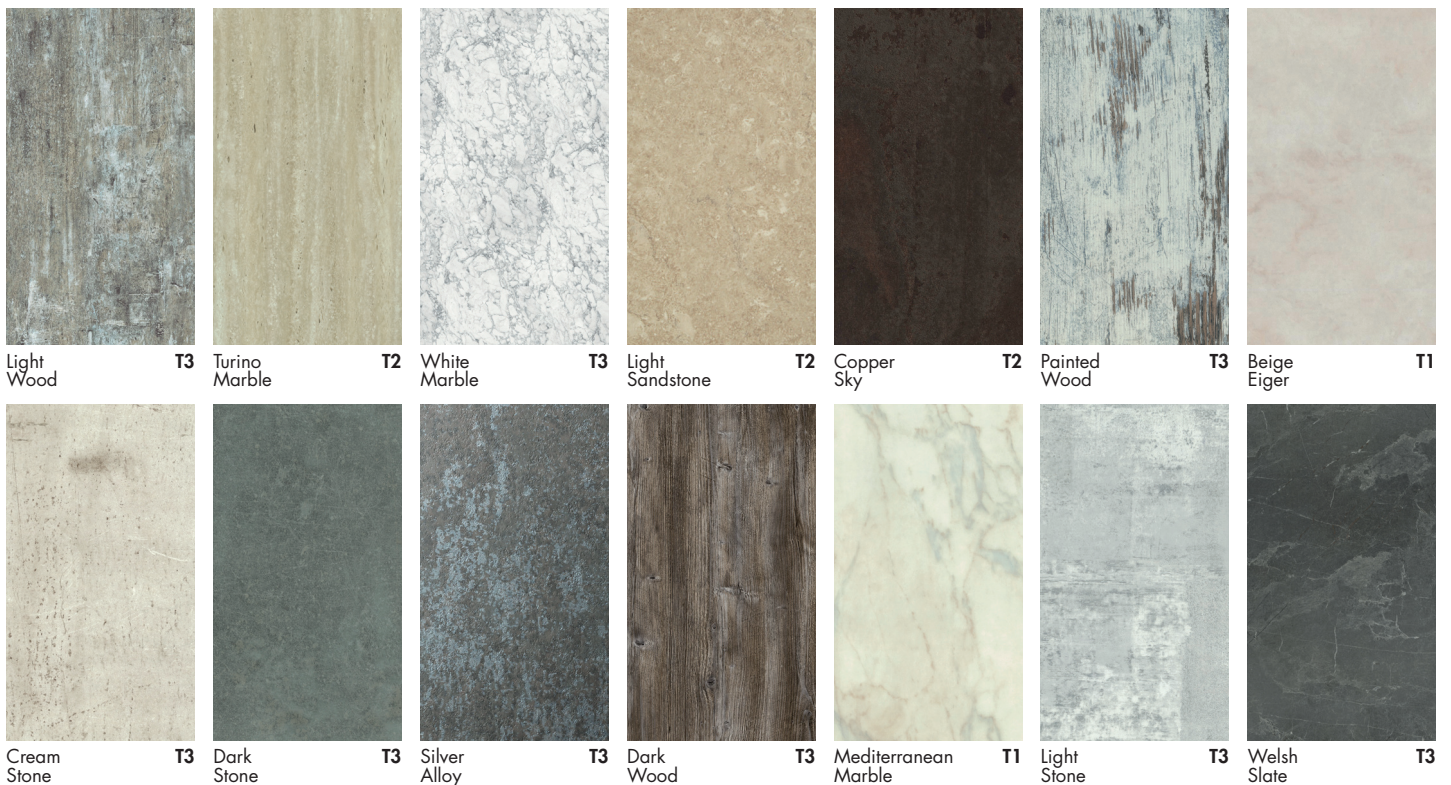

Welsh Slate + Cream Stone, Timeless Plywood