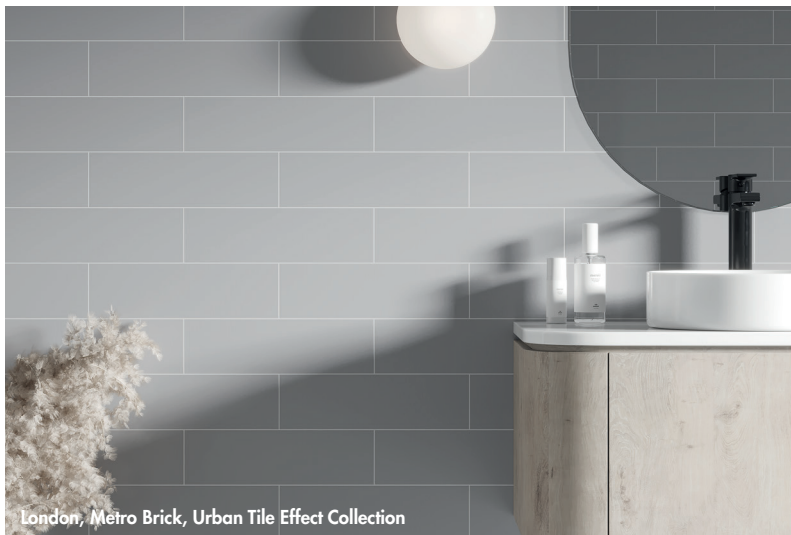

London, Metro Brick, Urban Tile Effect Collection

London (High Gloss) 4115-M74 30x10cm*	White Silk 2094-M74 30x10cm*	Smokey Blue 5230-M74 30x10cm*
Dusky Pink 5218-M74 30x10cm*	Olive Green 5206-M74 30x10cm*	Aberdeen 0089-M74 30x10cm*