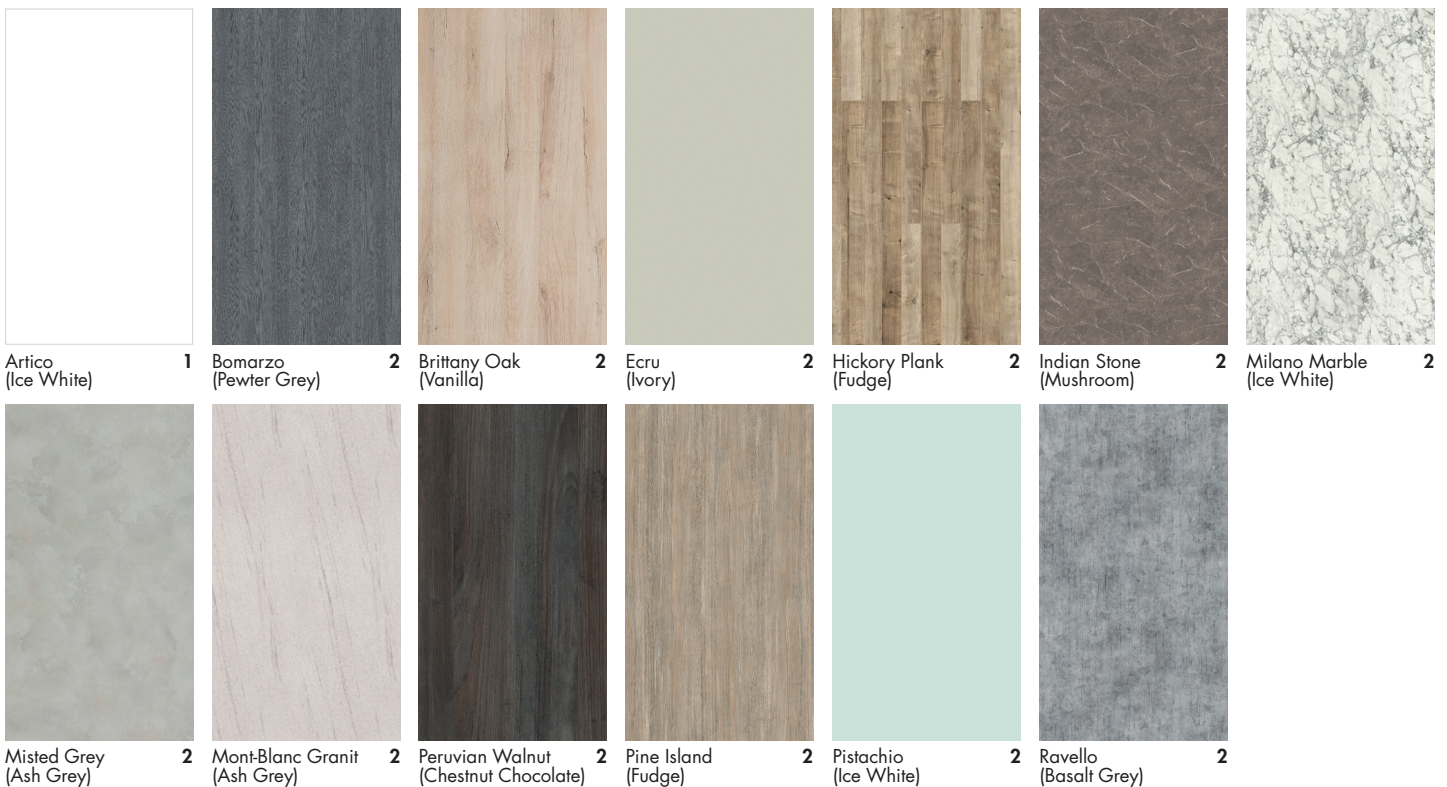

Artico, Elite

Artico (Ice White) 1

Bomarzo (Pewter Grey) 2

Brittany Oak (Vanilla) 2

Ecru (Ivory) 2

Hickory Plank (Fudge) 2

Indian Stone (Mushroom) 2

Milano Marble (Ice White) 2

Misted Grey (Ash Grey) 2

Mont-Blanc Granit (Ash Grey) 2

Peruvian Walnut (Chestnut Chocolate) 2

Pine Island (Fudge) 2

Pistachio (Ice White) 2

Ravello (Basalt Grey) 2