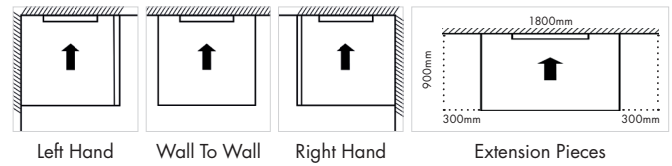

Choose your installation position