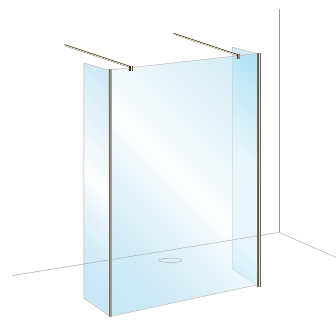

Configuration 11

Linear Panel
Pivoting Deflector Panel x 2
Low Level Brace Kit x 2

This is just a selection of configurations which can be created using either 8mm or 10mm Select glass panels