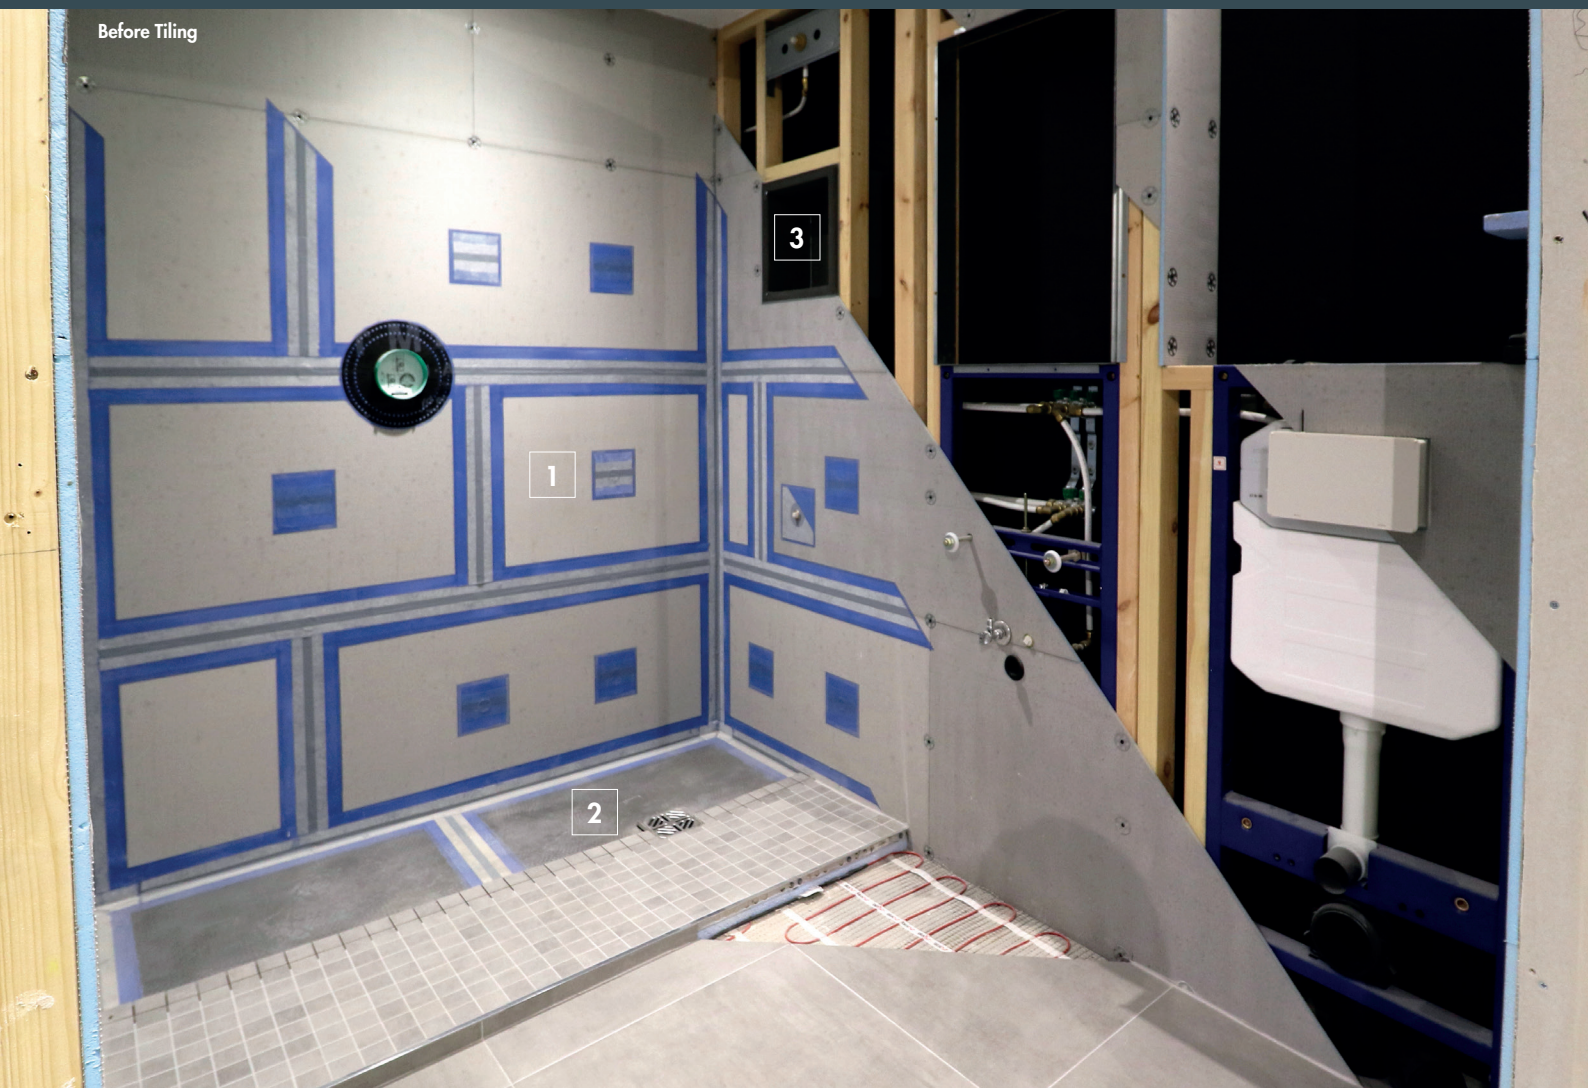

3 Design waterproof recessed shower storage

Designed for pre-wall installation to make excellent use of space otherwise lost. Manufactured from the same high grade material used to produce our waterproofing building product range, our selection of recessed storage is fully waterproof and ready for installation.