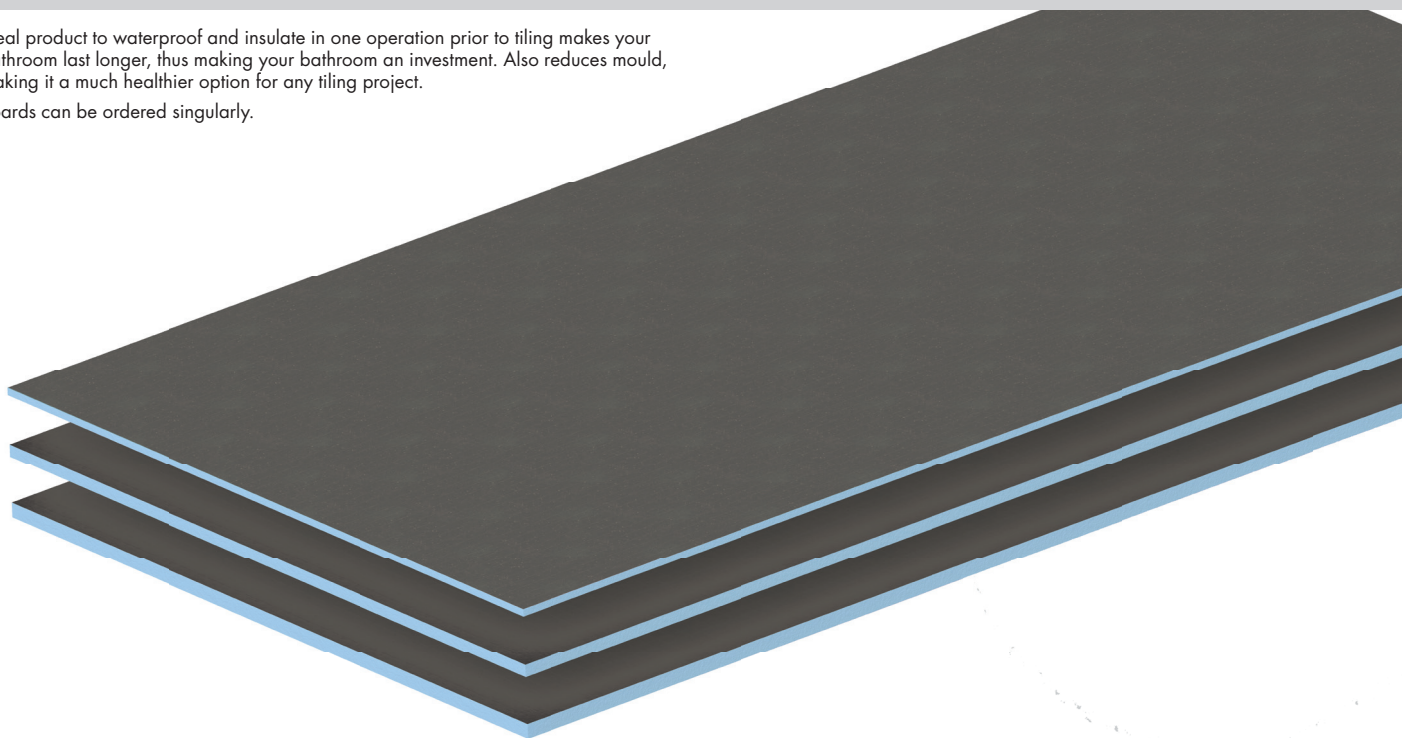

Wetroom Systems

Tile Backer Boards

Ideal product to waterproof and insulate in one operation prior to tiling makes your bathroom last longer, thus making your bathroom an investment. Also reduces mould, making it a much healthier option for any tiling project.

Boards can be ordered singularly.