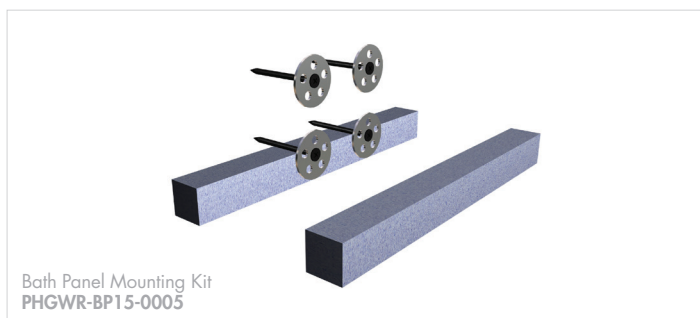

Bath Panel Mounting Kit
PHGWR-BP15-0005