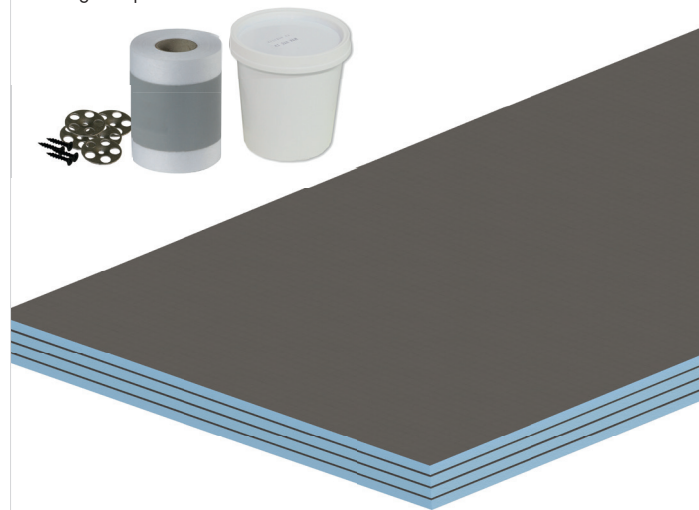

Waterproof Wall + Floor Kits

	Board Thickness	Size	Weight Each	Pallet Qty	
Wall Kits					
Kit Includes – 12mm Boards (1200 x 600mm), Board Fixings, Pro-Seal, 20m Waterproof Tape					
PHGWR-WK-0288	12mm	2.88m²	12kg	–	£135.00
PHGWR-WK-0432	12mm	4.32m²	17kg	–	£169.00
Floor Kits					
Kit Includes – 10mm Boards (1200 x 600mm), Board Fixings, Pro-Seal, 20m Waterproof Tape					
PHGWR-FK-0288	10mm	2.88m²	14kg	–	£128.00
PHGWR-FK-0432	10mm	4.32m²	19kg	–	£160.00

Wall and Floor Kits are supplied with fully Waterproof Tape + Pro-Seal Sealing Compound