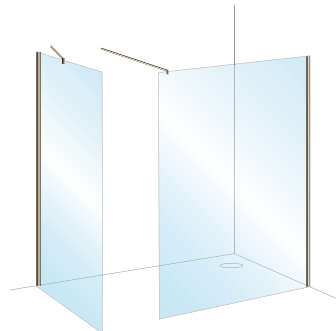

Configuration 2

Corner Panels x 2
Low Level Brace Kits x 2